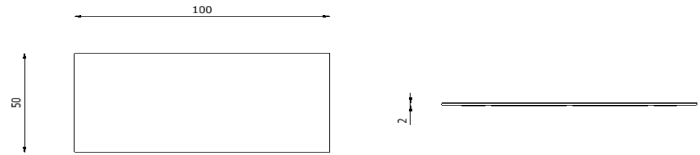

Descrizione / Description

Misure / Quotes

Caratteristiche / Characteristics

Prolunga aggiuntiva in alluminio verniciato/puntinato
Additional extension in painted/speckled aluminium

Design / Design	Alberto Lievore | 2019	
Dimensioni / Dimensions	50 x 101	
Esterno / Outdoor	Sì / Yes	
Struttura / Structure	Alluminio pressofuso, estruso e laminato / Die-cast, extruded and laminated aluminium	
Elementi plastici / Plastic elements	Polipropilene ed elastomero termoplastico / Polypropylene and thermoplastic elastomer	
Finitura / Paint finishes	Verniciatura polveri poliesteri o poliuretaniche / Paint finish with polyester or polyurethane powders	
Impilabilità / Stackability	No	
Viterie assemblaggio / Assembly screws	Acciaio inox / Stainless steel	
Peso netto singolo pezzo / Net weight	6 kg	
Pezzi per scatola / Units per package	1 assemblato / 1 assembled	
Dimensione e volume imballo / Packaging dimension and volume	116 x 63 x 11 cm	0.080 m³
Peso lordo imballo / Gross weight package	8 kg	
Garanzia / Quality guarantee	2 anni / 2 years