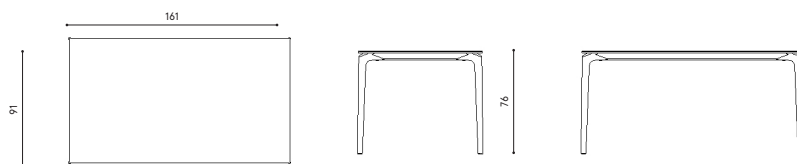

Descrizione / Description

Misure / Quotes

Caratteristiche / Characteristics

Tavolo rettangolare in alluminio verniciato con piano in Iroko / Rectangular table in painted aluminium with top in Iroko

Design / Design

Alberto Lievore | 2021

Dimensioni / Dimensions

161 x 91 x 76 h

Esterno / Outdoor

Si / Yes

Struttura / Structure

Alluminio pressofuso, estruso e laminato con piano in Iroko / Die-cast, extruded and laminated aluminium with top in Iroko

Elementi plastici / Plastic elements

Polipropilene ed elastomero termoplastico / Polypropylene and thermoplastic elastomer

Finitura / Paint finishes

Verniciatura polveri poliestere o poliuretaniche / Paint finish with polyester or polyurethane powders

Impilabilità / Stackability

No

Viterie assemblaggio / Assembly screws

Acciaio inox / Stainless steel

Peso netto singolo pezzo / Net weight

30 kg

Pezzi per scatola / Units per package

1 disassemblato / 1 disassembled

Dimensione e volume imballo / Packaging dimension and volume

187 x 110 x 25 cm 0.514 m³

Peso lordo imballo / Gross weight package

40 kg

Garanzia / Quality guarantee

2 anni / 2 years