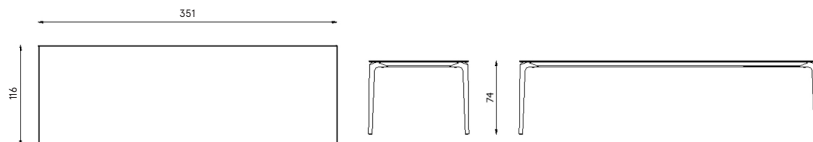

Misure / Quotes

Caratteristiche / Characteristics

Tavolo rettangolare in alluminio verniciato / Rectangular table in painted aluminium

Design / Design

Alberto Lievore | 2021

Dimensioni / Dimensions

351 x 116 x 74 h