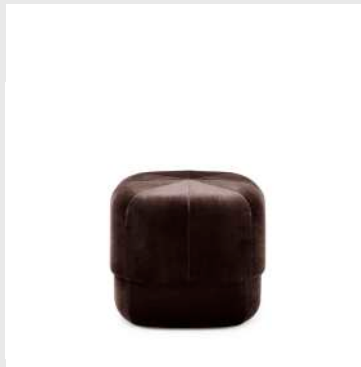

Model: Scene Pouf Small
Design: Simon Legald, 2023
Dimensions: H: 42 x W: 65 x D: 65 cm
Material: PU foam and wadding
Upholstery: Comes with upholstery in a wide range of textiles and leathers

Model: Scene Pouf Large
Design: Simon Legald, 2023
Dimensions: H: 42 x W: 110 x D: 65 cm
Material: PU foam and wadding
Upholstery: Comes with upholstery in a wide range of textiles and leathers