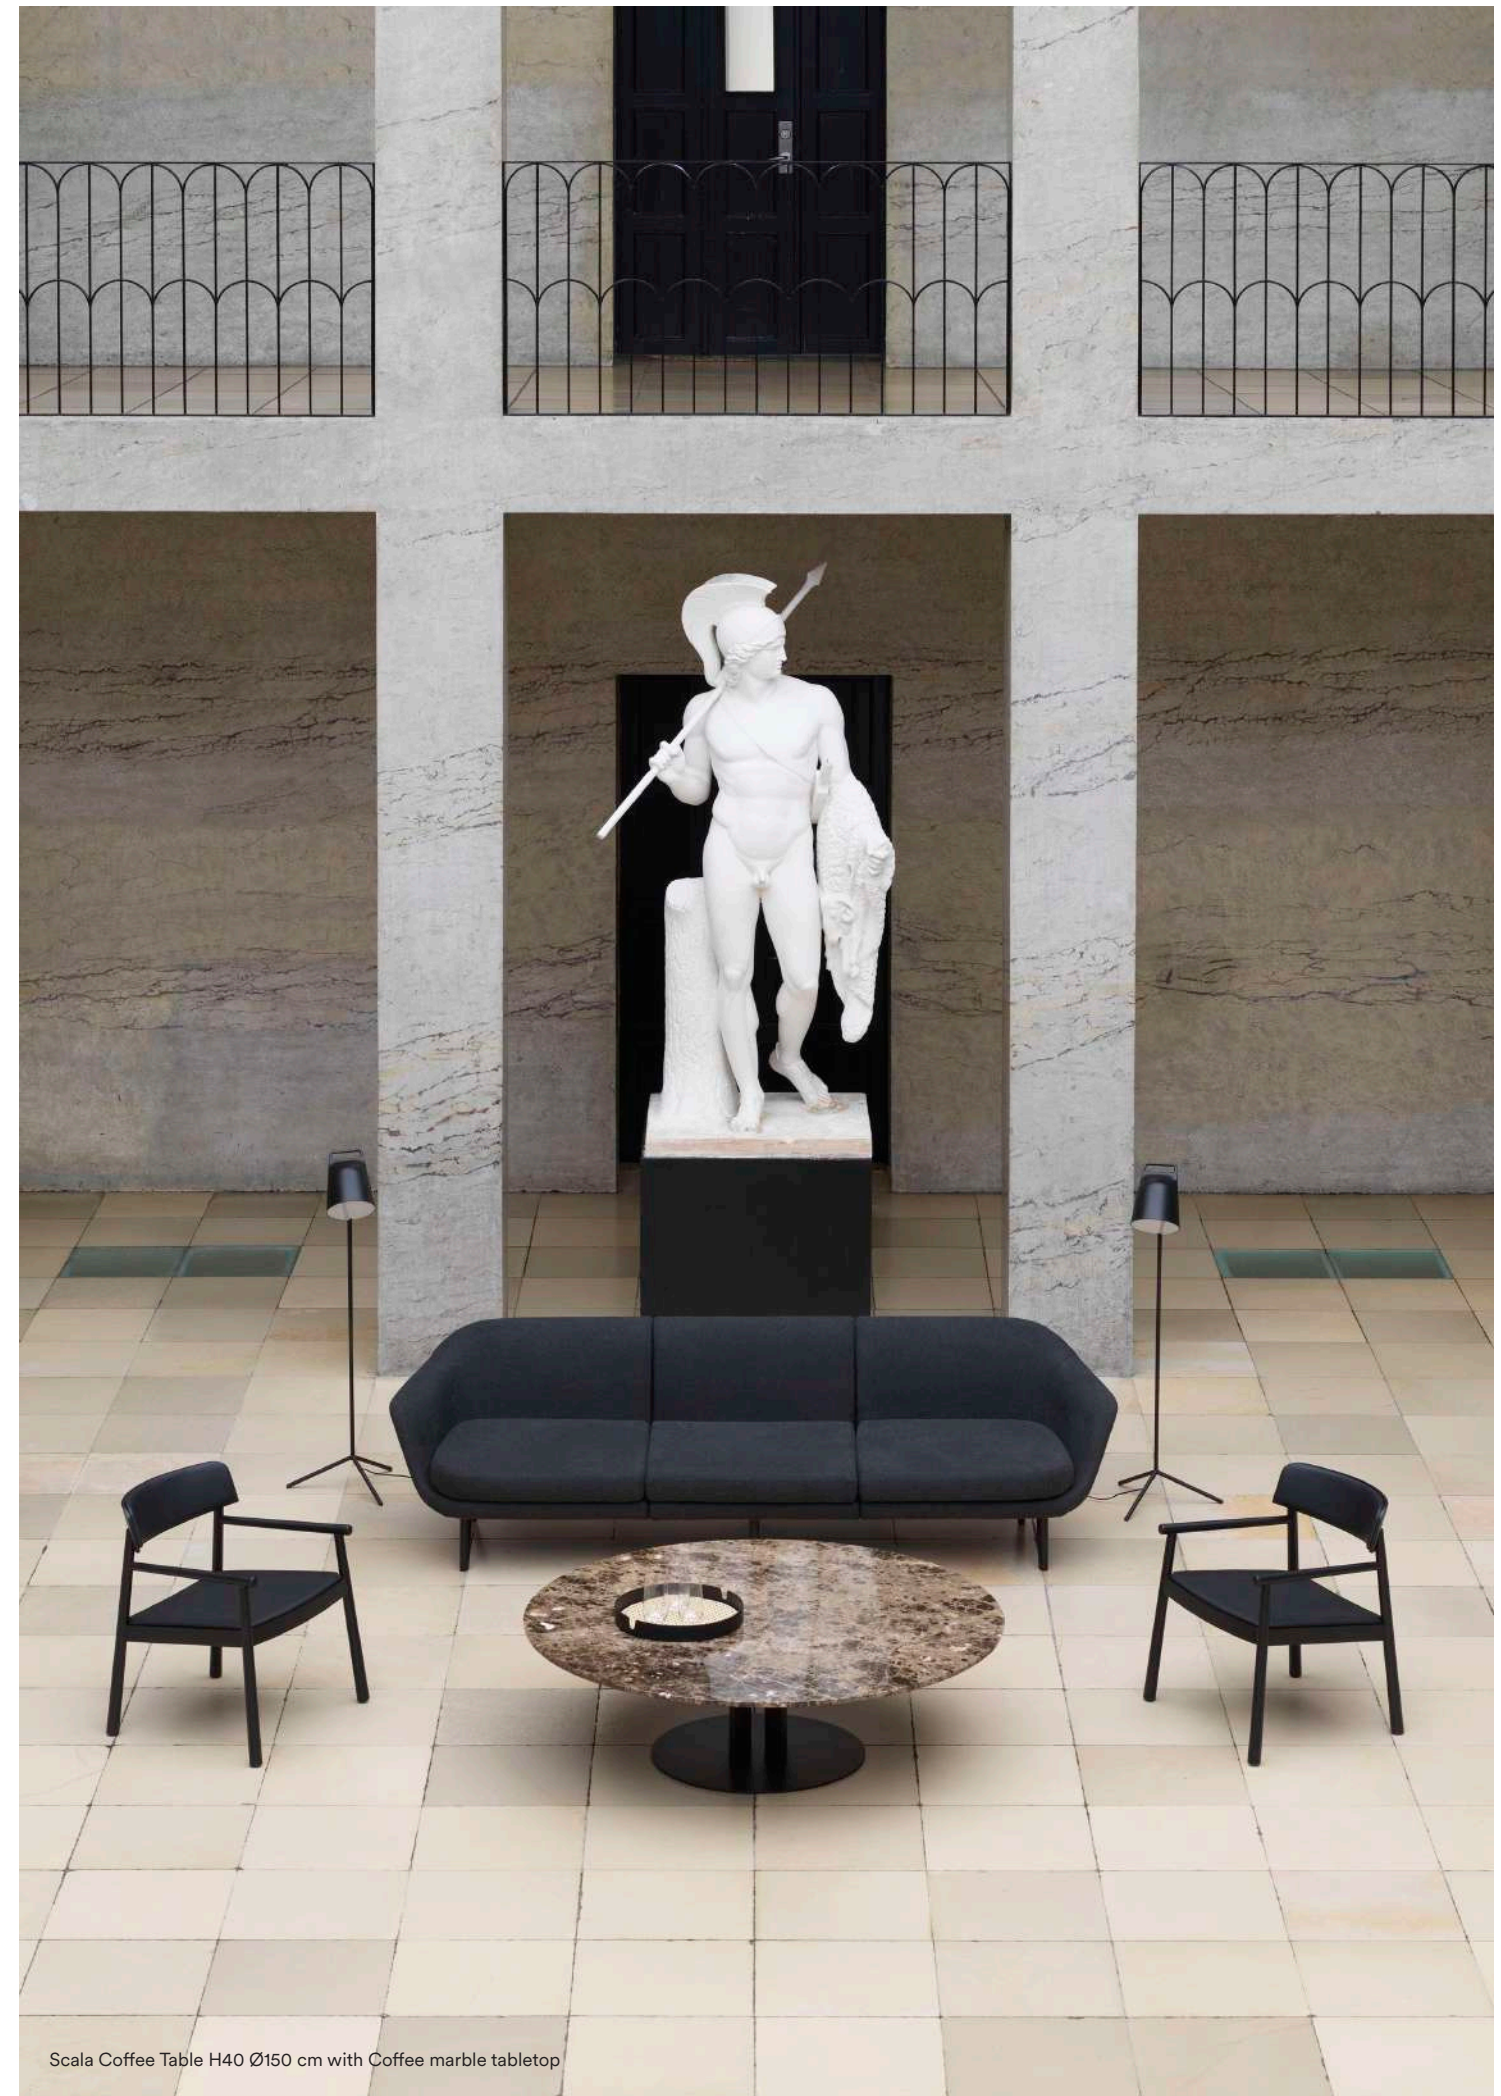

SCALA

A TRIBUTE TO THE COLUMN'S ARCHITECTURAL SIGNIFICANCE