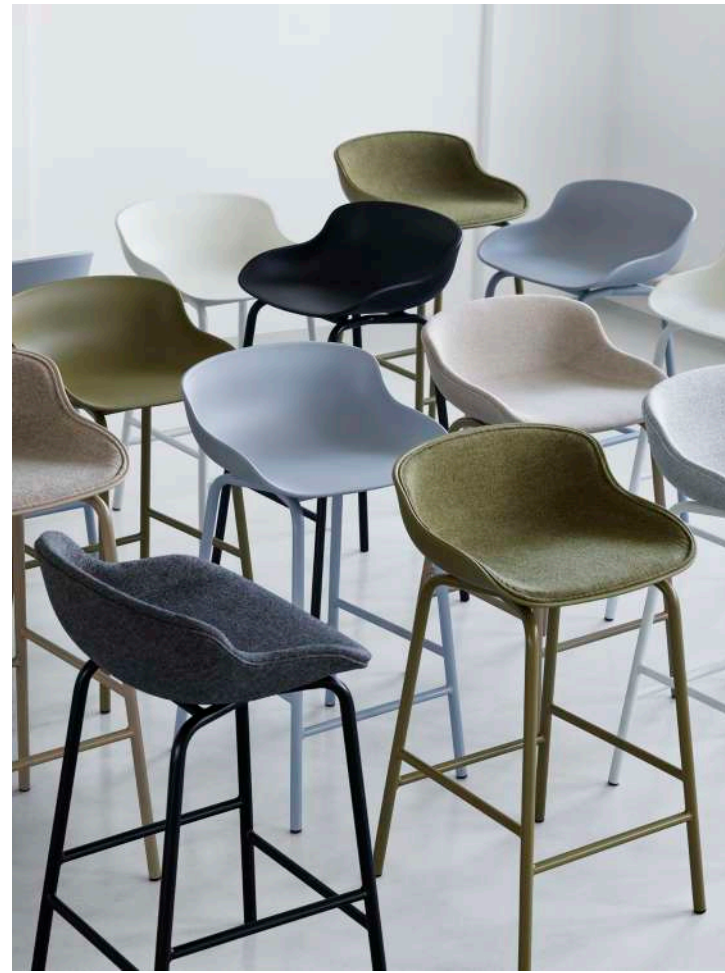

Hyg Barstool 75 cm with Black oak legs and full upholstery
Hyg Chair in Black with Black oak legs

Hyg Barstool in various combinations

Hyg Comfort Chair with oak legs

Hyg Comfort Chair with Black steel legs