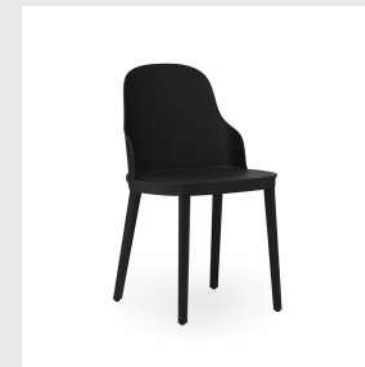

Model: Allez Chair
Design: Simon Legald, 2021
Dimensions: H: 79 x W: 45 x D: 50 x SH: 45,5 cm
Shell: Polypropylene
Legs: Polypropylene
Seat: Polyamide / Molded polypropylene wicker / Upholstery in select colors of Camira Main Line Flax, Sørensen Ultra Leather or Sunbrella Canvas (outdoor fabric)