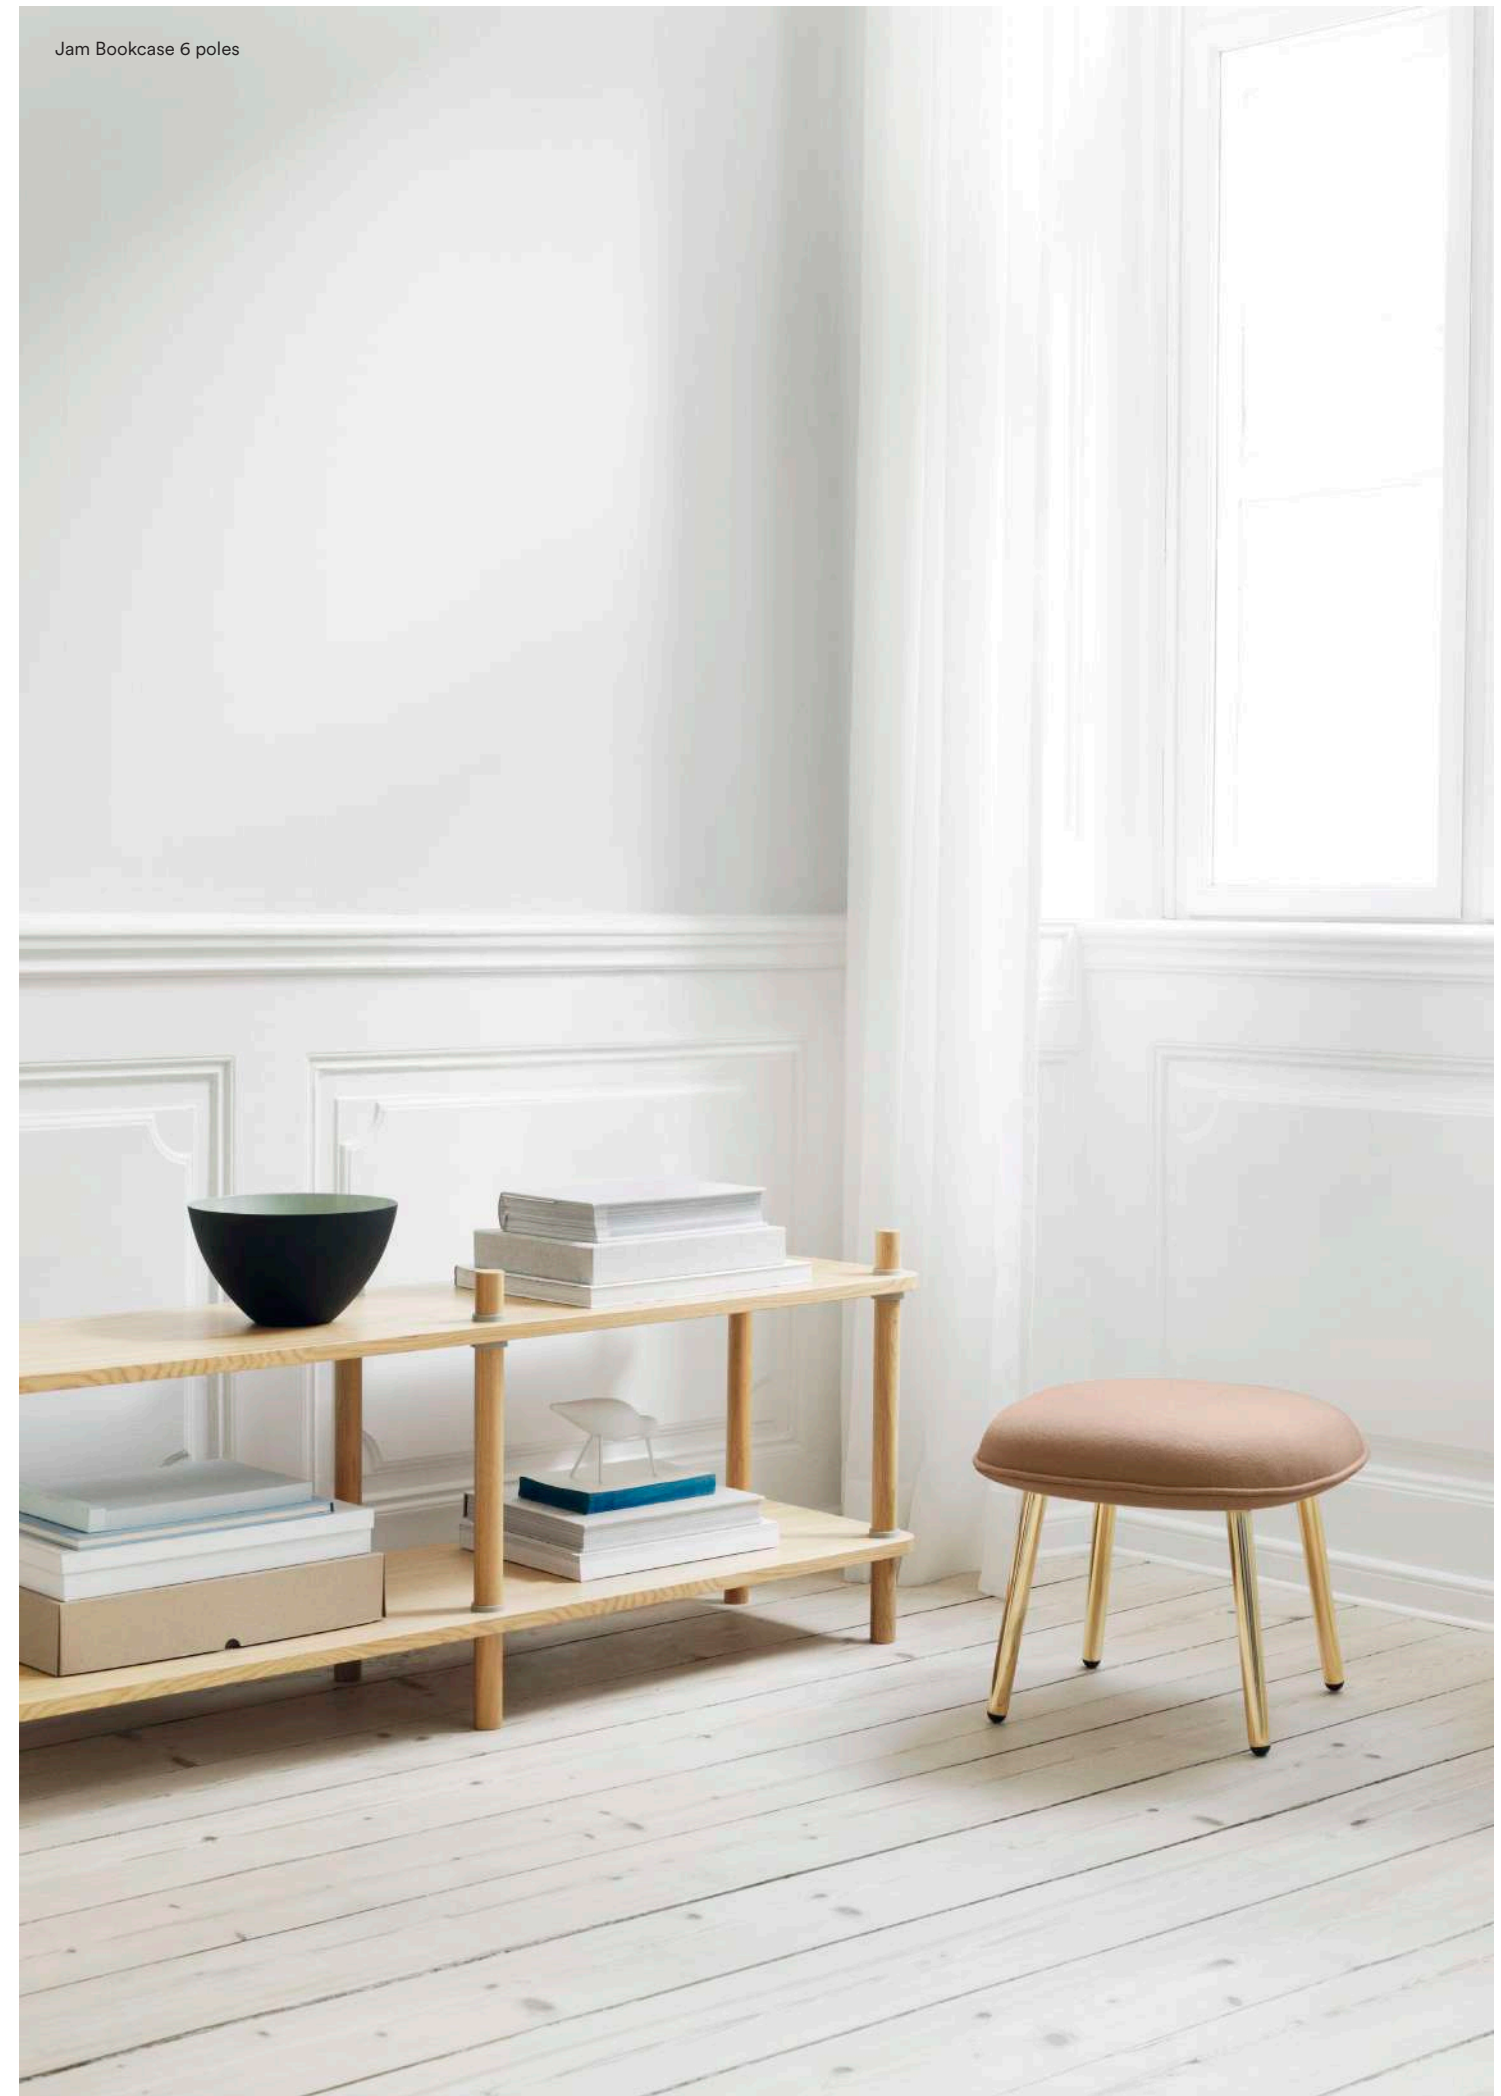

Jam Bookcase 6 poles