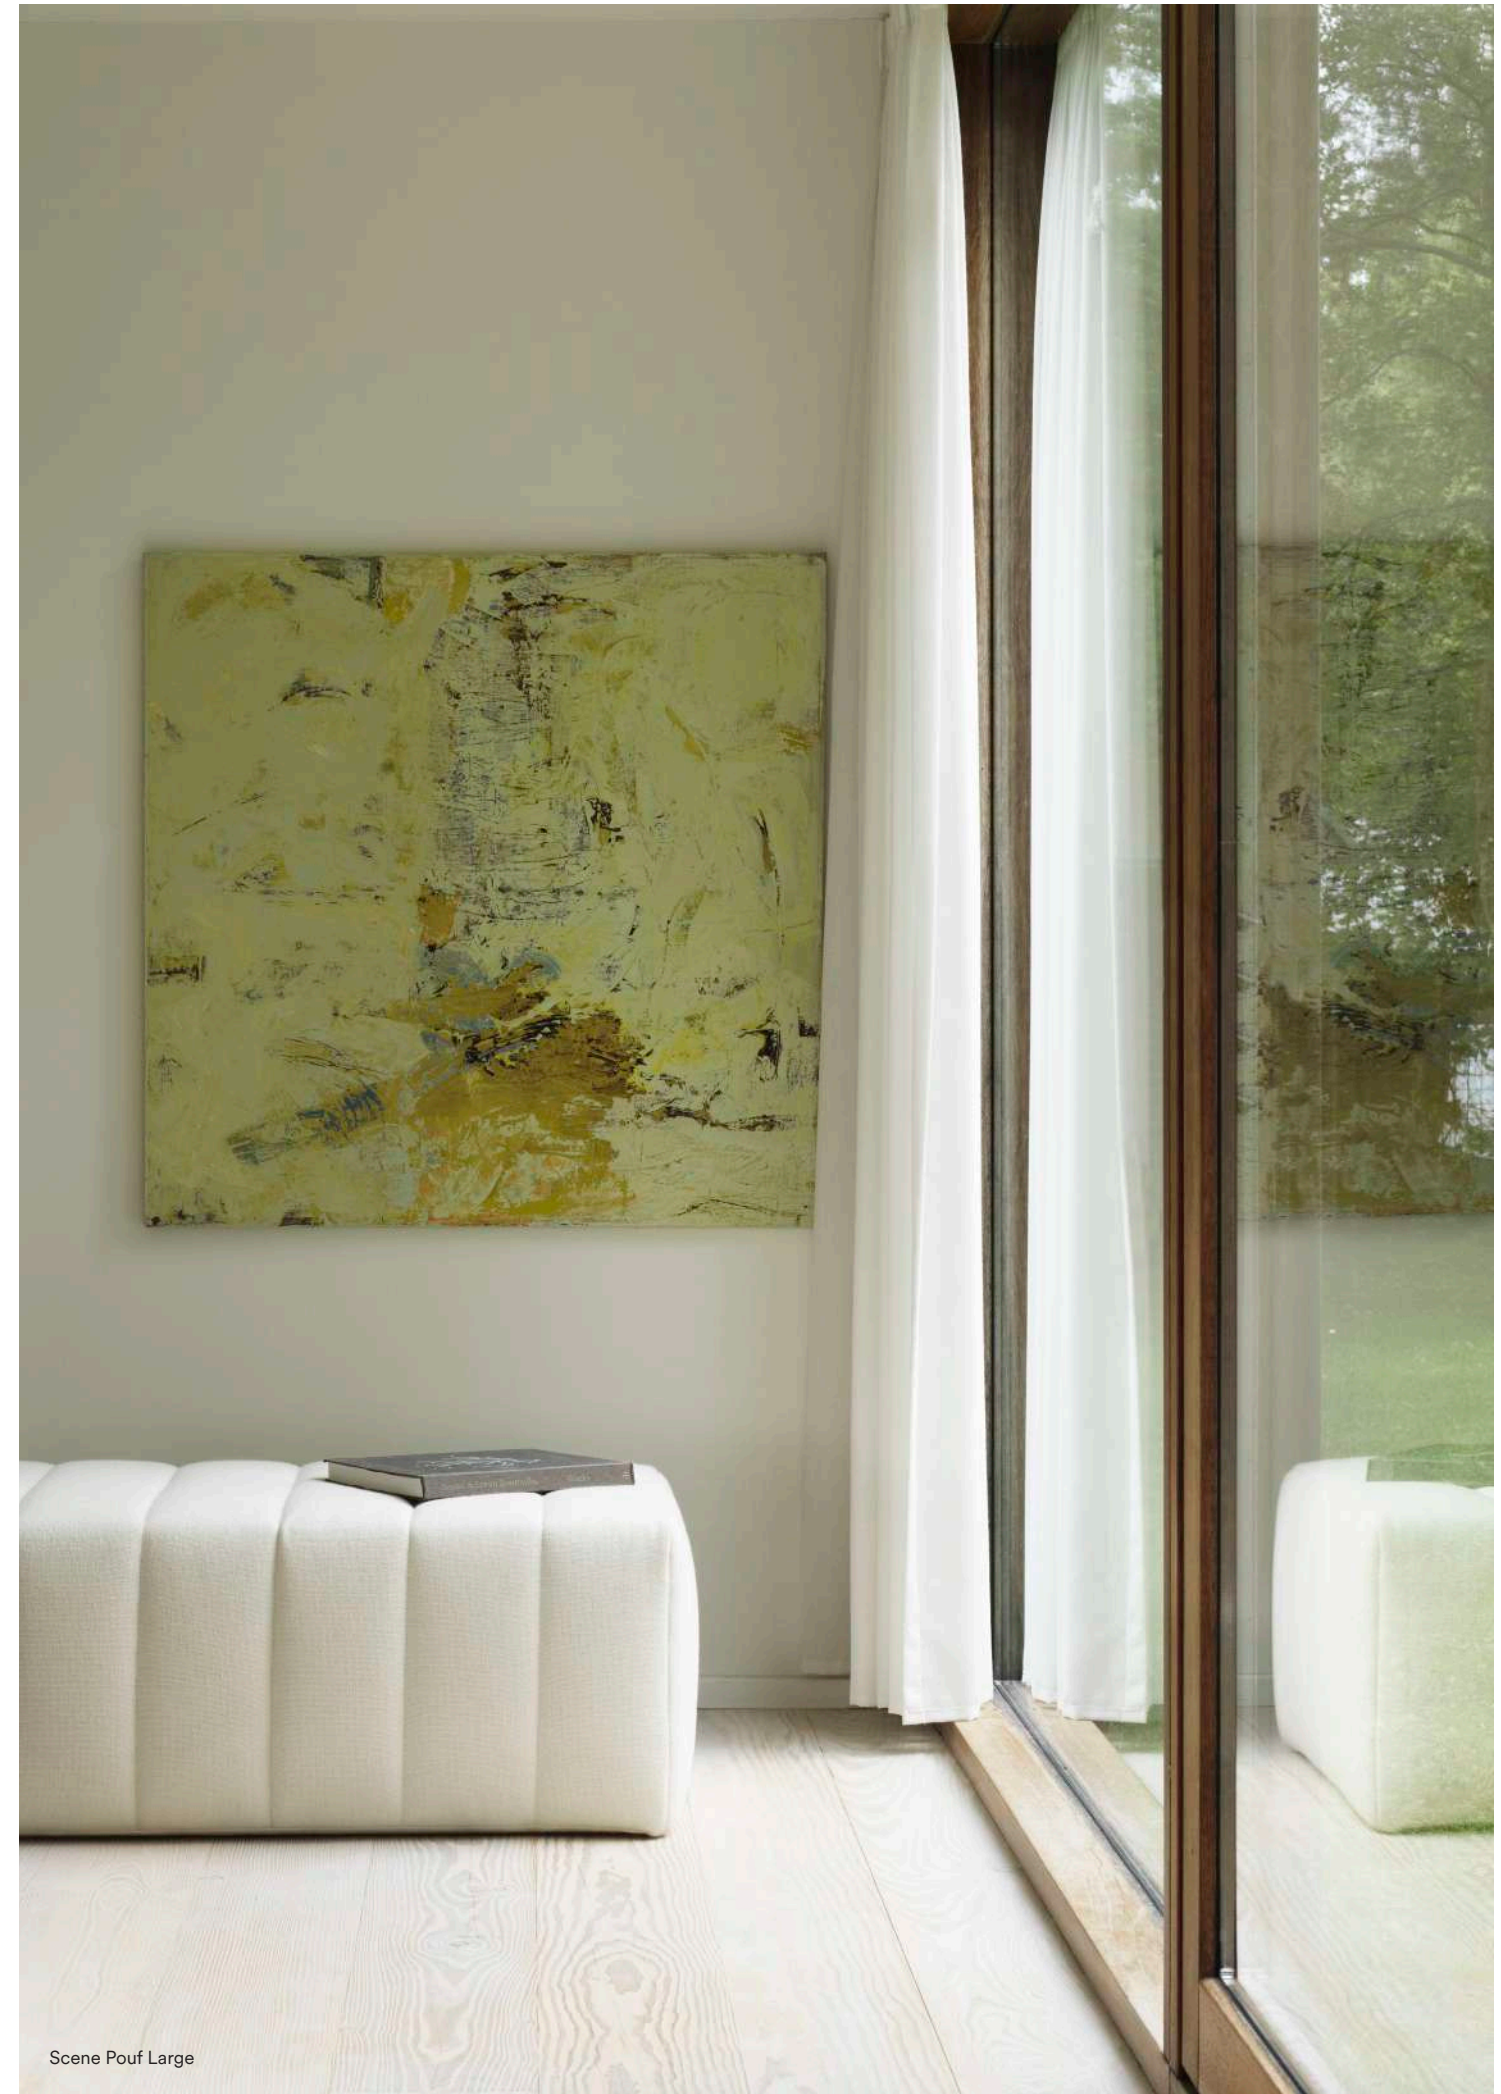

Circus Pouf Duo Large in Green

Circus Pouf in various colors and sizes

Circus Pouf Small in Grey
Circus Pouf Large in Beige

SCENE

PADDED, RECTANGULAR SOFTNESS

Scene Pouf Large in various textiles
Scene Pouf Small

Scene Pouf Large

Hide Storage Pouf Small in Brown
Hide Storage Pouf Large in Brown

Hide Storage Pouf Small in Steel Blue
Hide Storage Pouf Large in Steel Blue

HIDE

Hide Storage Pouf is a versatile, multifunctional piece of furniture that is a bit more resourceful. At the heart of the Hide Storage Pouf is its material composition. Crafted from PET felt, a remarkable fabric made from postconsumer plastic bottles that are extruded into fine polyester fibers, which are then carefully compressed to create a durable and soft felt material.