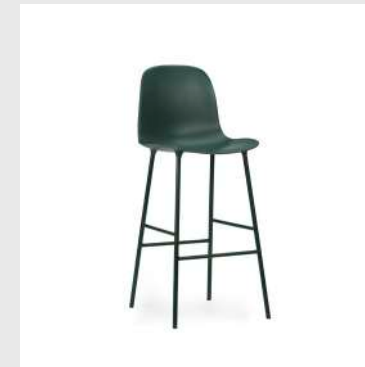

Model: Form Bar Chair
Design: Simon Legald, 2014
Dimensions: H: 110 x W: 49 x D: 54,5 x SH: 75 cm
Shell: Polypropylene

Legs: Powder coated steel

Upholstery: Available with full upholstery in a wide range of textiles and leathers