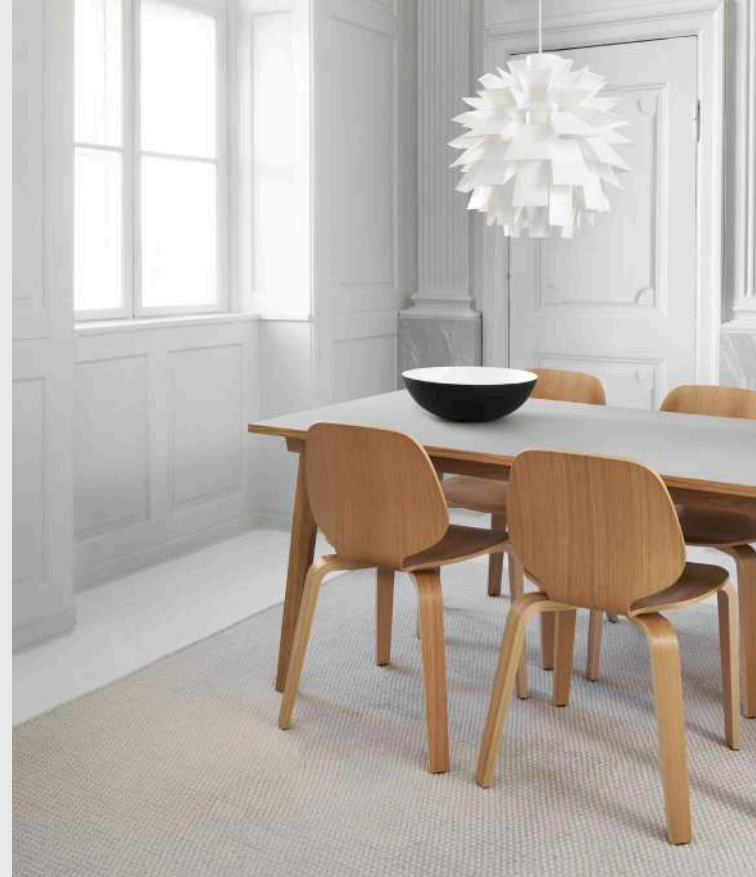

DINING CHAIRS & BARSTOOLS

DINING CHAIRS & BARSTOOLS