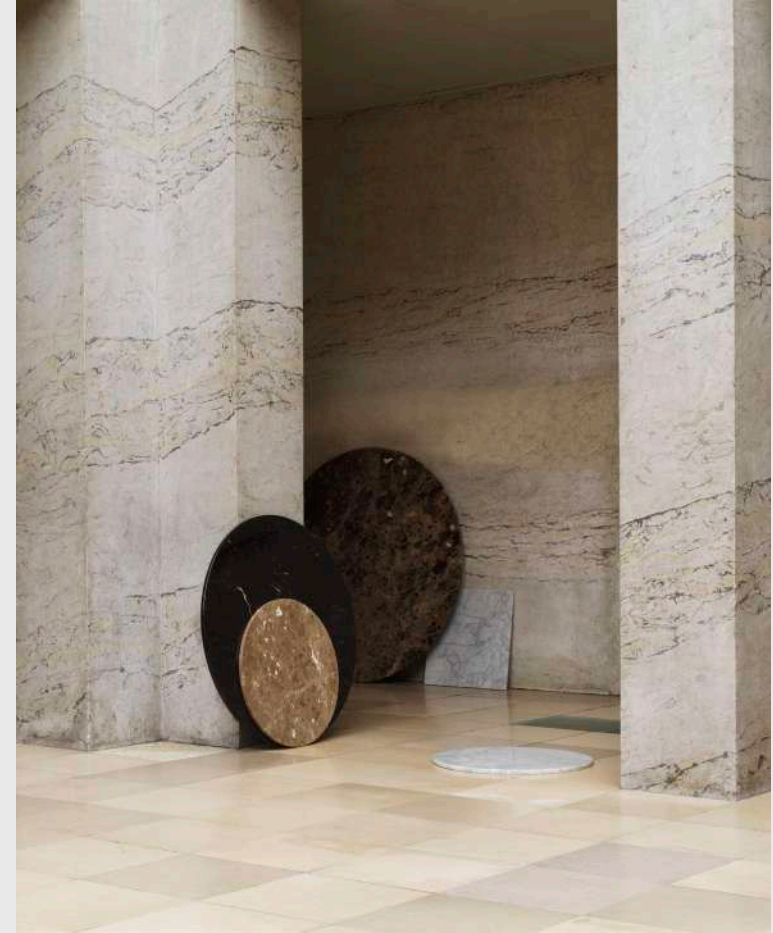

TABLES

Model: Scala Café Table
Design: Simon Legald, 2021
Dimensions: H: 75 x Ø: 60 cm
Tabletop: Polished marble / Oak veneer / Stainless steel

Base: Powder coated steel

Model: Scala Café Table
Design: Simon Legald, 2021
Dimensions: H: 75 x Ø: 70 cm
Tabletop: Polished marble / Oak veneer / Stainless steel

Base: Powder coated steel

Model: Scala Café Table
Design: Simon Legald, 2021
Dimensions: H: 75 x L: 60 x D: 60 cm
Tabletop: Oak veneer / Stainless steel

Base: Powder coated steel

Model: Scala Café Table
Design: Simon Legald, 2021
Dimensions: H: 75 x L: 70 x D: 70 cm
Tabletop: Polished marble / Oak veneer / Stainless steel

Base: Powder coated steel

Model: Scala Table
Design: Simon Legald, 2021
Dimensions: H: 75 x Ø: 150 cm
Tabletop: Polished marble / Oak veneer

Base: Powder coated steel

Model: Scala Table
Design: Simon Legald, 2021
Dimensions: H: 75 x Ø: 110 cm
Tabletop: Polished marble / Oak veneer

Base: Powder coated steel

Model: Scala Table
Design: Simon Legald, 2021
Dimensions: H: 75 x Ø: 130 cm
Tabletop: Polished marble / Oak veneer

Base: Powder coated steel

TABLES

TABLES

Model: Bue Table Ø120 cm
Design: Simon Legald, 2023
Dimensions: Ø: 120 H: 75 cm
Material: Oak veneer / Brown stained oak veneer