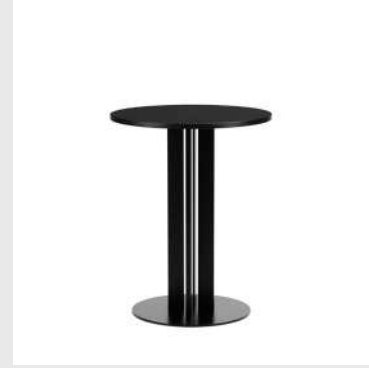

TABLES

Model: Scala Café Table
Design: Simon Legald, 2021
Dimensions: H: 75 x Ø: 60 cm
Tabletop: Polished marble / Oak veneer / Stainless steel