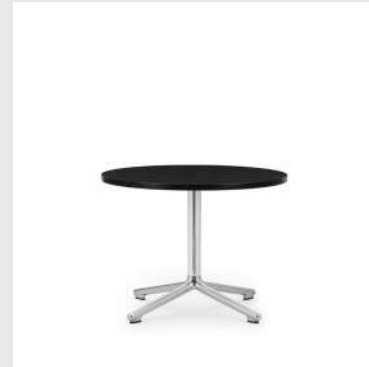

COFFEE & SIDE TABLES

Model: Lunar Coffee Table
Design: Simon Legald, 2021
Dimensions: H: 45 x Ø: 60 cm
Tabletop: Polished marble / Oak veneer

Base: Aluminum / Powder coated aluminum