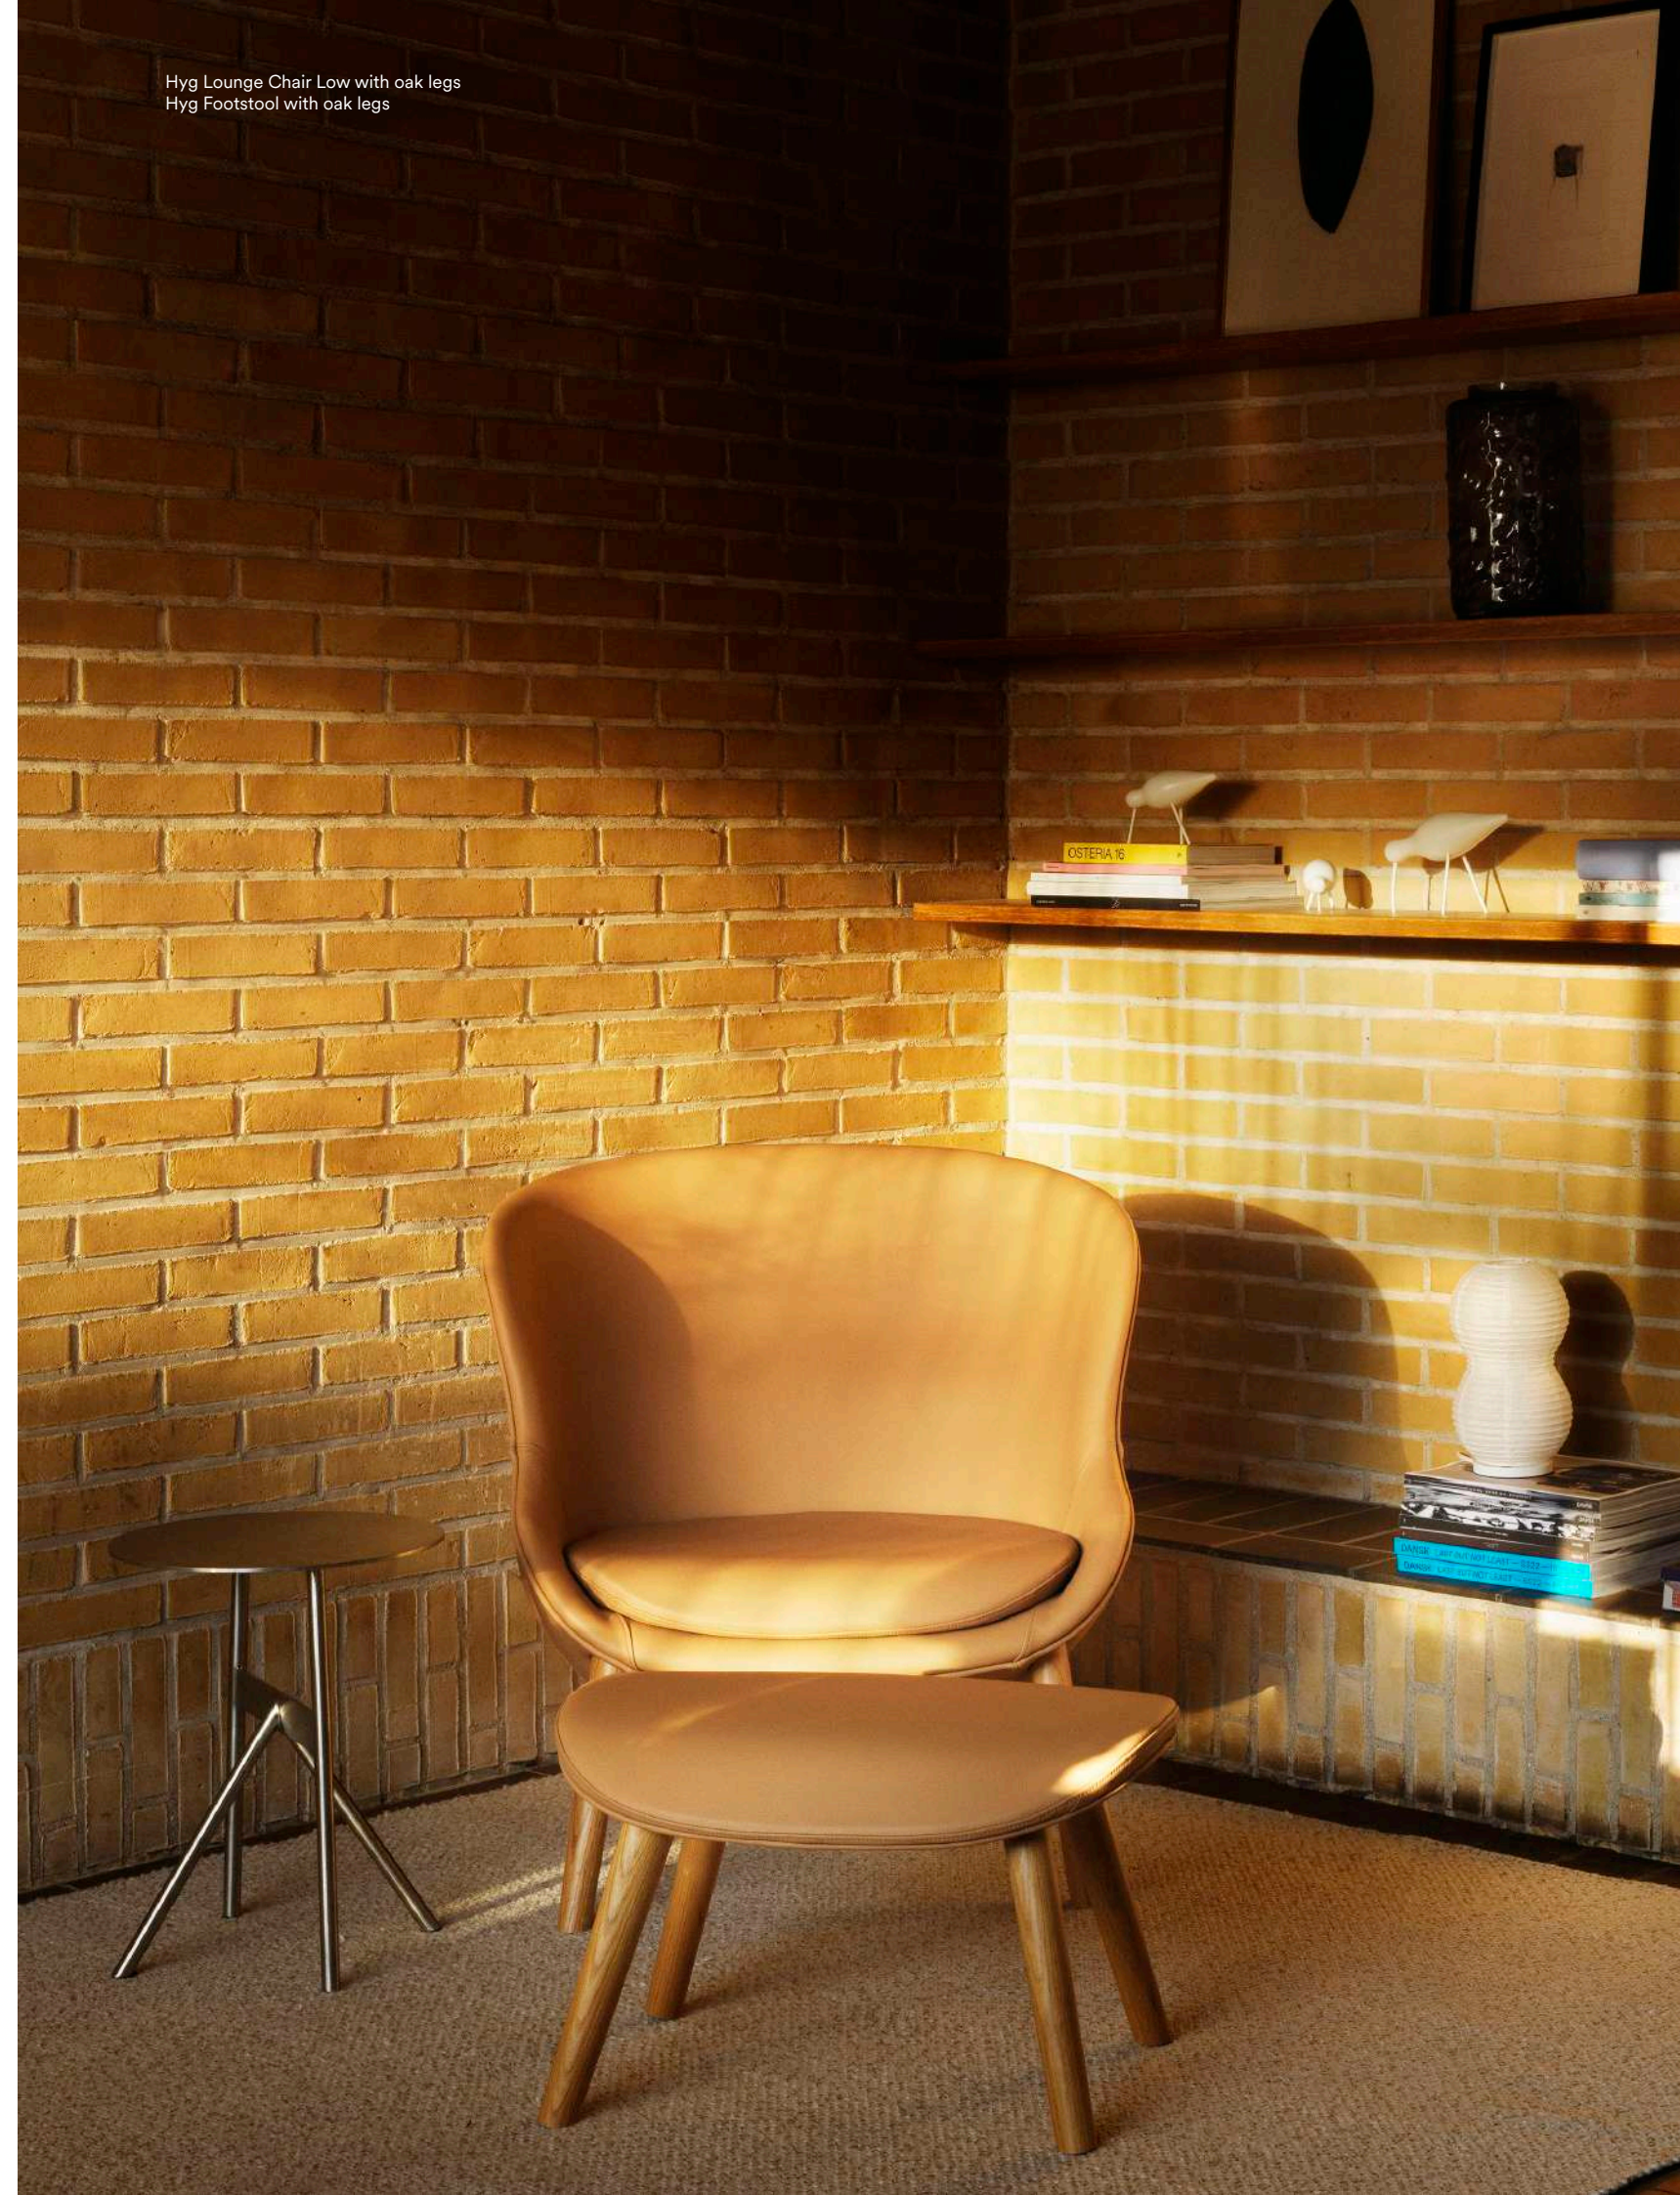

Hyg Lounge Chair Low with oak legs
Hyg Footstool with oak legs

HYG

Taking its name from the Danish concept of “hygge”, which means security, warmth and coziness, the Hyg Lounge series embraces precisely that. The welcoming design offers immediate comfort, and is characterized by organic shapes and a timeless, sophisticated expression.