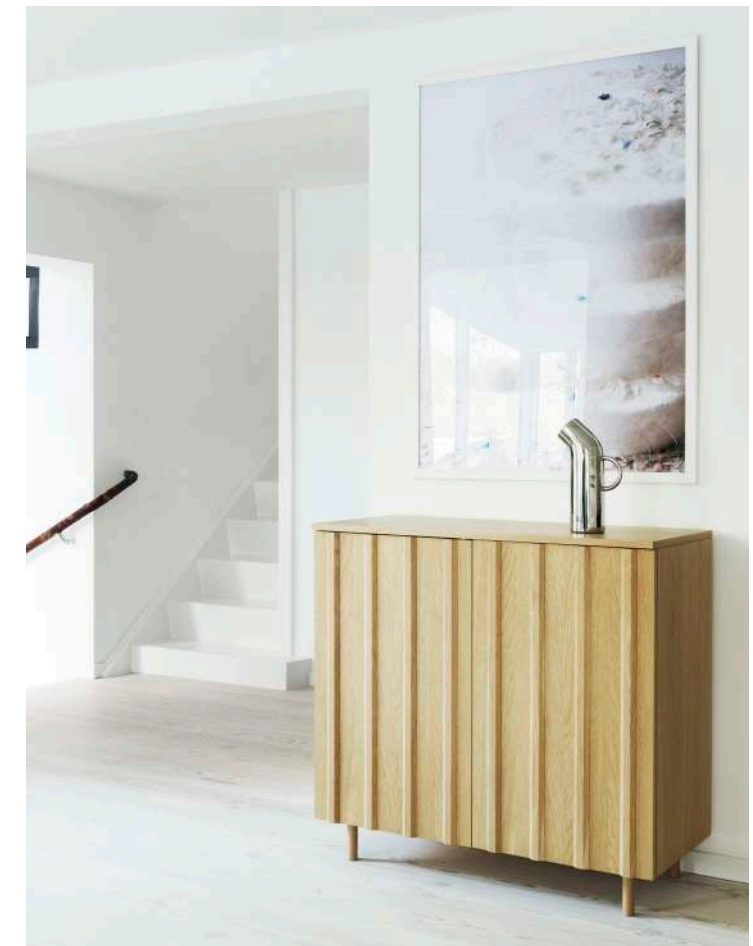

Rib Cabinet in Black oak
Rib Sideboard in oak

Rib Cabinet in Black oak

Rib Cabinet in oak

RIB

Inspired by the recognizable architecture of traditional Nordic summerhouses, the Rib collection is distinguished by its ornamental solid oak slats. Rib comes in a sideboard and cabinet version, both providing a contemporary storage solution wrapped in a timeless and classic aesthetic. Although classic in appearance, Rib boasts modern features such as push latches, making handles redundant, and leaving the facade clean and harmonious.