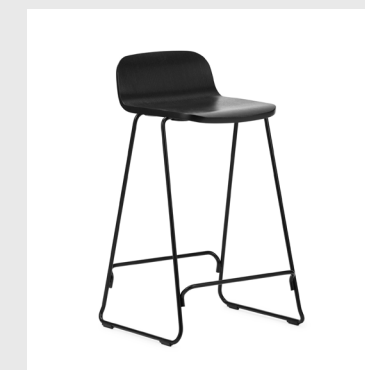

Model: Just Barstool
Design: Iskos-Berlin, 2014
Dimensions: H: 90 x W: 47,5 x D: 44 x SH: 75 cm
Specifications: Stackable