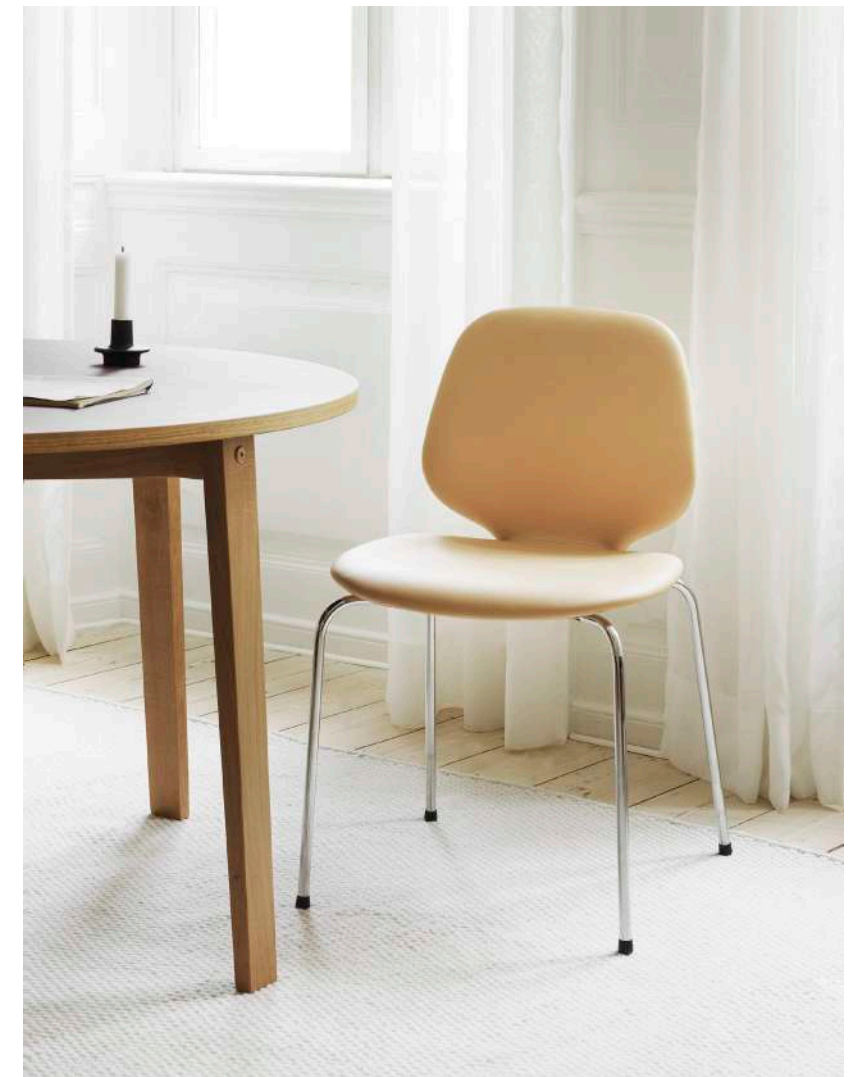

My Chair with chrome legs and full upholstery

MY CHAIR

Effortless and timeless, My Chair is the essence of a modern classic: A minimalistic chair in molded veneer that moves gently with the body. My Chair's curved waist and rounded corners counterbalance the stringent design of the chair and give it a warm and welcoming expression.