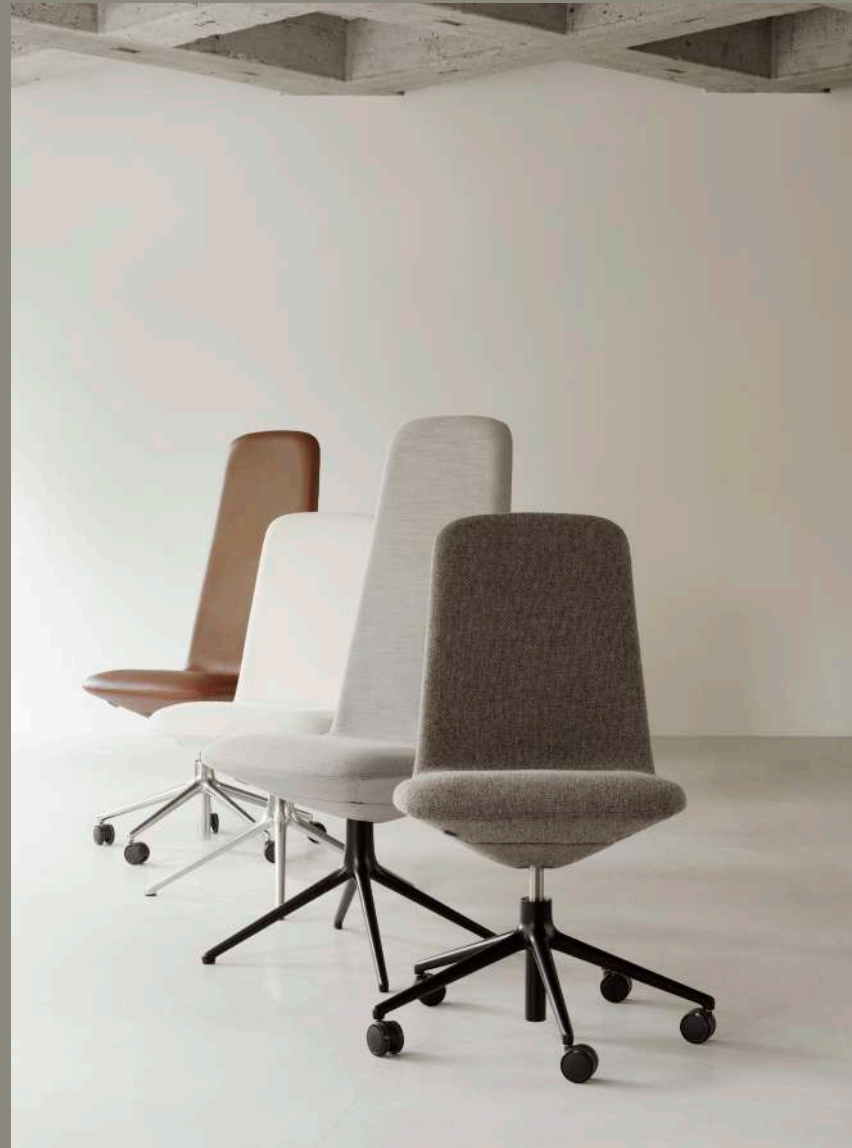

Circa Barstool 65 cm with upholstery

CIRCA

Circles are a recurring element in the design of the Circa Stool series. The use of repetition ensures a harmonious and well-balanced expression in the design. With its contemporary and utilitarian look, the Circa Stool series accommodates modern interiors' demand for simplicity and functionality and offers the ideal solution for minimalistic stool seating in residential and commercial spaces.

Circa Stool 45 cm with upholstery

Circa Barstool 65 cm with Black oak seat

Circa Barstool 75 cm with oak seat

SWIVEL CHAIRS

FORM
HYG
OFF

Form Armchair Swivel with four aluminum legs and full upholstery

Form Chair Swivel with four Black aluminum legs and full upholstery

Form Chair Swivel with aluminum legs, four wheels and full upholstery

FORM

Designed specifically to be able to evolve into new, visionary variations, the Form Chair is also available with a range of different of swivel bases, offering the comfortable freedom of movement and making the chair eminently suitable for places like home offices, conference rooms and restaurants. With a diversity of possibilities, Form Chair Swivel can be customized to fit seamlessly into any setting.