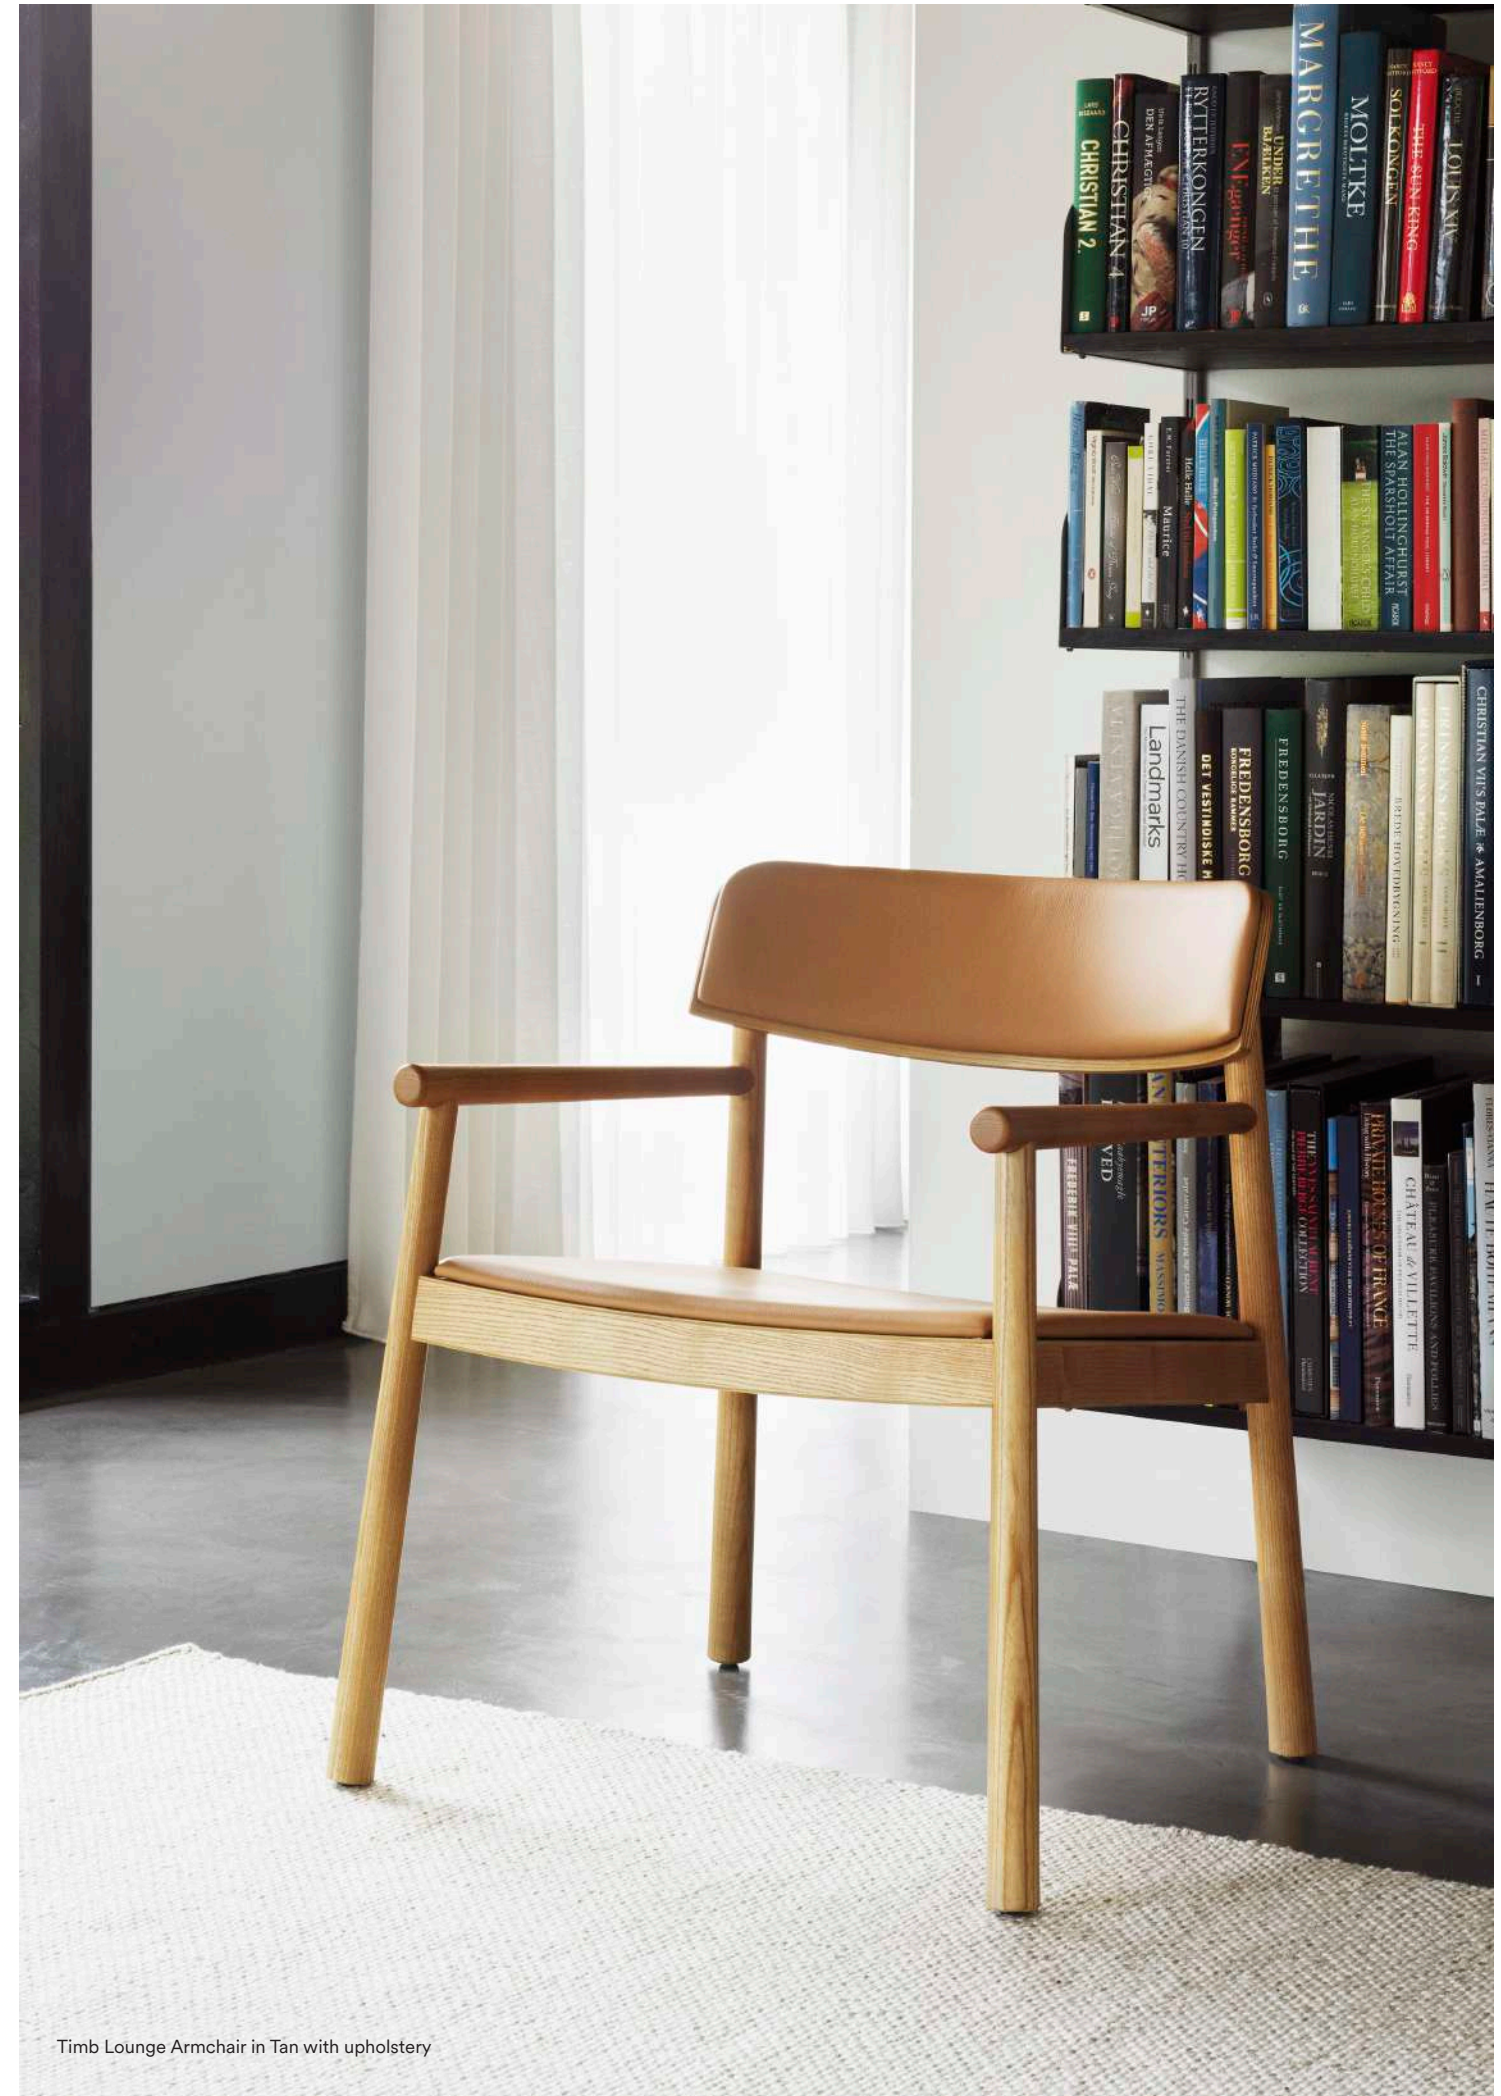

Timb Lounge Armchair in Tan with upholstery