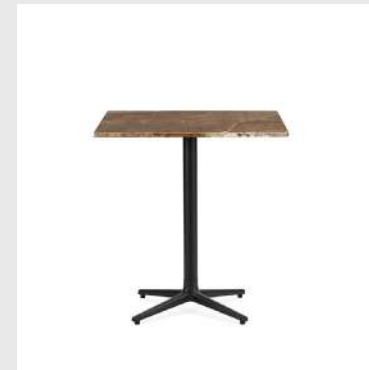

Model: Allez Table
Design: Simon Legald, 2021
Dimensions: H: 75 x L: 60 x D: 60 cm
Specifications: 4 legs
Tabletop: Oak veneer / Stainless steel

Base: Cast iron

Model: Allez Table
Design: Simon Legald, 2021
Dimensions: H: 75 x L: 70 x D: 70 cm
Specifications: 4 legs
Tabletop: Polished marble / Oak veneer / Stainless steel