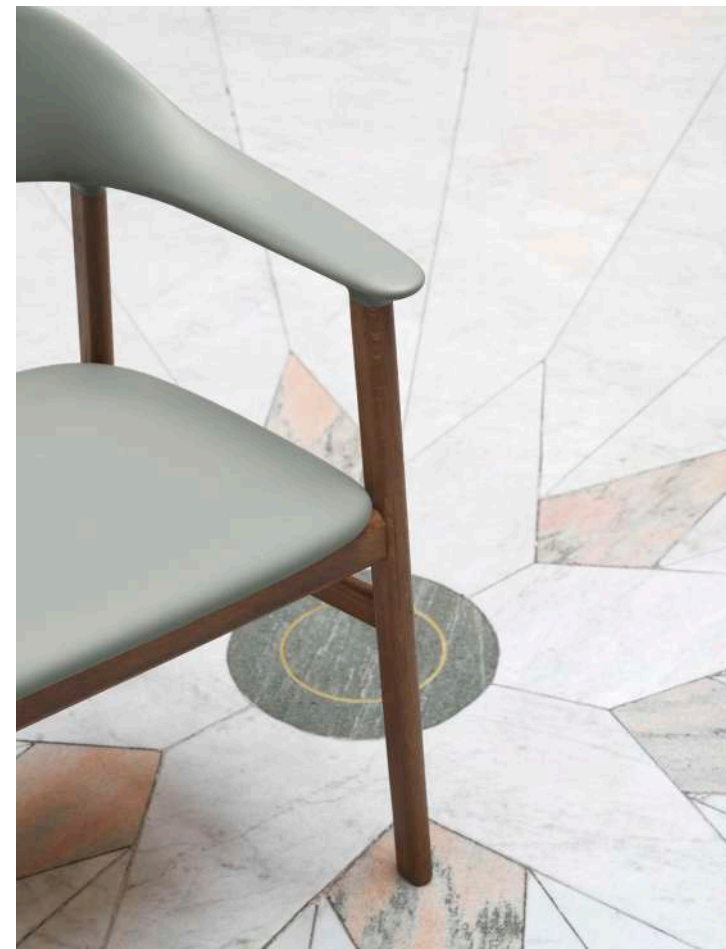

Herit Armchair in Dusty Green with smoked oak legs and upholstery