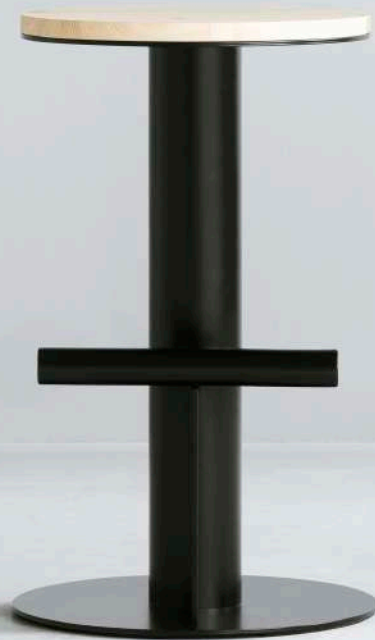

Ace Bar Chair 75 cm

ACE

Ace is distinguished by its friendly, organic lines in a design of timeless elegance. With their high backrest and luxurious upholstery, the Ace Chair and Bar Chair offer unparalleled comfort to sit for hours on end. Its rounded contours emphasize the inviting volume of the full upholstery, framed elegantly by the piping around the seat and back and counterbalanced by its sturdy, metal base.

POLE

**AN UNCONVENTIONAL,
CONTEMPORARY
BARSTOOL**

Pole Barstool 65 cm in Black

Pole Barstool 75 cm in Grey

Pole Barstool 65 cm in Sand

Pole Barstool 65 cm in Sand

Circa Barstool and Stool in various combinations