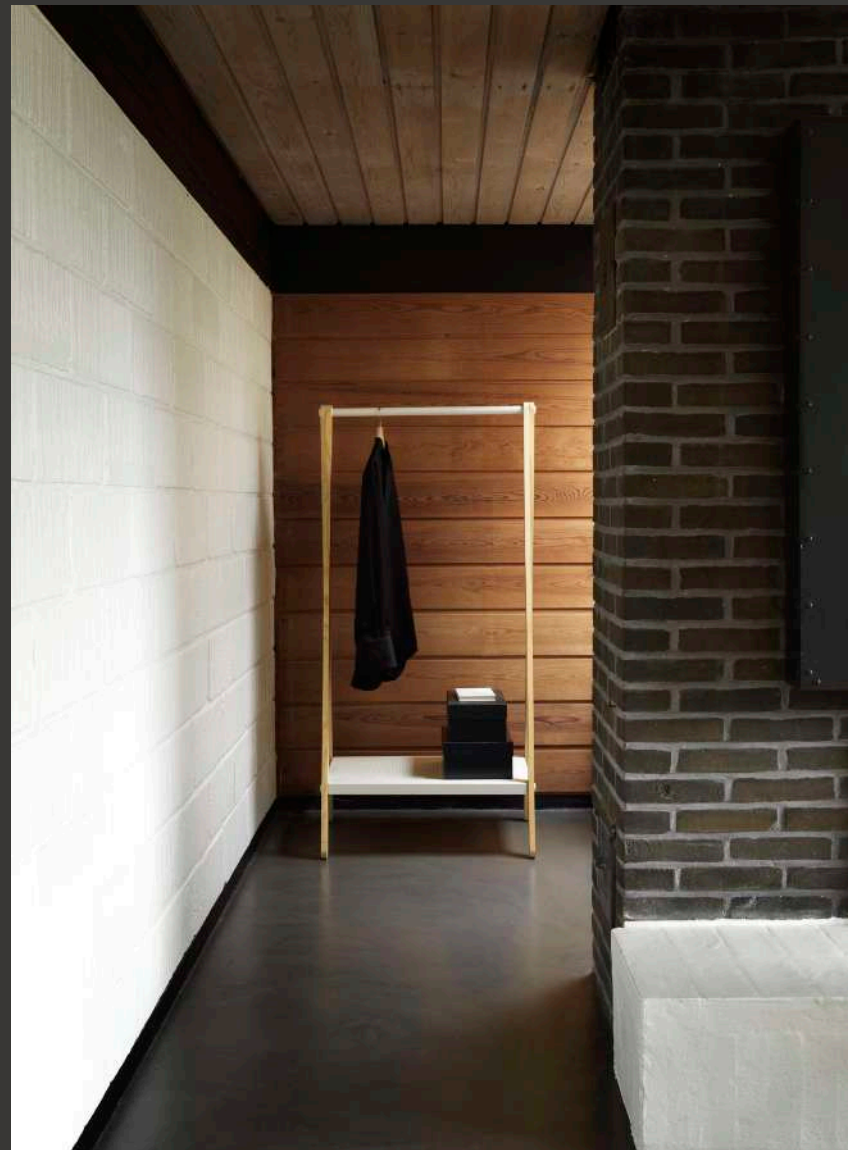

STORAGE

**RIB
JALOUSI
JAM
PLANK
KABINO
ONE STEP UP
JET
TOJ
SKO**