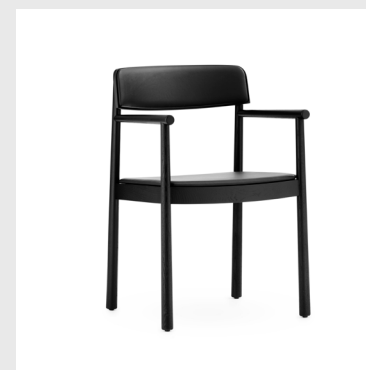

Model: Timb Armchair
Design: Simon Legald, 2020
Dimensions: H: 82 x W: 56 x D: 51,5 x SH: 46 cm
Backrest and seat: Painted and lacquered ash veneer