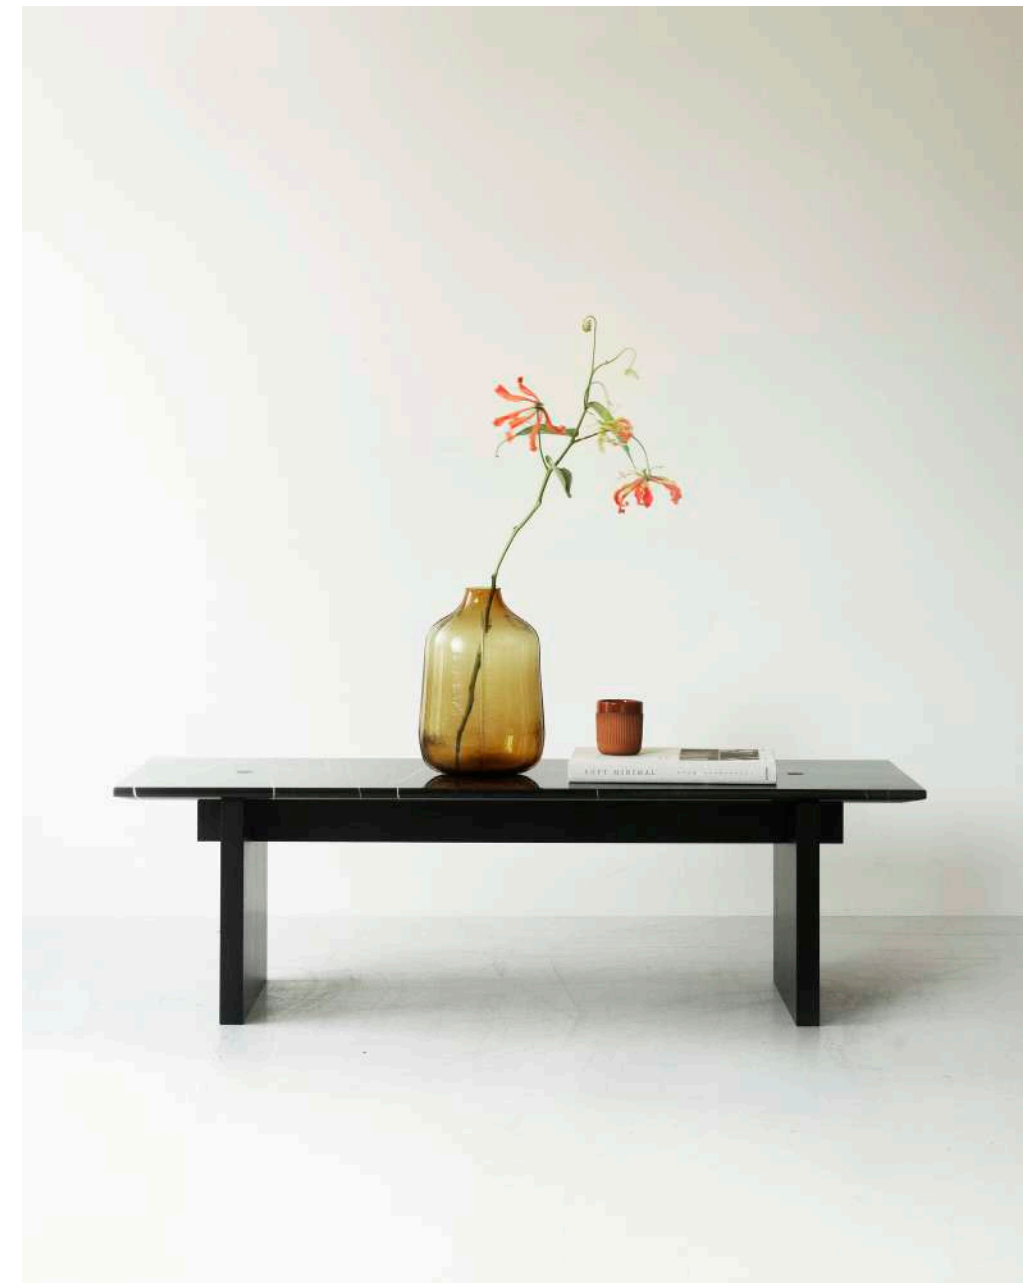

Solid Table Black