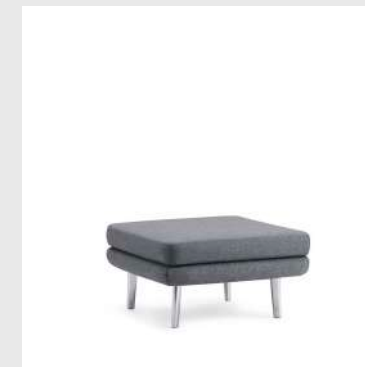

Model: Sum Modular Sofa Pouf Small
Design: Simon Legald, 2018
Dimensions: H: 41 x W: 73 x D: 73 x SH: 41 cm
Frame: Soft PU foam with steel reinforcement and full upholstery
Cushion: Soft PU foam with upholstery
Legs: Aluminum / Powder coated aluminum

Upholstery: Comes with upholstery in a wide range of textiles and leathers