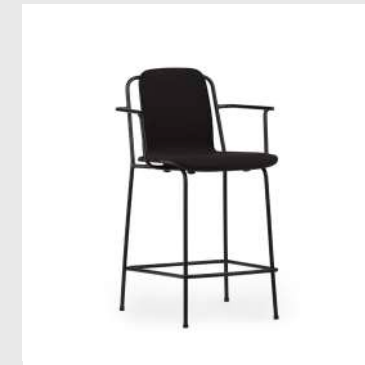

Model: Studio Bar Armchair
Design: Simon Legald, 2020
Dimensions: H: 103 x W: 60 x D: 57 x SH: 65 cm
Shell: Lacquered oak veneer / Painted and lacquered ash veneer

Legs: Powder coated steel

Upholstery: Available with full or front upholstery in a wide range of textiles and leathers