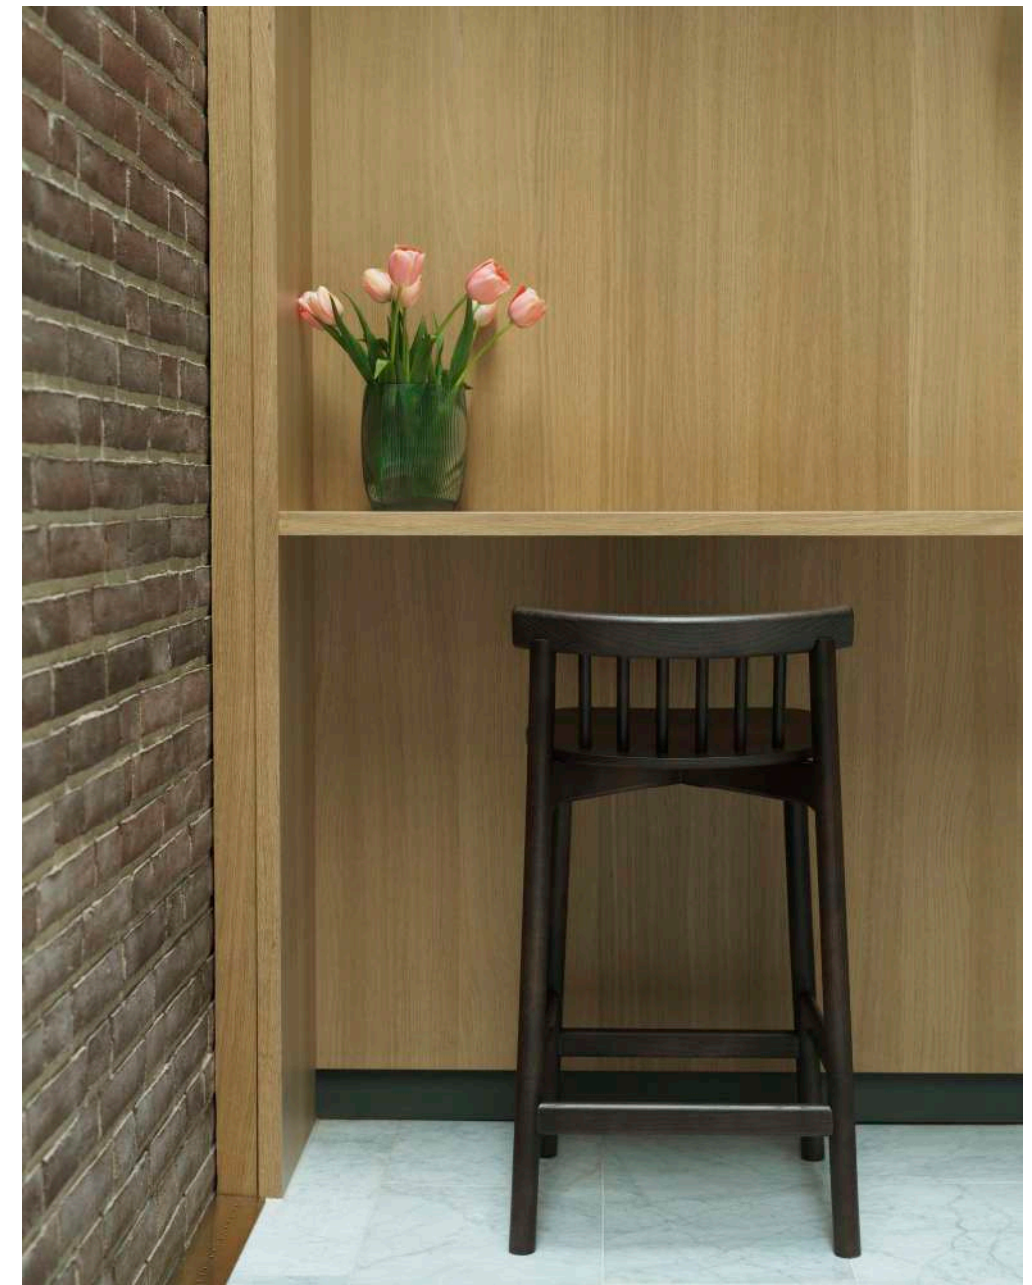

Pind Barstool 65 cm in Brown stained ash