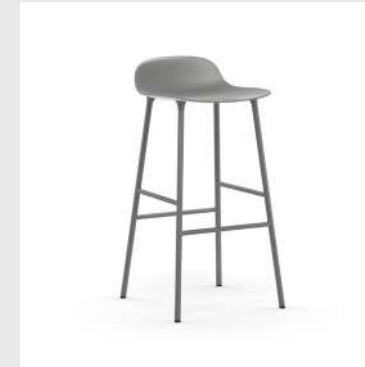

Model: Form Barstool
Design: Simon Legald, 2014
Dimensions: H: 87 x W: 44 x D: 44 x SH: 75 cm
Shell: Polypropylene

Legs: Powder coated steel / Chrome / Brass plated steel

Upholstery: Available with full upholstery in a wide range of textiles and leathers