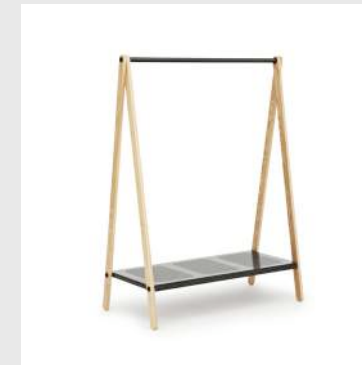

Model: Toj Clothing Rack Large
Design: Simon Legald, 2012
Dimensions: H: 160 x W: 120 x D: 59,5 cm
Frame: Lacquered ash