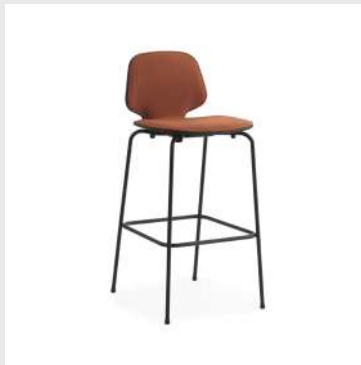

Model: My Chair Barstool
Design: Nikolai Wiig Hansen, 2013
Dimensions: H: 92,5 x W: 44 x D: 49,5 x SH: 65 cm
Shell: Lacquered oak veneer / Lacquered walnut veneer / Painted and lacquered ash veneer

Legs: Powder coated steel / Chrome

Upholstery: Available with full or front upholstery in a wide range of textiles and leathers