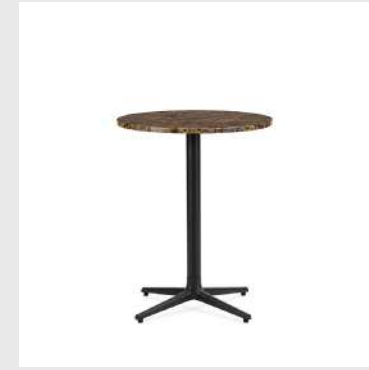

Model: Allez Table
Design: Simon Legald, 2021
Dimensions: H: 75 x Ø: 60 cm
Specifications: 4 legs
Tabletop: Polished marble / Oak veneer / Stainless steel