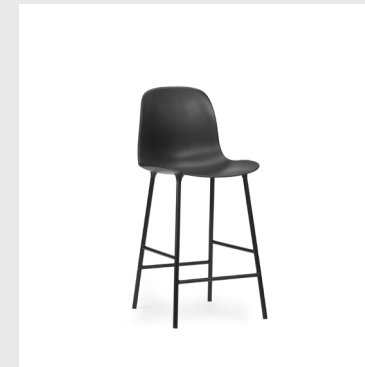

Model: Form Bar Chair
Design: Simon Legald, 2014
Dimensions: H: 100 x W: 48 x D: 52 x SH: 65 cm
Shell: Polypropylene

Legs: Powder coated steel

Upholstery: Available with full upholstery in a wide range of textiles and leathers