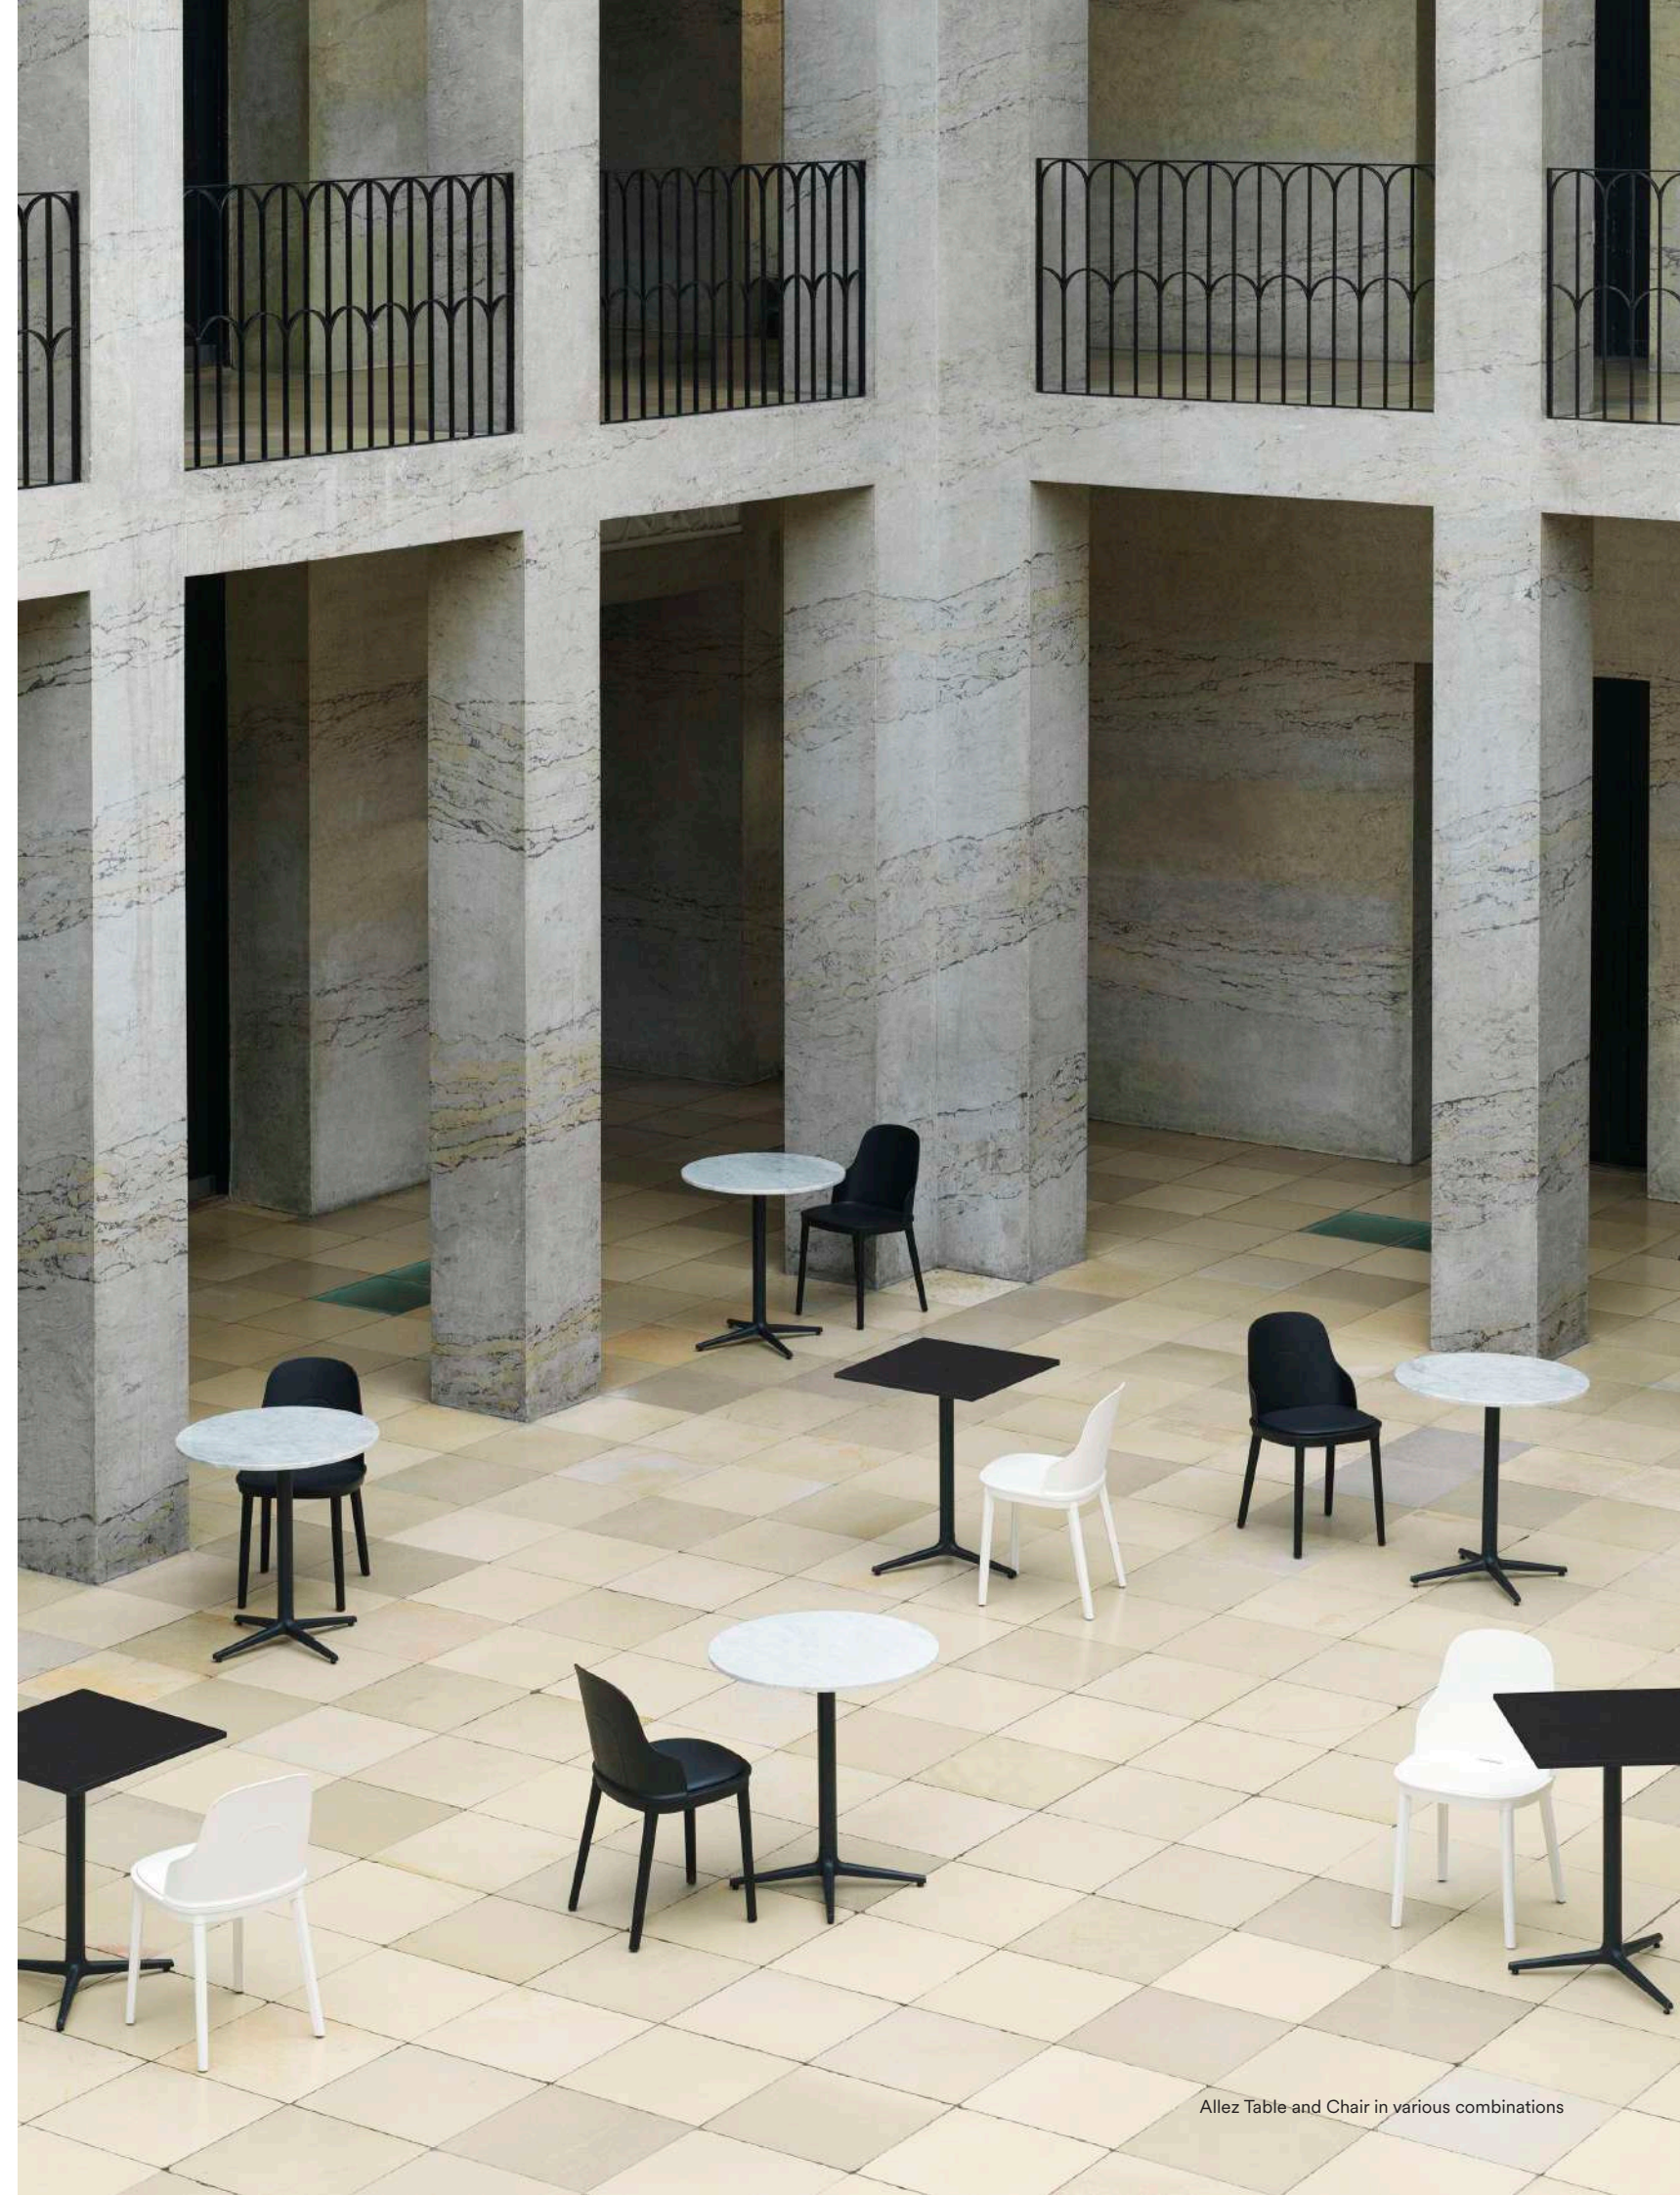

Allez Table and Chair in various combinations