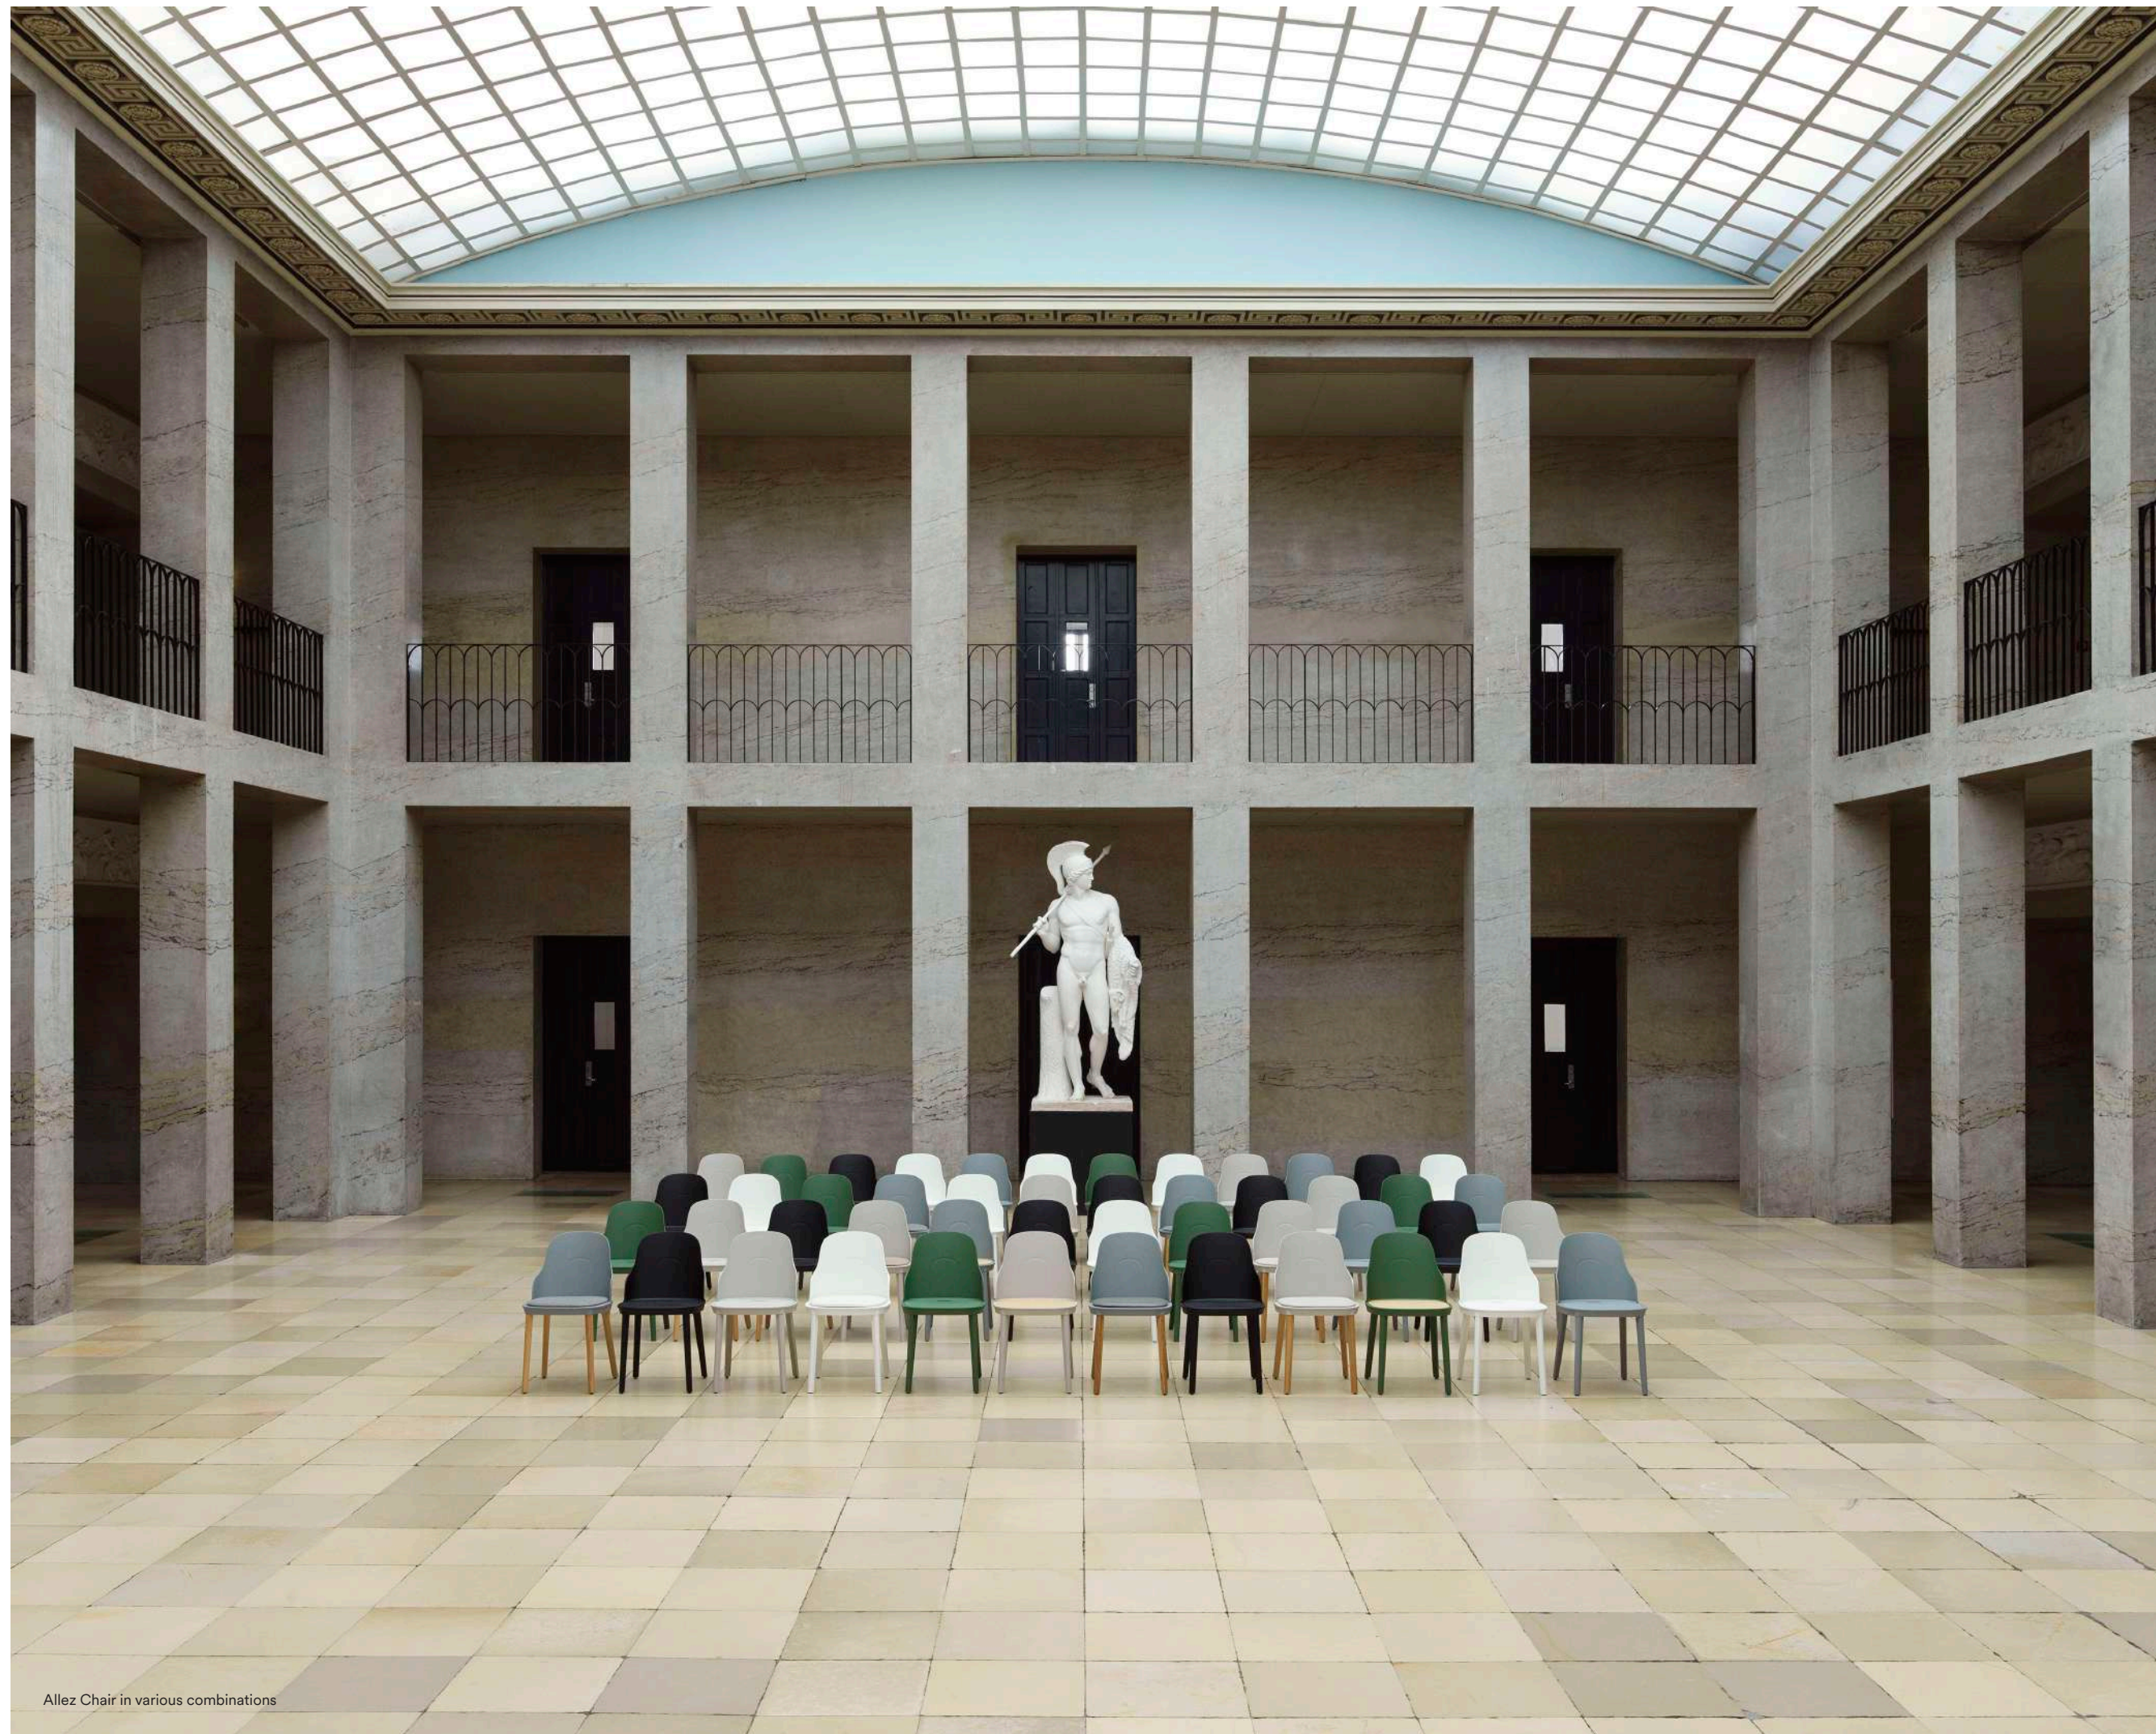

Pind Barstool 65 cm in Brown stained ash

Pind Barstool 65 cm in Brown stained ash

Allez Chair components

Allez Chair in Black, White and Park Green

ALLEZ

A new generation of café chairs, Allez is a design without compromise. Designed to adapt to numerous uses and created with sustainability at its core, Allez is a versatile chair for both indoor and outdoor use.