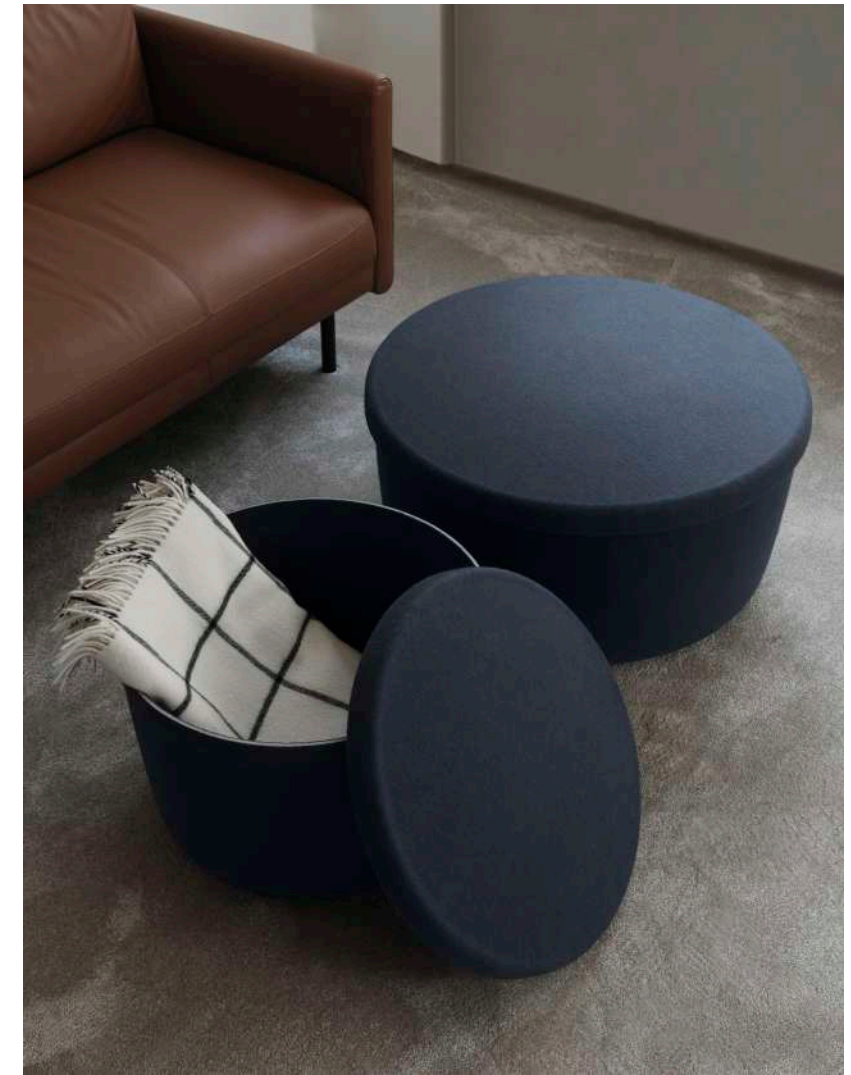

Circus Pouf Duo Large in Green

Circus Pouf in various colors and sizes

Circus Pouf Small in Grey
Circus Pouf Large in Beige

SCENE

PADDED, RECTANGULAR SOFTNESS

Scene Pouf Large in various textiles
Scene Pouf Small

Scene Pouf Large

Hide Storage Pouf Small in Brown
Hide Storage Pouf Large in Brown

Hide Storage Pouf Small in Steel Blue
Hide Storage Pouf Large in Steel Blue

HIDE

Hide Storage Pouf is a versatile, multifunctional piece of furniture that is a bit more resourceful. At the heart of the Hide Storage Pouf is its material composition. Crafted from PET felt, a remarkable fabric made from postconsumer plastic bottles that are extruded into fine polyester fibers, which are then carefully compressed to create a durable and soft felt material.