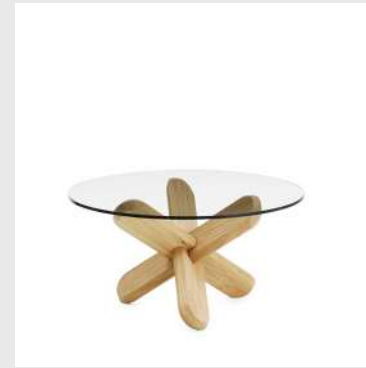

Model: Ding Table
Design: Rudolph Schelling Webermann, 2013
Dimensions: H: 40 x Ø: 70 cm
Tabletop: Glass / Smoke glass