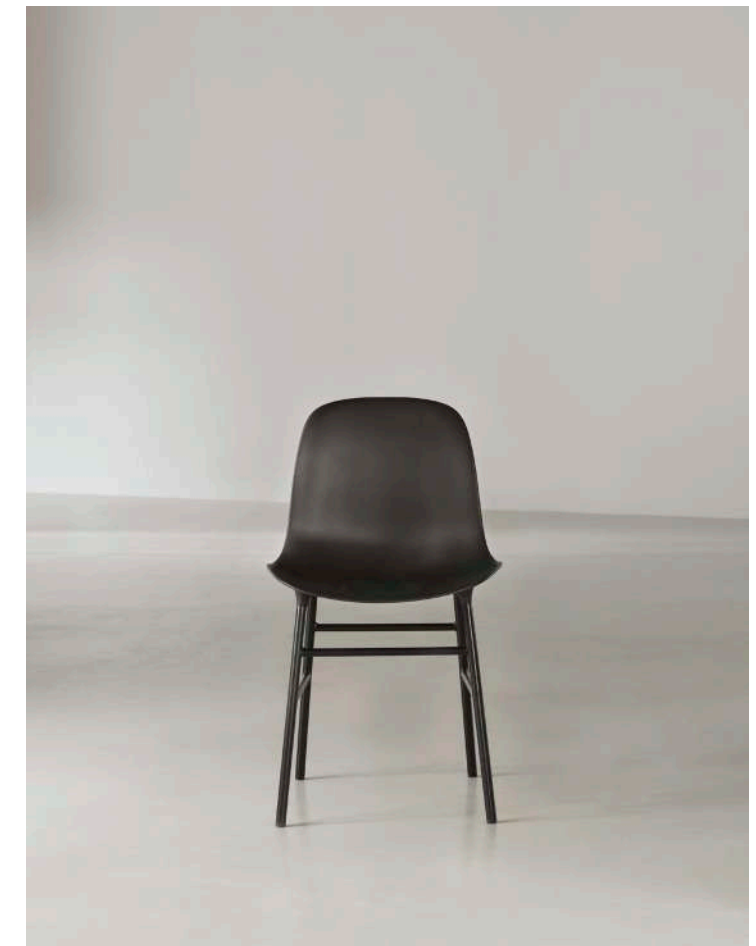

BIT STOOL

The Bit Stool is made from 100% recycled industrial and household plastic. The material is heated to an exact 120 C melting point, making it possible to repeatedly reuse and reheat the material without altering its properties, thus ensuring a circular life cycle.

DINING CHAIRS & BARSTOOLS

FORM
HYG
PIND
ALLEZ
HERIT
TIMB
JUST
KNOT
MY CHAIR
STUDIO
BURRA
ACE
POLE
CIRCA

Form Chair and Barstool in various combinations

Form Bar Chair 75 cm with Red steel legs and full upholstery

Form Chair in Black with Black steel legs

FORM

The Form Chair is an uncompromising design that combines a strong design idiom with comfortable curves and an innovative industrial technique. The sleek mounting solution developed especially for the Form Chair creates a natural integration between seat and base, making it possible to customize the chair with different types of bases to accommodate different settings.