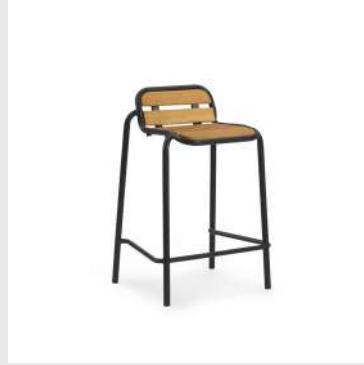

Model: Vig Barstool 65 Robinia
Design: Simon Legald, 2023
Dimensions: H: 78,5 x W: 51 x D: 45 x SH: 65 cm
Specifications: Stackable
Material: Double powder coated steel and oiled Robinia (Black Locust) wood