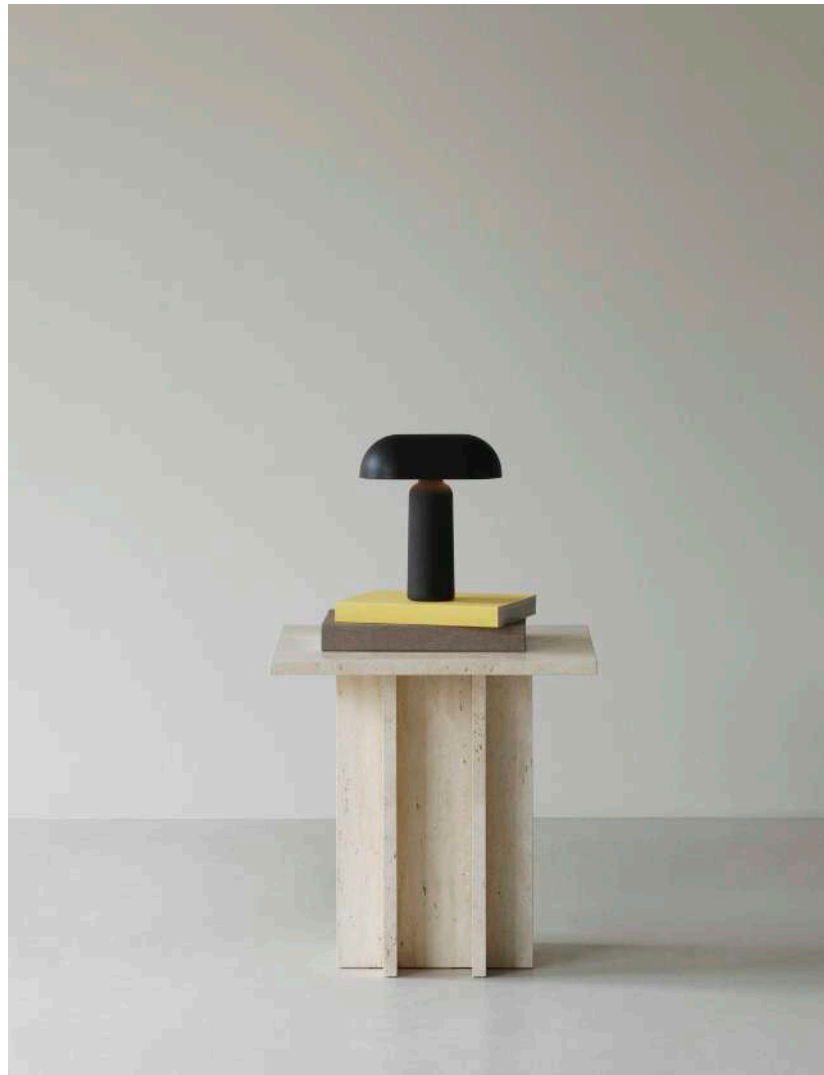

Turn Table in White, Black and Grey

TURN

Turn Table is a small yet functional table with a steel base and a wood or marble tabletop. The name refers to the rotational movement used to adjust the height of its round tabletop, gently raising it up from its bell-shaped steel base. With a minimum height of 41.5 cm and a maximum height of 66.5 cm, this small table can be easily adjusted to suits its existing surroundings.

Turn Table Marble in White and Black

Turn Table Marble in White and Black

Edge Table Small

Edge Table Small
Edge Table Large

EDGE

Crafted from 100% travertine, Edge is a minimalistic design with a straightforward construction. To minimize unnecessary waste, Edge is designed to utilize the way the travertine material is sourced. The natural stone is quarried, then cut into slabs of different sizes. These slabs of varying sizes are then assembled in a simple, geometric construction, making the most of the material. Edge Coffee Table is available in two sizes.