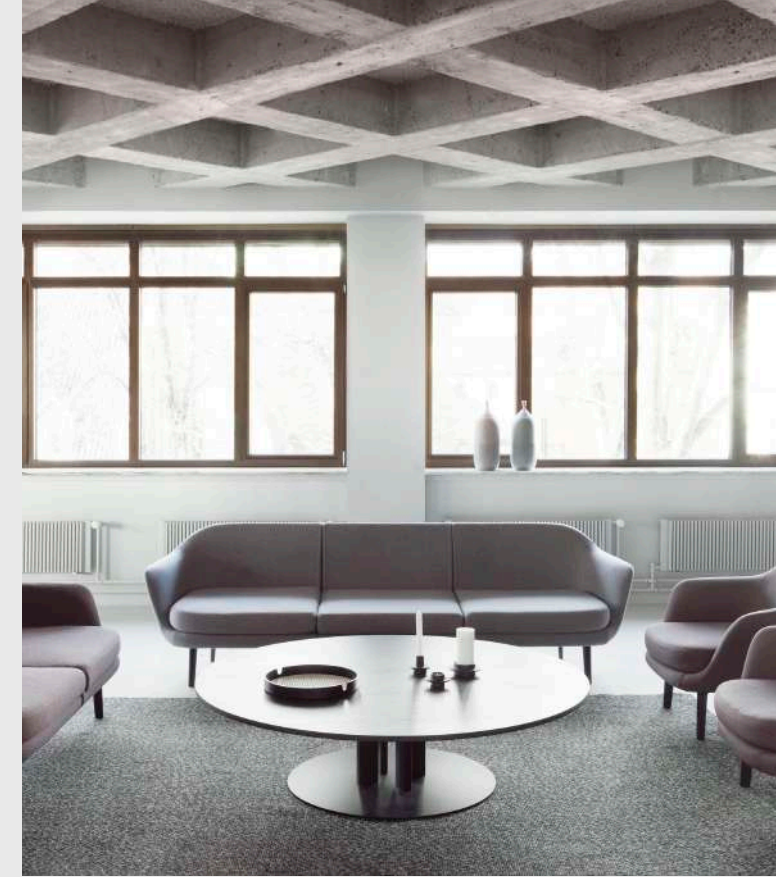

Model: Tablo Table Small
Design: Nikolai Wiig Hansen, 2011
Dimensions: H: 42 x Ø: 50 cm
Tabletop: Plastic composite