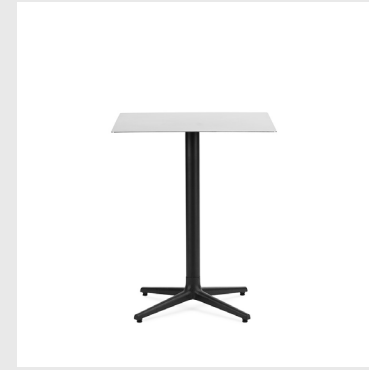

Model: Allez Table
Design: Simon Legald, 2021
Dimensions: H: 75 x Ø: 60 cm
Specifications: 3 legs
Tabletop: Polished marble / Oak veneer / Stainless steel

Base: Cast iron

Model: Allez Table
Design: Simon Legald, 2021
Dimensions: H: 75 x L: 60 x D: 60 cm
Specifications: 3 legs
Tabletop: Oak veneer / Stainless steel