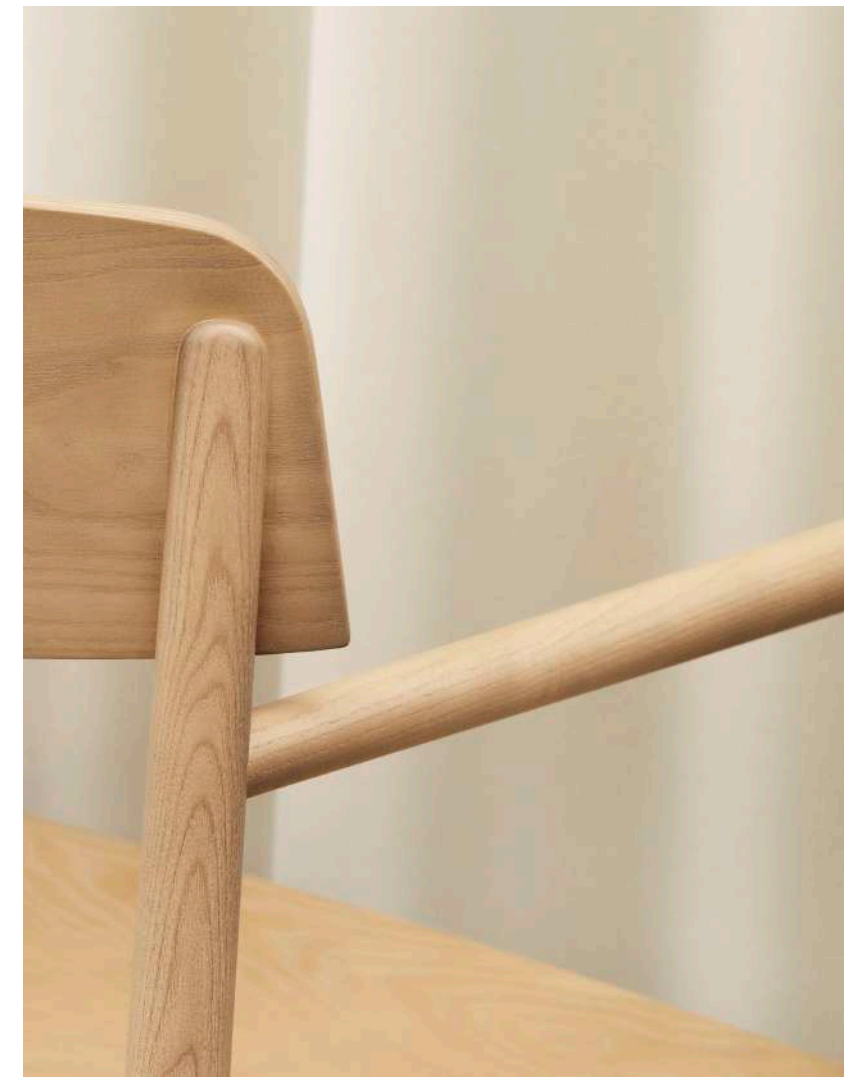

Herit Chair in various combinations

Herit Chair in Black with upholstery

Timb Chair in various combinations

Timb Armchair in Tan

TIMB

Timb is the fundamental essence of a chair whose clean and humble design emerges from its function. The name Timb derives from an appreciation of the material of which the chair is made. The high quality craftsmanship is visible from all angles, highlighting the simple and honest design language and making Timb an excellent choice not just for the home but for cafés, restaurants, cafeterias and educational institutions as well. A wooden chair for all.