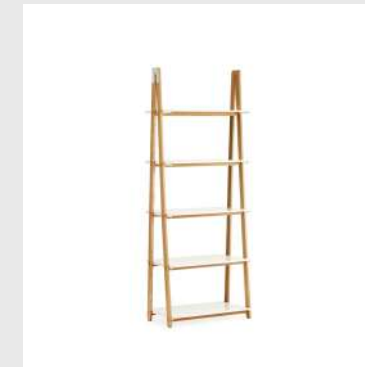

Model: One Step Up Bookcase High
Design: Francis Cayouette, 2010
Dimensions: H: 200 x W: 78 x D: 45 cm
Frame: Lacquered ash

Shelves: Powder coated steel

STORAGE