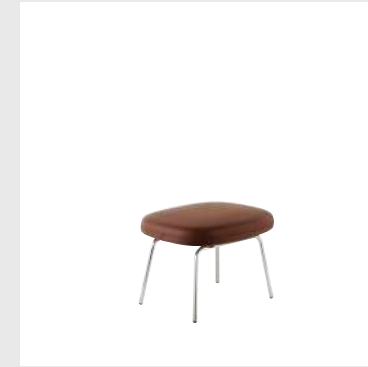

Model: Era Footstool
Design: Simon Legald, 2014
Dimensions: H: 39 x W: 53 x D: 42 x SH: 39 cm
Seat: Rigid PU foam with steel reinforcement and full upholstery
Legs: Powder coated steel / Chrome

Upholstery: Comes with full upholstery in a wide range of textiles and leathers