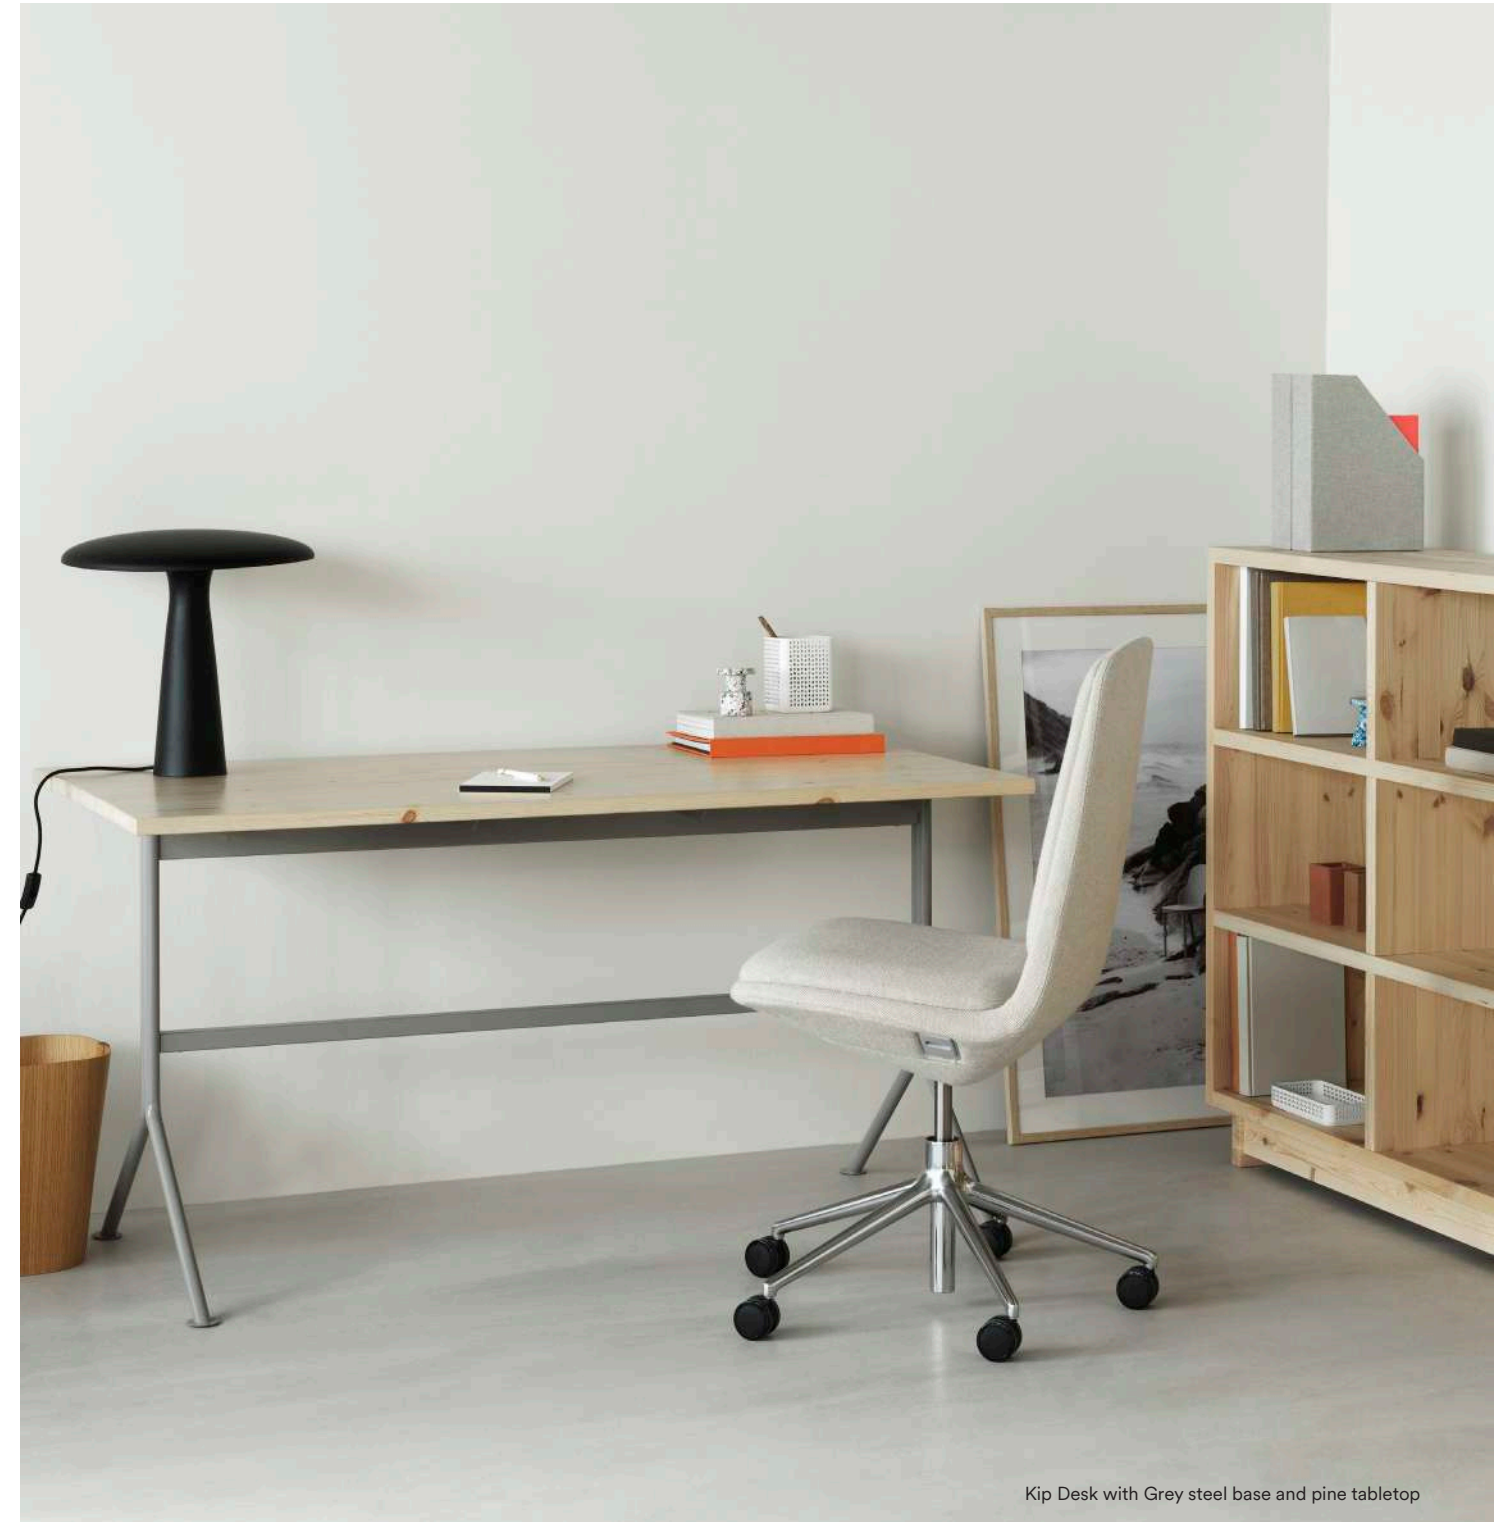

Bue Table in Brown stained ash

Slice Table H75 Ø120 cm in oak

Slice Table H75 Ø120 cm with oak legs and linoleum tabletop

SLICE

Great attention has been paid to the details of the Slice collection, a series of tables characterized by timeless harmony. Slice is crafted from natural, high-quality materials that exude warmth and exclusiveness. The durability of the materials makes Slice suitable for homes, offices and restaurants that need a design that can withstand both frequent and long-term use.

KIP

**FOR THE SLEEK,
TIMELESS WORKSPACE**

Kip Desk with Black steel base and Dark Brown stained pine tabletop

Kip Desk with Grey steel base and pine tabletop

Kip Desk with Black steel base and oak tabletop