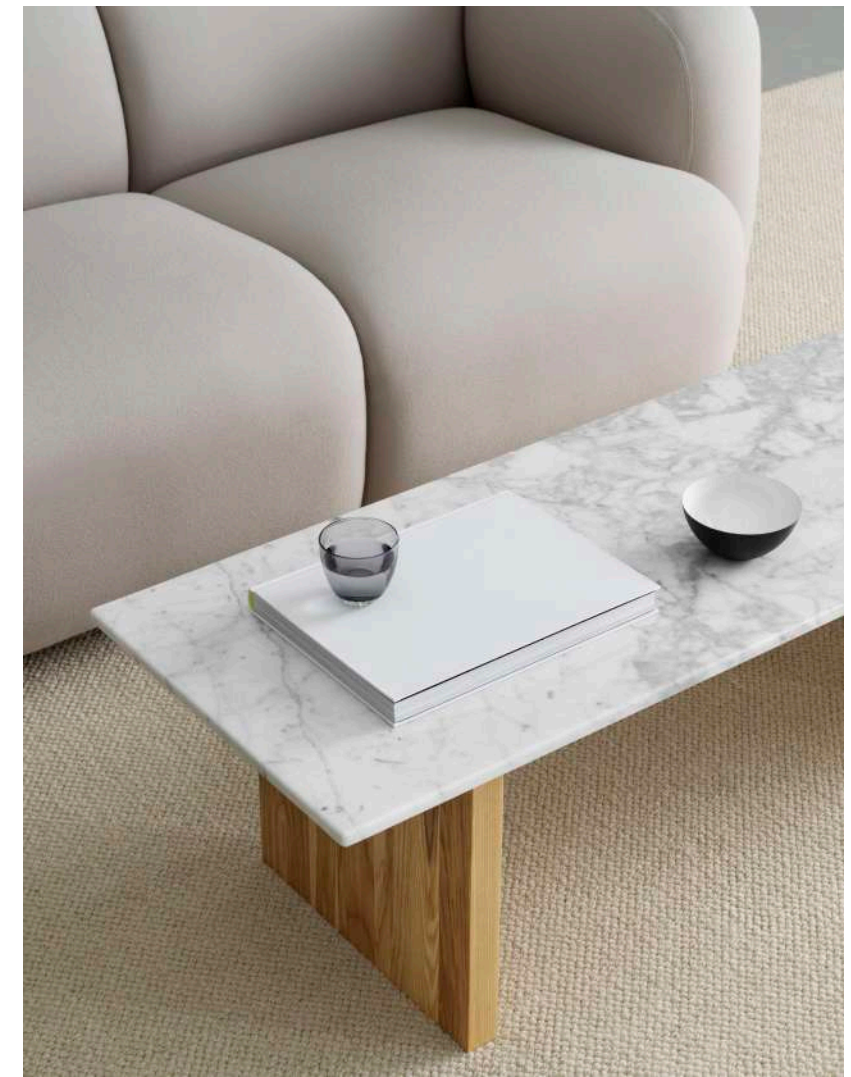

Solid Table White

SOLID

Solid is a minimalist coffee table made from just two components: A natural, solid ash base and an elegant marble tabletop, available in three color-coordinated options. The result is a timeless and sturdy coffee table with a simple design stripped of unnecessary details.