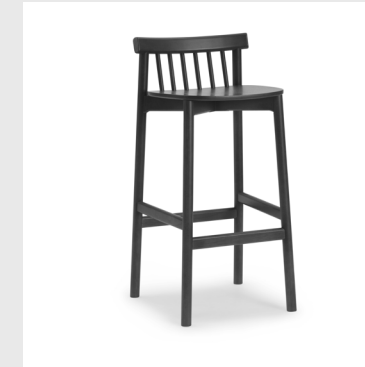

Model: Pind Barstool
Design: Simon Legald, 2023
Dimensions: H: 81,5 x W: 44,5 x D: 45 x SH: 65 cm
Material: Stained and lacquered ash, Lacquered ash

Model: Pind Barstool
Design: Simon Legald, 2023
Dimensions: H: 91,5 x W: 44 x D: 45 x SH: 75 cm
Material: Stained and lacquered ash, Lacquered ash