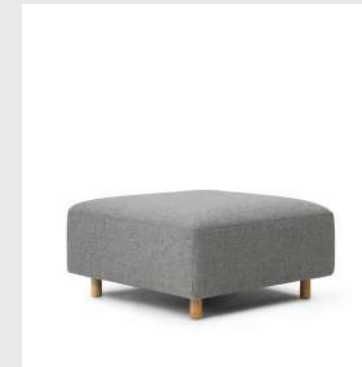

Model: Redo Modular Sofa Pouf
Design: Simon Legald, 2023
Dimensions: H: 43 x W: 84 x D: 84 cm
Frame: Combination of pine and chipboard
Filling: PU Foam
Legs: Oak / Painted oak

Upholstery: Comes with upholstery in a wide range of textiles and leathers

SOFAS