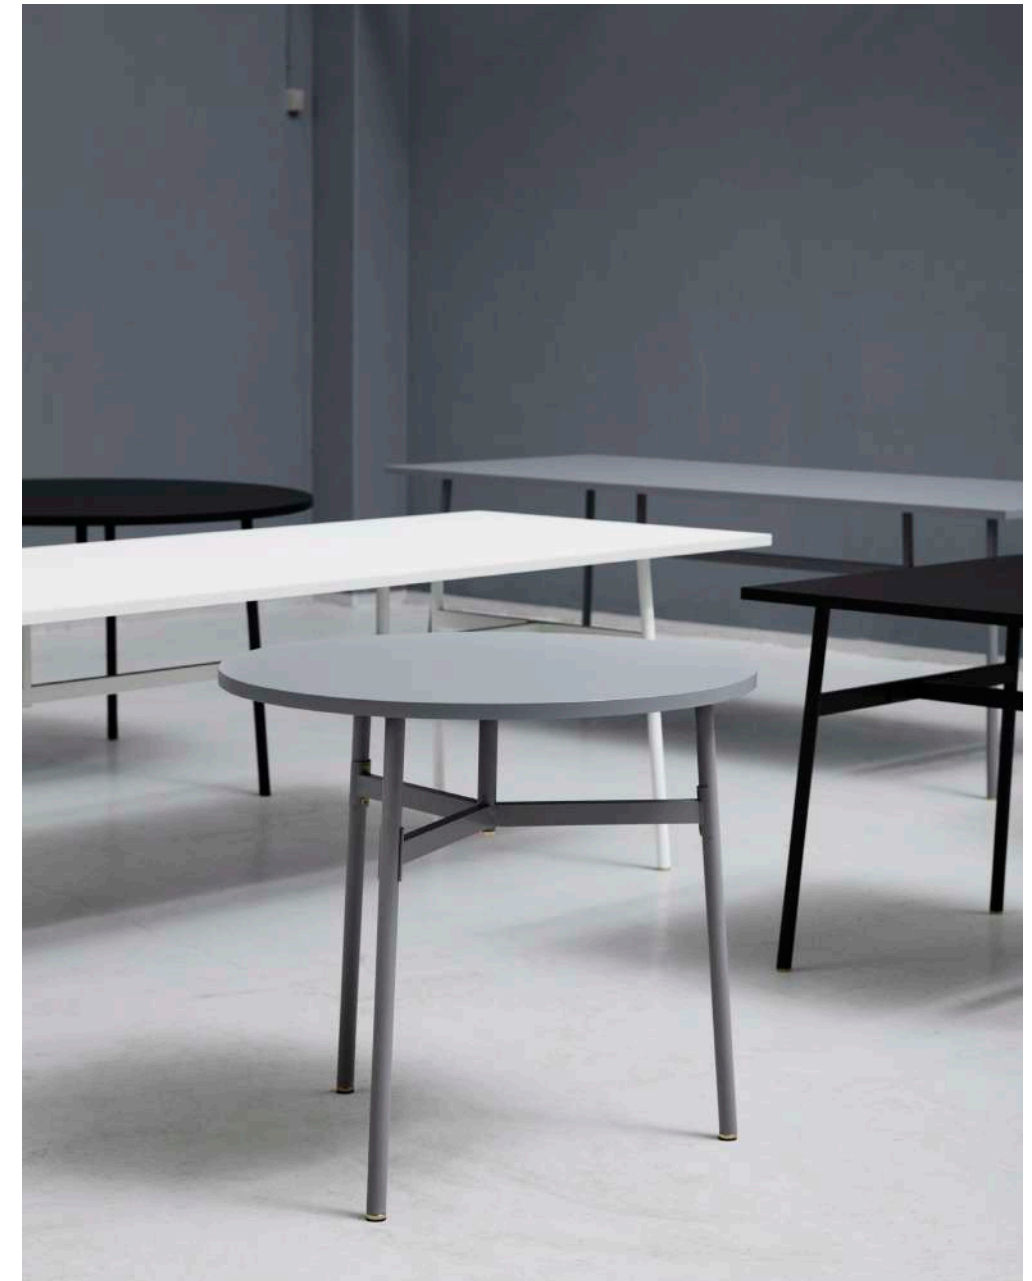

Union Table in various combinations