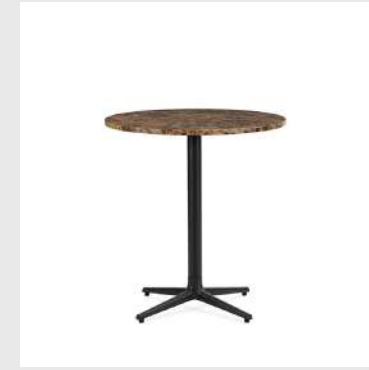

Model: Allez Table
Design: Simon Legald, 2021
Dimensions: H: 75 x Ø: 70 cm
Specifications: 4 legs
Tabletop: Polished marble / Oak veneer / Stainless steel