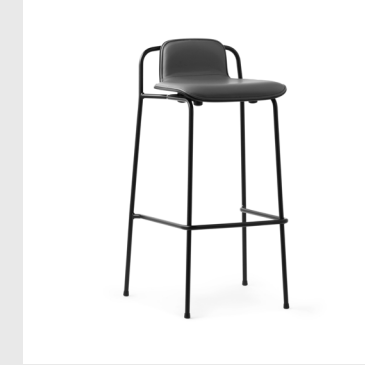

Model: Studio Barstool
Design: Simon Legald, 2018
Dimensions: H: 90 x W: 48 x D: 47 x SH: 75 cm
Specifications: Stackable
Shell: Lacquered oak veneer / Painted and lacquered ash veneer

Legs: Powder coated steel

Upholstery: Available with full or front upholstery in a wide range of textiles and leathers