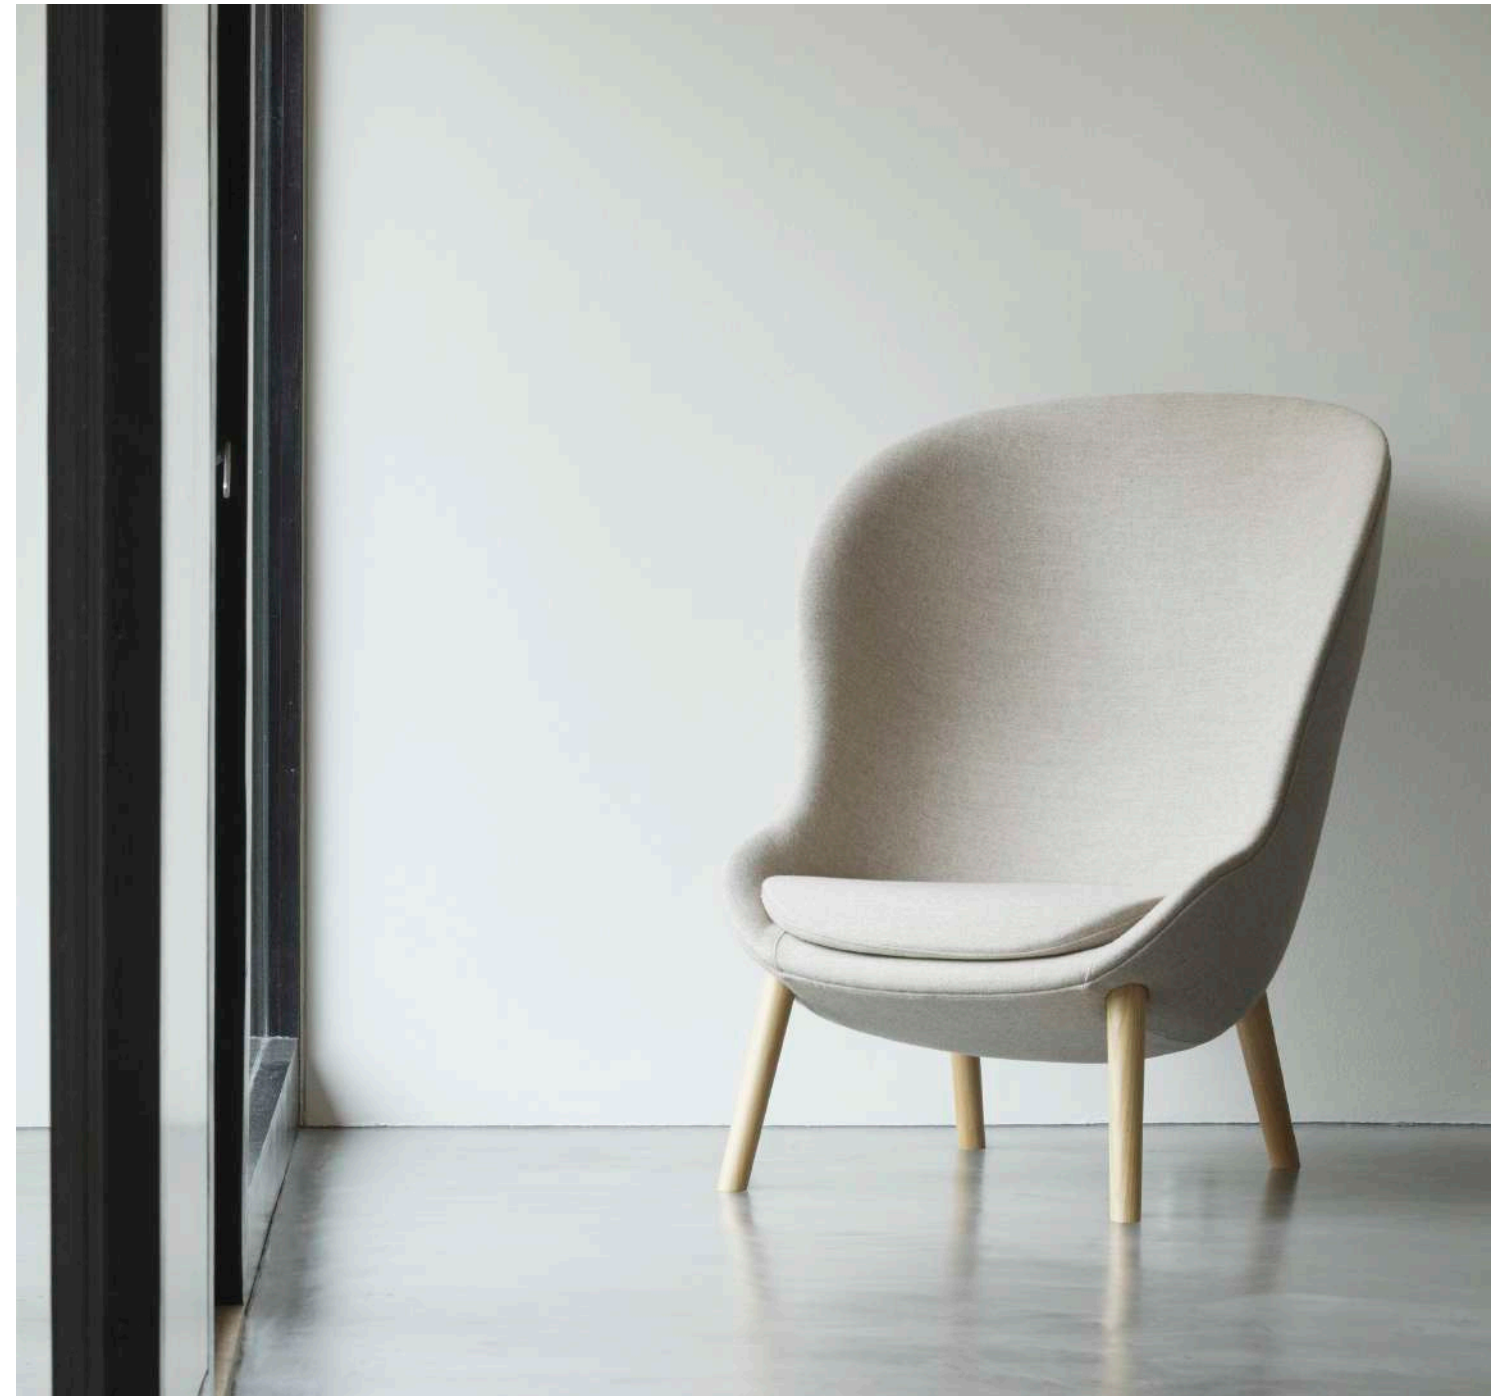

Designed to last, the durable materials and timeless expression makes Drape a relevant furniture piece for many years to come. Crafted with a specific focus on creating a chair that would fit seamlessly into any lounge setting, the aesthetic lounge chair is perfect for lobbies and receptions as well as living rooms and cozy reading nooks. In total, Drape is a contemporary lounge chair with a soft, enveloping appeal expressed through its classic and timeless silhouette.

Hyg Lounge Chair Low with oak legs
Hyg Footstool with oak legs

HYG

Taking its name from the Danish concept of “hygge”, which means security, warmth and coziness, the Hyg Lounge series embraces precisely that. The welcoming design offers immediate comfort, and is characterized by organic shapes and a timeless, sophisticated expression.

Hyg Lounge Chair High with aluminum swivel legs

Hyg Sofa with oak legs

Hyg Lounge Chair High

Hyg Lounge Chair High with oak legs

ERA

**A CONTEMPORARY
CLASSIC DESIGNED
TO TRANSCEND
GENERATIONS**

Era Lounge Chair Low with oak legs