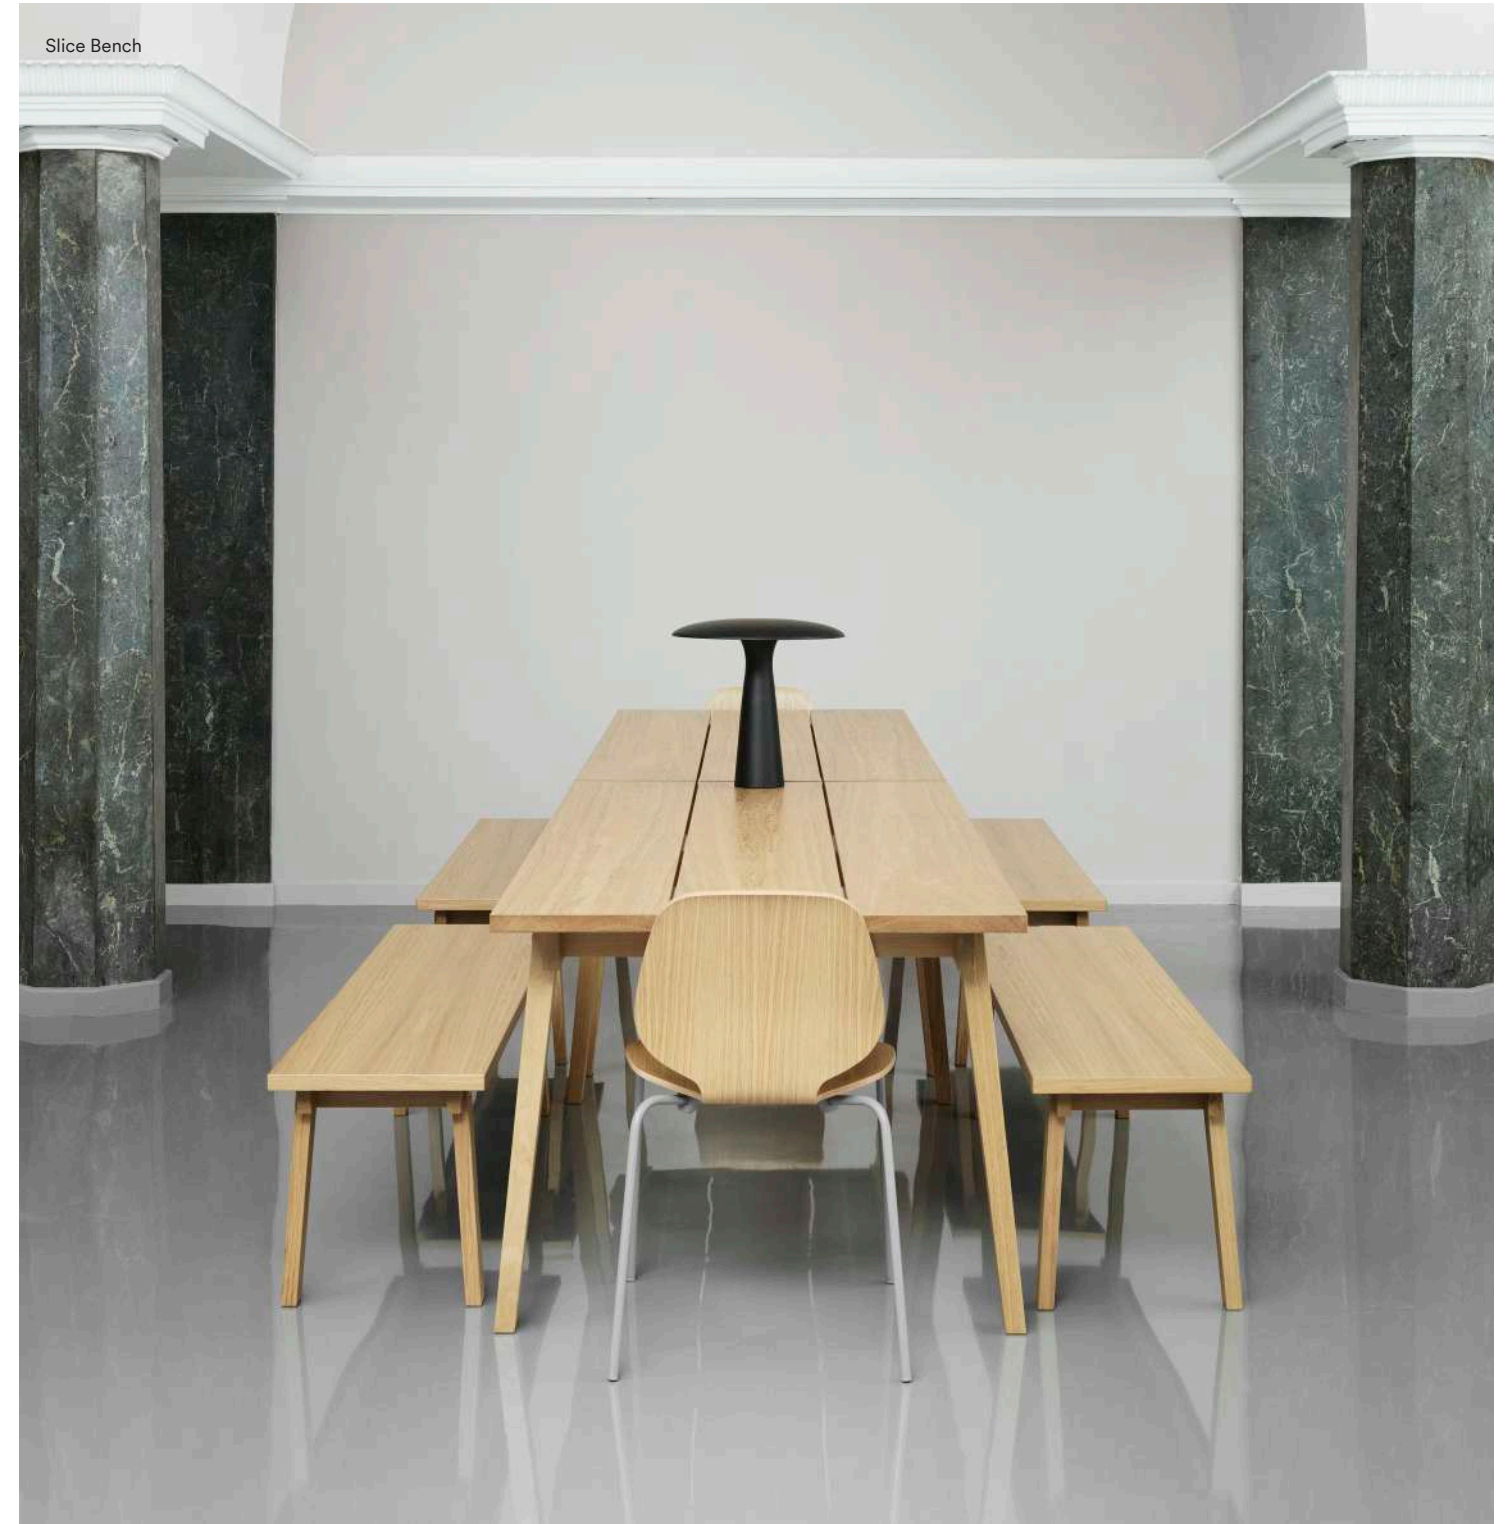

Stretch Bench 160 cm

Stretch Bench 200 cm
Stretch Bench 160 cm
Stretch Stool

Stretch Bench 160 cm

Stretch Bench 160 cm

SLICE

SLEEK AND STURDY SEATING

TABLES

**SCALA
BUE
SLICE
KIP
UNION
FORM
ALLEZ
JOURNAL**

Scala Table in various combinations

Scala Table H75 Ø150 cm with Coffee marble tabletop

Scala Table H75 Ø70 cm with Black oak tabletop

SCALA

Scala Table is a straightforward design with an emphasis on the column's architectural features. Scala's characteristic frame is composed of four columns that change in expression depending on the vantage point. The sturdy base is fashioned from solid steel while the round tabletop is available in either oak veneer, marble or stainless steel in a variety of sizes.