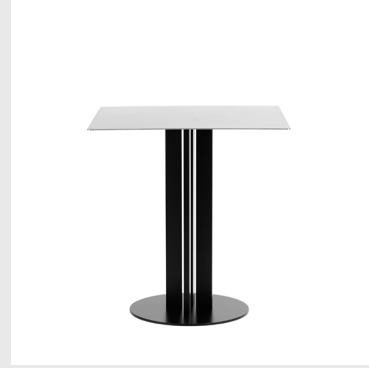

Model: Scala Café Table
Design: Simon Legald, 2021
Dimensions: H: 75 x L: 70 x D: 70 cm
Tabletop: Polished marble / Oak veneer / Stainless steel