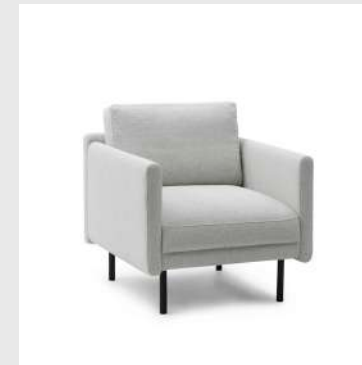

Model: Rar Armchair
Design: Simon Legald, 2023
Dimensions: H: 81 x L: 79 x D: 87 x SH: 45,5 cm
Frame and seat: Pine and chipboard
Filling: PU Foam
Legs: Powder-coated steel

Upholstery: Comes with textile upholstery: Re-Born Dark Grey or Venezia Off-White or leather upholstery: Omaha Leather Cognac