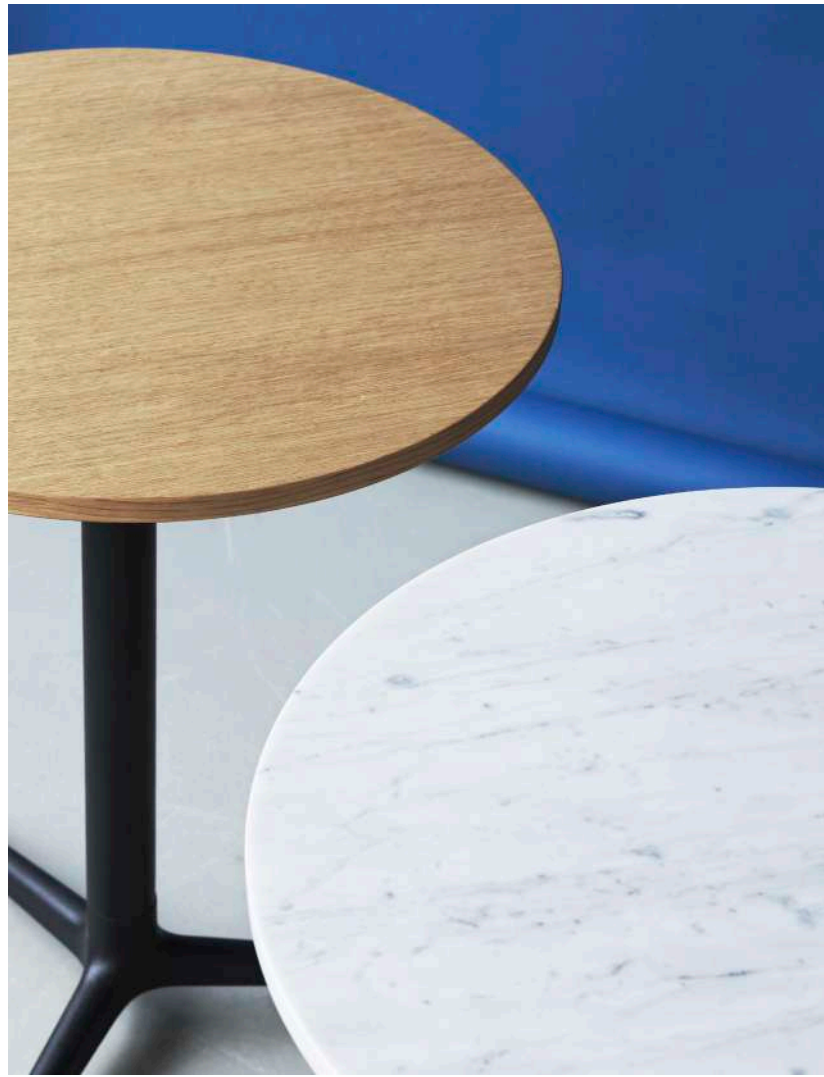

Allez Table with oak tabletop
Allez Table with White marble tabletop

ALLEZ

The versatile Allez collection also includes a table series. The Allez Table consists of a durable cast-iron base and a selection of square or circular tabletops. Inspired by the classic café table, the material options include marble, stainless steel and oak veneer in a variety of sizes. Just like its designated companion, the Allez Chair, Allez Table offers an abundance of combinations allowing the table to be tailored to suit any need.