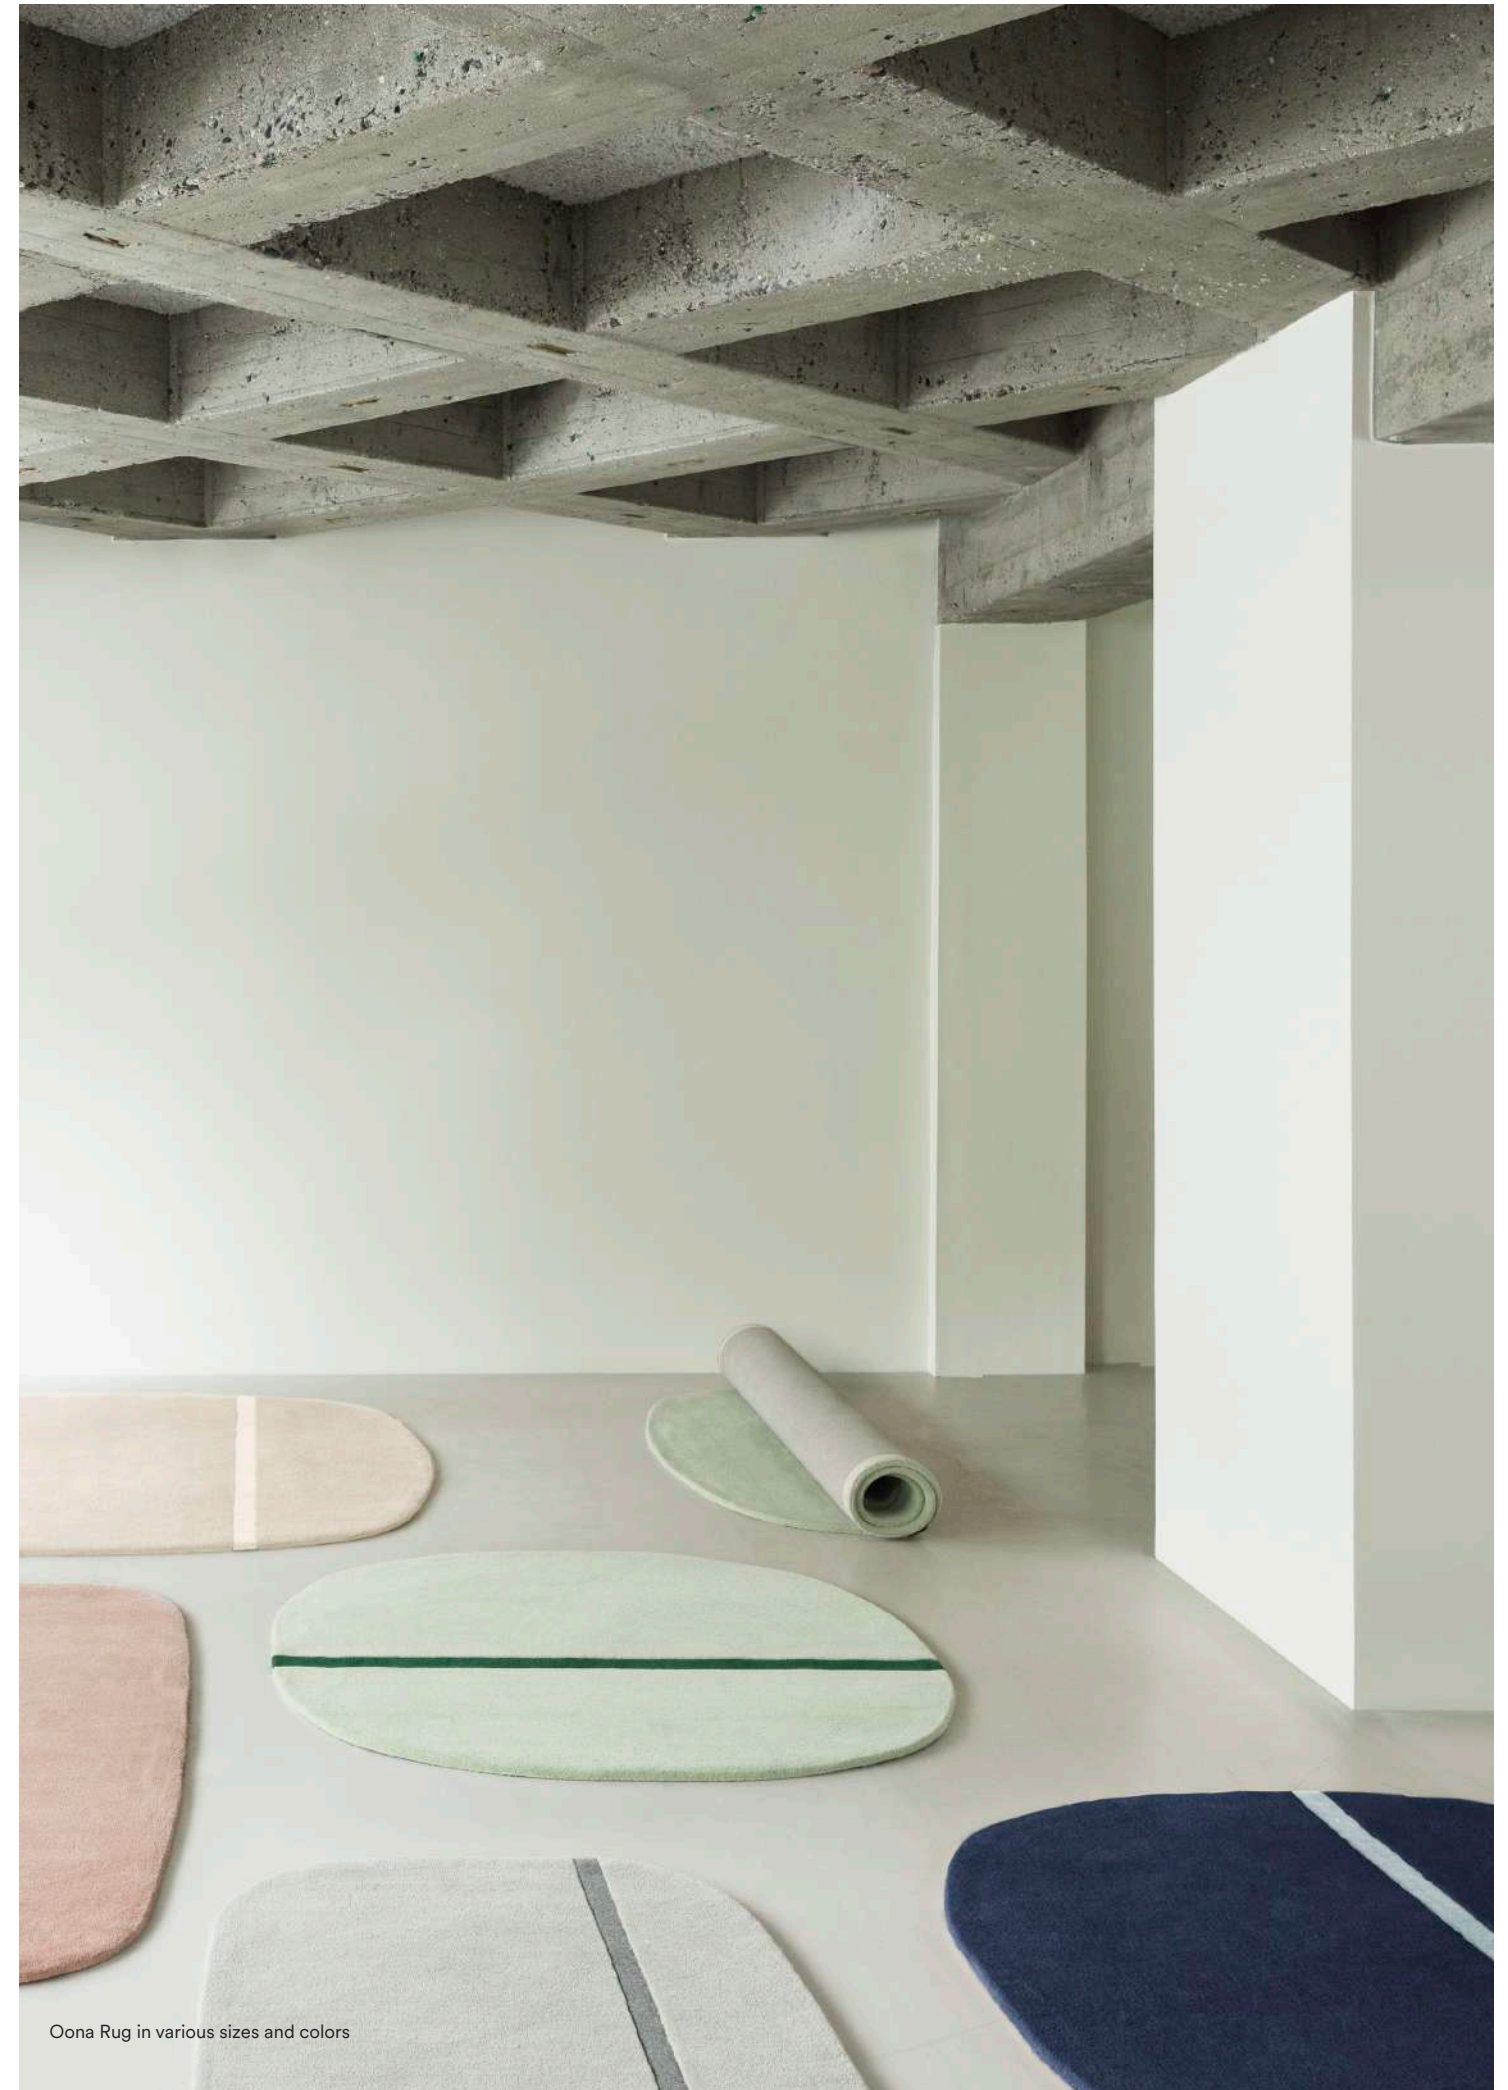

Oona Rug in various sizes and colors