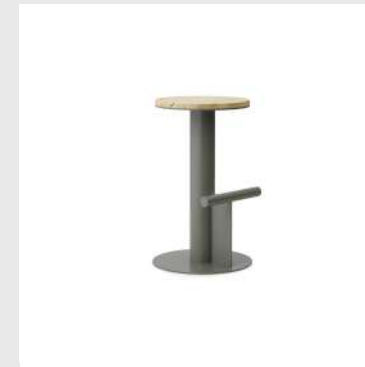

Model: Pole Barstool
Design: Simon Legald, 2023
Dimensions: H: 65 x Ø40 cm
Seat: Pine wood
Base: Powder-coated steel