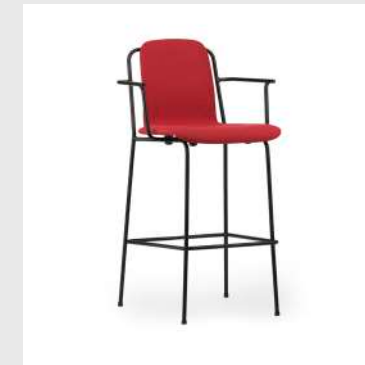

Model: Studio Bar Armchair
Design: Simon Legald, 2020
Dimensions: H: 113 x W: 60 x D: 57 x SH: 75 cm
Shell: Lacquered oak veneer / Painted and lacquered ash veneer

Legs: Powder coated steel

Upholstery: Available with full or front upholstery in a wide range of textiles and leathers