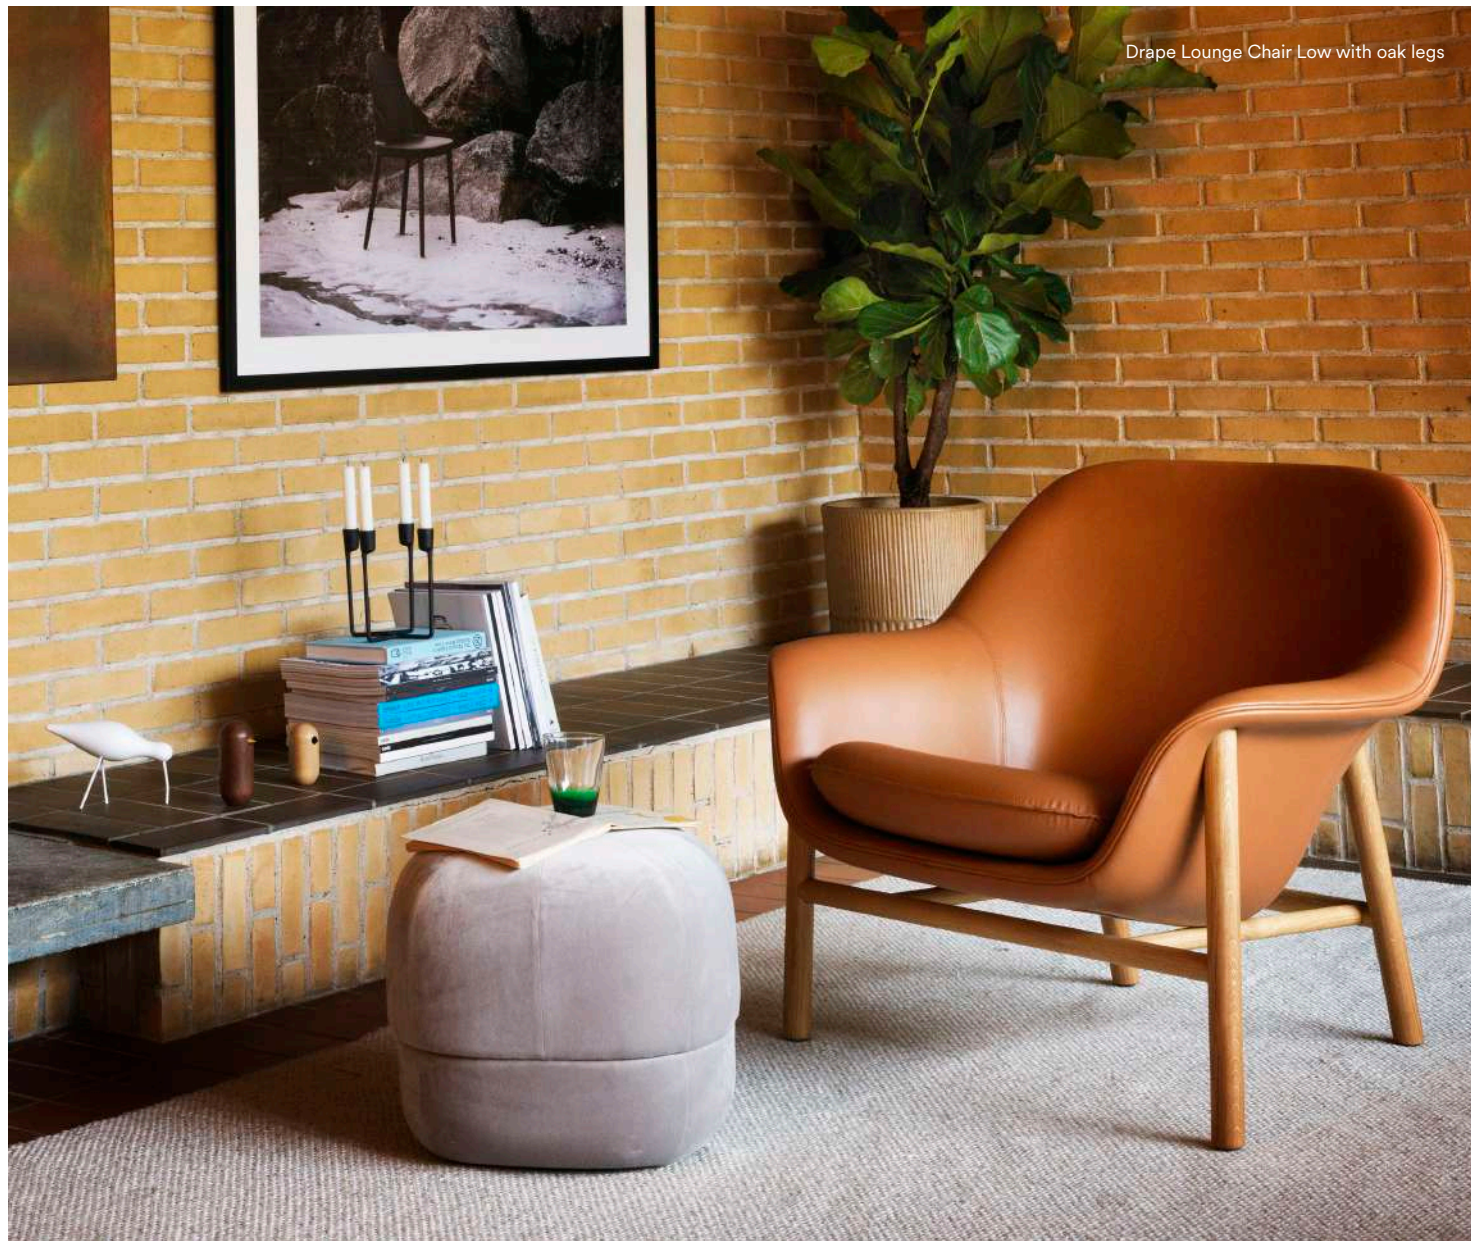

Available to tailor to any preference or setting, Drape can be upholstered in an extensive selection of textiles and leathers from Kvadrat, Camira and Sørensen Leather, each offering a broad spectrum of colors and nuances to choose between. As an added decorative detail, Drape can be customized with contrasting textiles and leathers for the piping and cushion upholstery.

Designed to last, the durable materials and timeless expression makes Drape a relevant furniture piece for many years to come. Crafted with a specific focus on creating a chair that would fit seamlessly into any lounge setting, the aesthetic lounge chair is perfect for lobbies and receptions as well as living rooms and cozy reading nooks. In total, Drape is a contemporary lounge chair with a soft, enveloping appeal expressed through its classic and timeless silhouette.

Drape Lounge Chair Low with oak legs