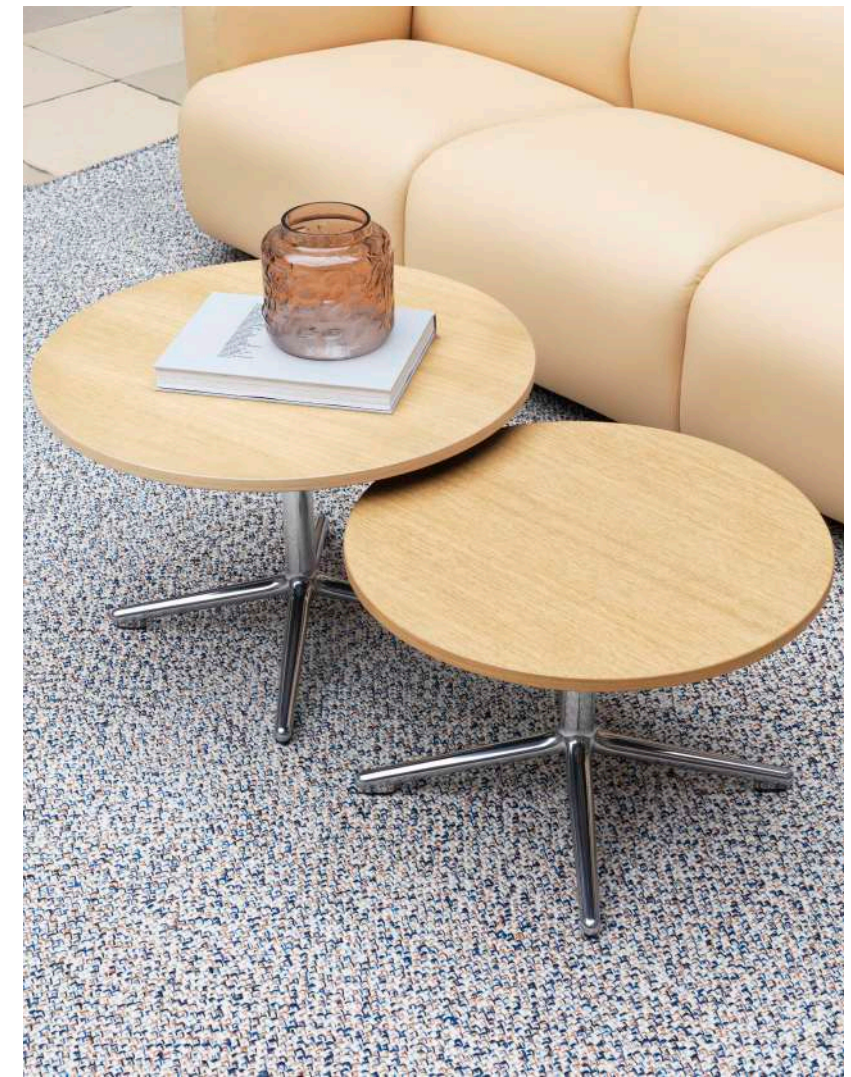

Lunar Coffee Table H45 Ø60 cm with aluminum legs and oak tabletop
Lunar Coffee Table H40 Ø70 cm with aluminum legs and oak tabletop

LUNAR

Referring to its full-moon silhouette, the graceful Lunar Table is available in four beautiful surfaces made from gorgeous marble and warm, stately oak. With height options of 40 or 45 cm, the Lunar tables can be arranged either individually or in a cluster to create a unique table decor, making the tables both a sophisticated and functional choice for any office lobby or soft open living space.