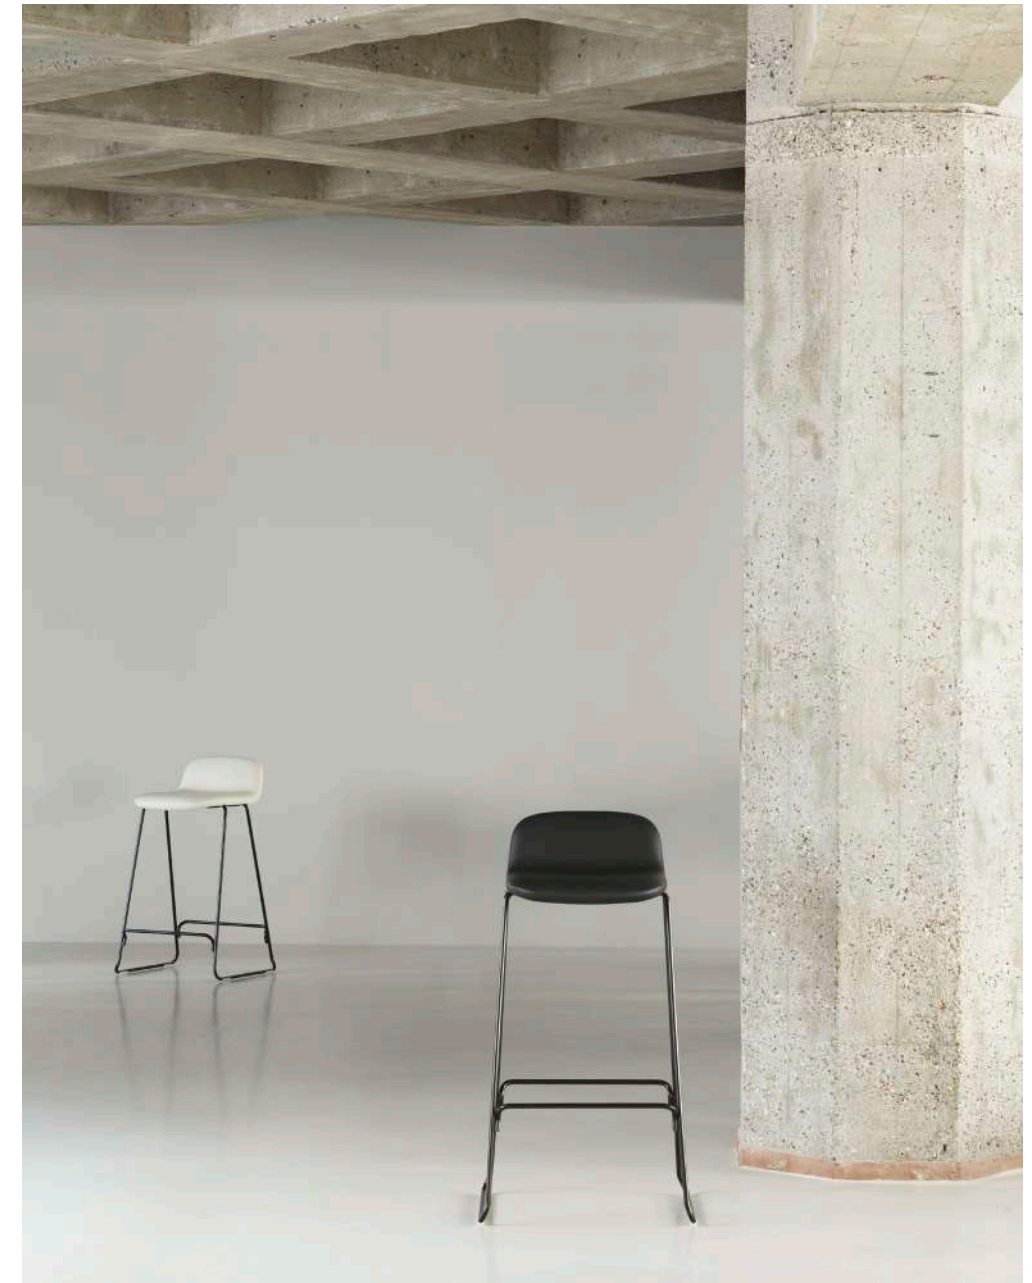

Just Barstool 65 cm with Black steel legs and upholstery
Just Barstool w. back 75 cm with Black steel legs and upholstery

Just Chair with chrome legs and upholstery

Just Barstool w. back 75 cm with Black steel legs and upholstery