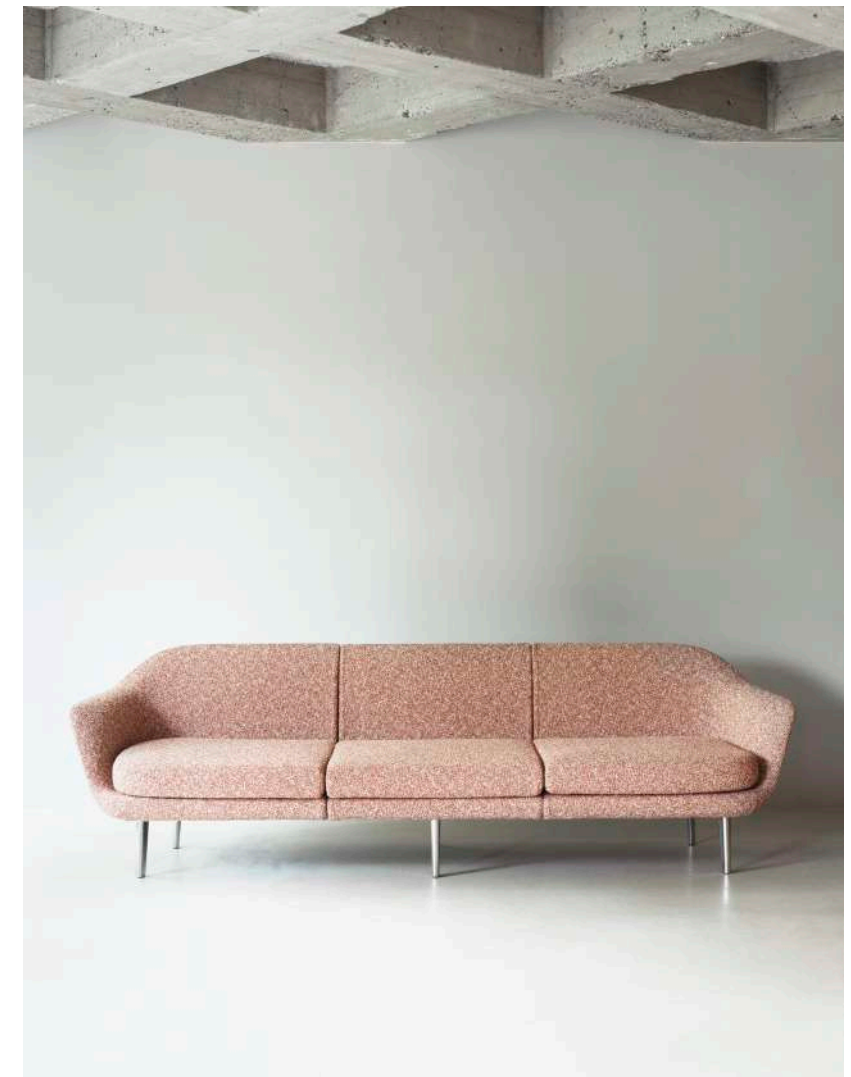

Sum Modular Sofa with aluminum legs

SUM

Sum is a well-proportioned modular sofa design that stands as the epitome of contemporary elegance. The design is stringent and focused, but invitingly open in character. Elegant and resolute, the sofa spreads out its armrests and invites you into its soft and homely embrace.