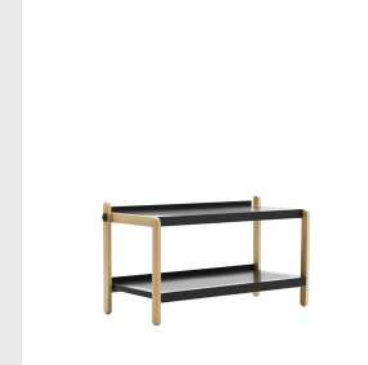

Model: Sko Shoe Rack
Design: Simon Legald, 2013
Dimensions: H: 42 x W: 76 x D: 34 cm
Frame: Lacquered ash

■
Shelves: Powder coated steel
■ ■