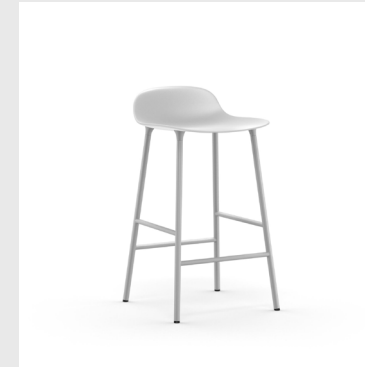

DINING CHAIRS & BARSTOOLS

Model: Form Barstool
Design: Simon Legald, 2014
Dimensions: H: 77 x W: 42,5 x D: 42,5 x SH: 65 cm
Shell: Polypropylene

Legs: Powder coated steel / Chrome / Brass plated steel

Upholstery: Available with full upholstery in a wide range of textiles and leathers