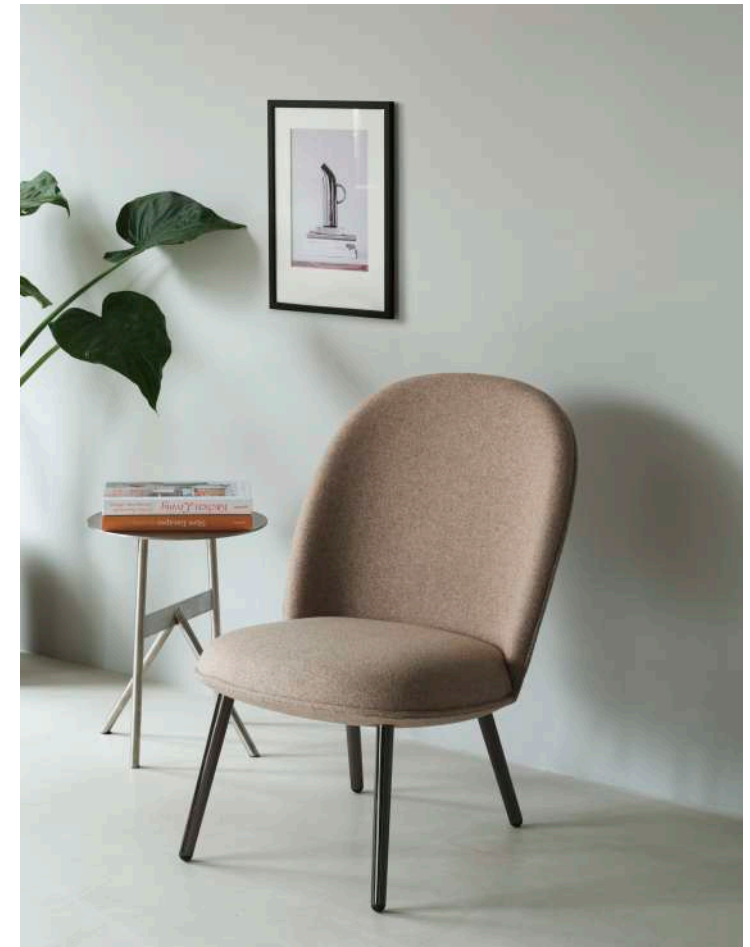

Era Lounge Chair High with Black aluminum swivel legs
Era Footstool with Black aluminum legs

Era Lounge Chair Low with chrome legs

Era Sofa with Black steel legs

Pad Lounge Armchair High with aluminum swivel legs

Pad Lounge Chair High with aluminum swivel legs

PAD

The Pad Lounge Chair series attains its special character from the combinations of materials, tactility and shape. Molded shells in oak veneer stand in contrast to a soft padded front while a metal frame adds strength and airiness. In full, a balanced design which captures the comfortable and the streamlined, the classic and the foresighted.

Pad Lounge Chair High with Black steel legs
Pad Lounge Chair Low with Grey steel legs

Ace Lounge Chair with oak legs

Ace Lounge Chair with Black metallic steel legs

ACE

The Ace Lounge collection is characterized by its simple yet refined design. Crafted for settings with limited space yet with an affinity for quality and aesthetics, Ace offers maximum comfort in condensed form. Rounded contours emphasize the inviting volume of the full upholstery, which stand in contrast to the chair's minimalistic silhouette, elegantly balancing the refined and the relaxed.