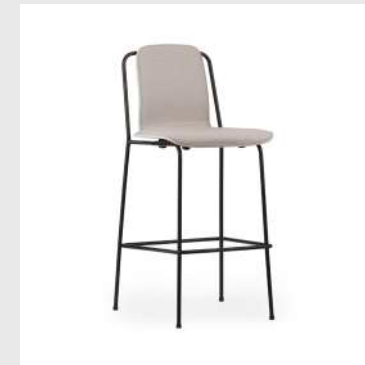

Model: Studio Bar Chair
Design: Simon Legald, 2020
Dimensions: H: 113 x W: 52 x D: 57 x SH: 75 cm
Shell: Lacquered oak veneer / Painted and lacquered ash veneer

Legs: Powder coated steel

Upholstery: Available with full or front upholstery in a wide range of textiles and leathers