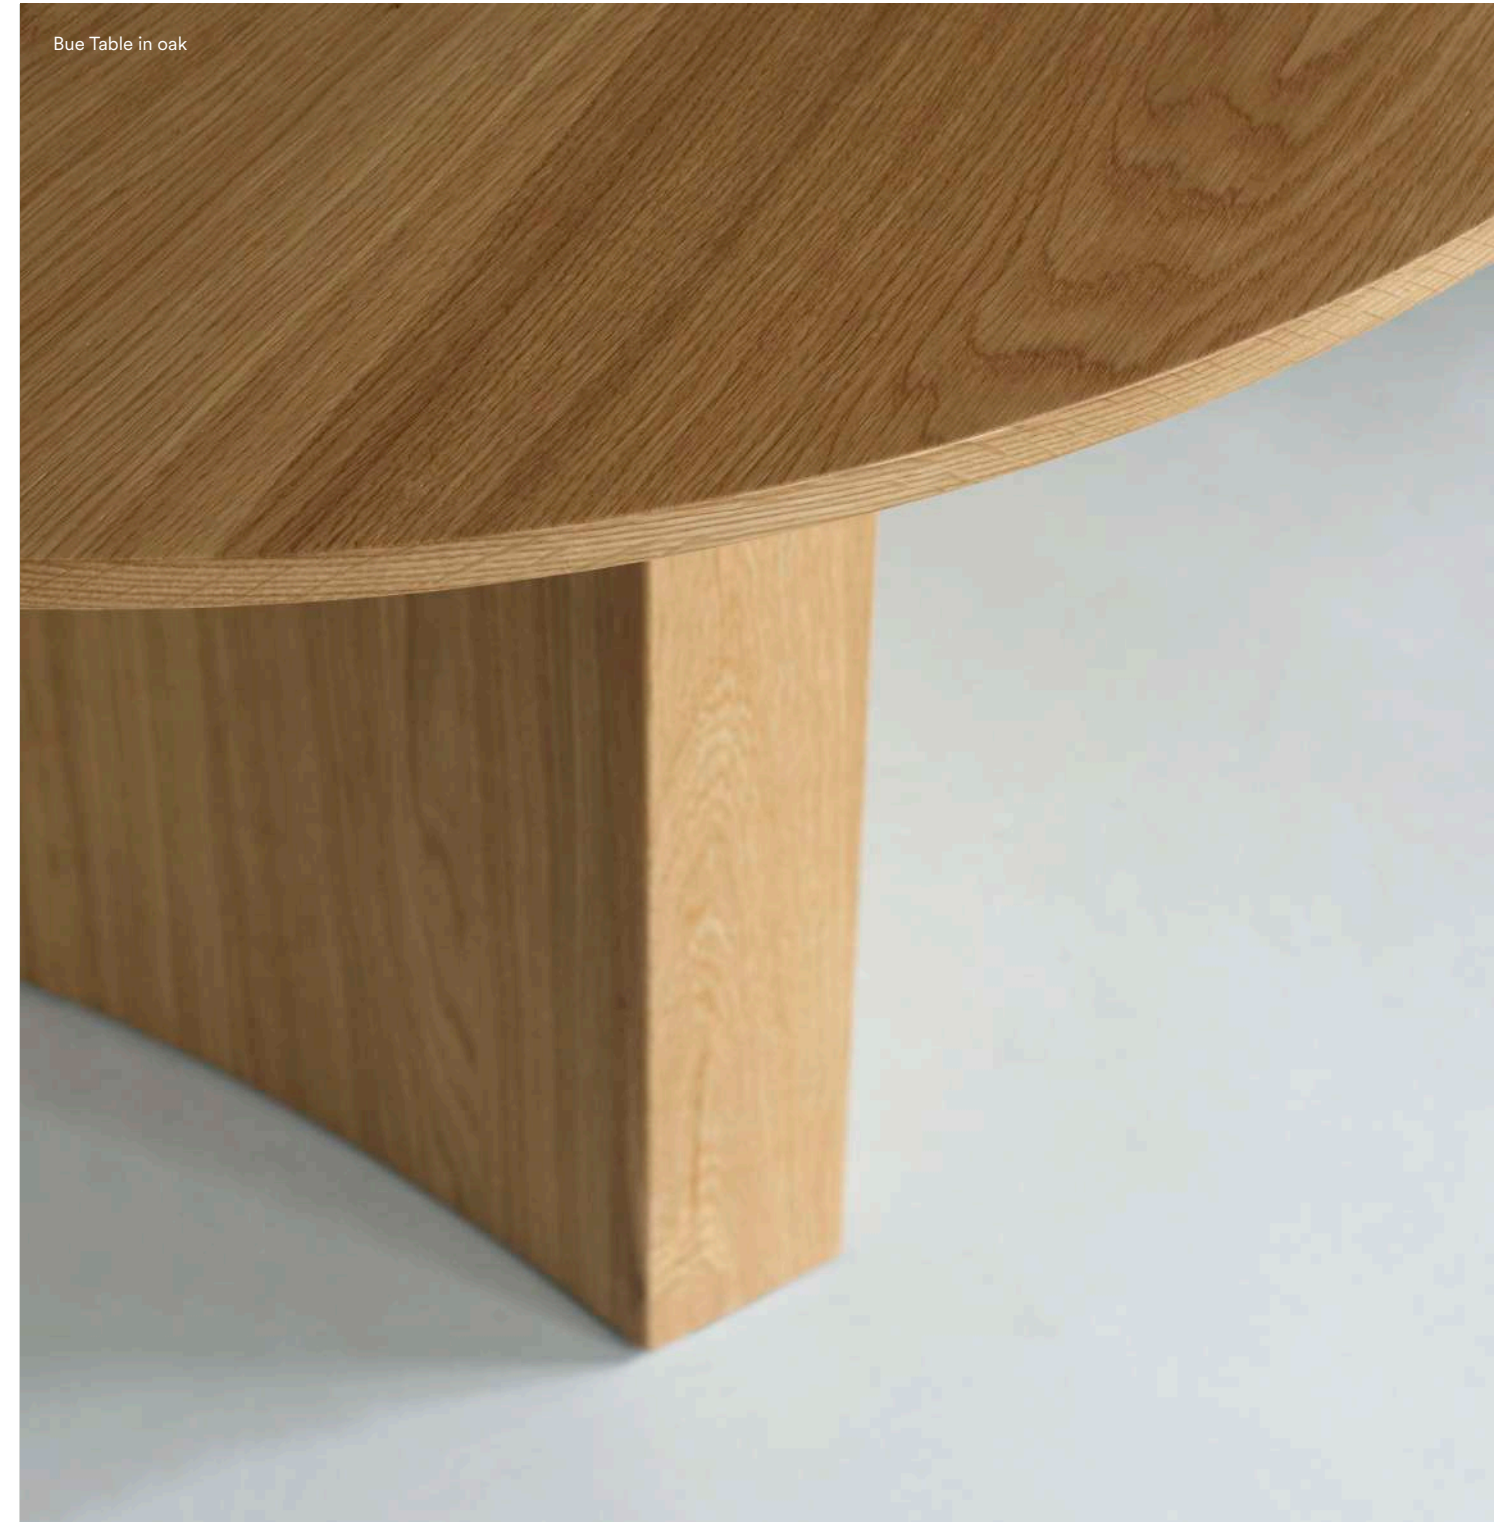

Scala Table H75 Ø150 cm with oak tabletop

Scala Table H75 Ø130 cm with White marble tabletop

BUE

**CONTRASTING
SHAPES AND
COMPLEMENTARY LINES**

Bue Table in oak

Bue Table in oak

Bue Table in oak
Bue Table in Brown stained ash

Bue Table in Brown stained ash

Slice Table H75 Ø120 cm in oak

Slice Table H75 Ø120 cm with oak legs and linoleum tabletop

SLICE

Great attention has been paid to the details of the Slice collection, a series of tables characterized by timeless harmony. Slice is crafted from natural, high-quality materials that exude warmth and exclusiveness. The durability of the materials makes Slice suitable for homes, offices and restaurants that need a design that can withstand both frequent and long-term use.