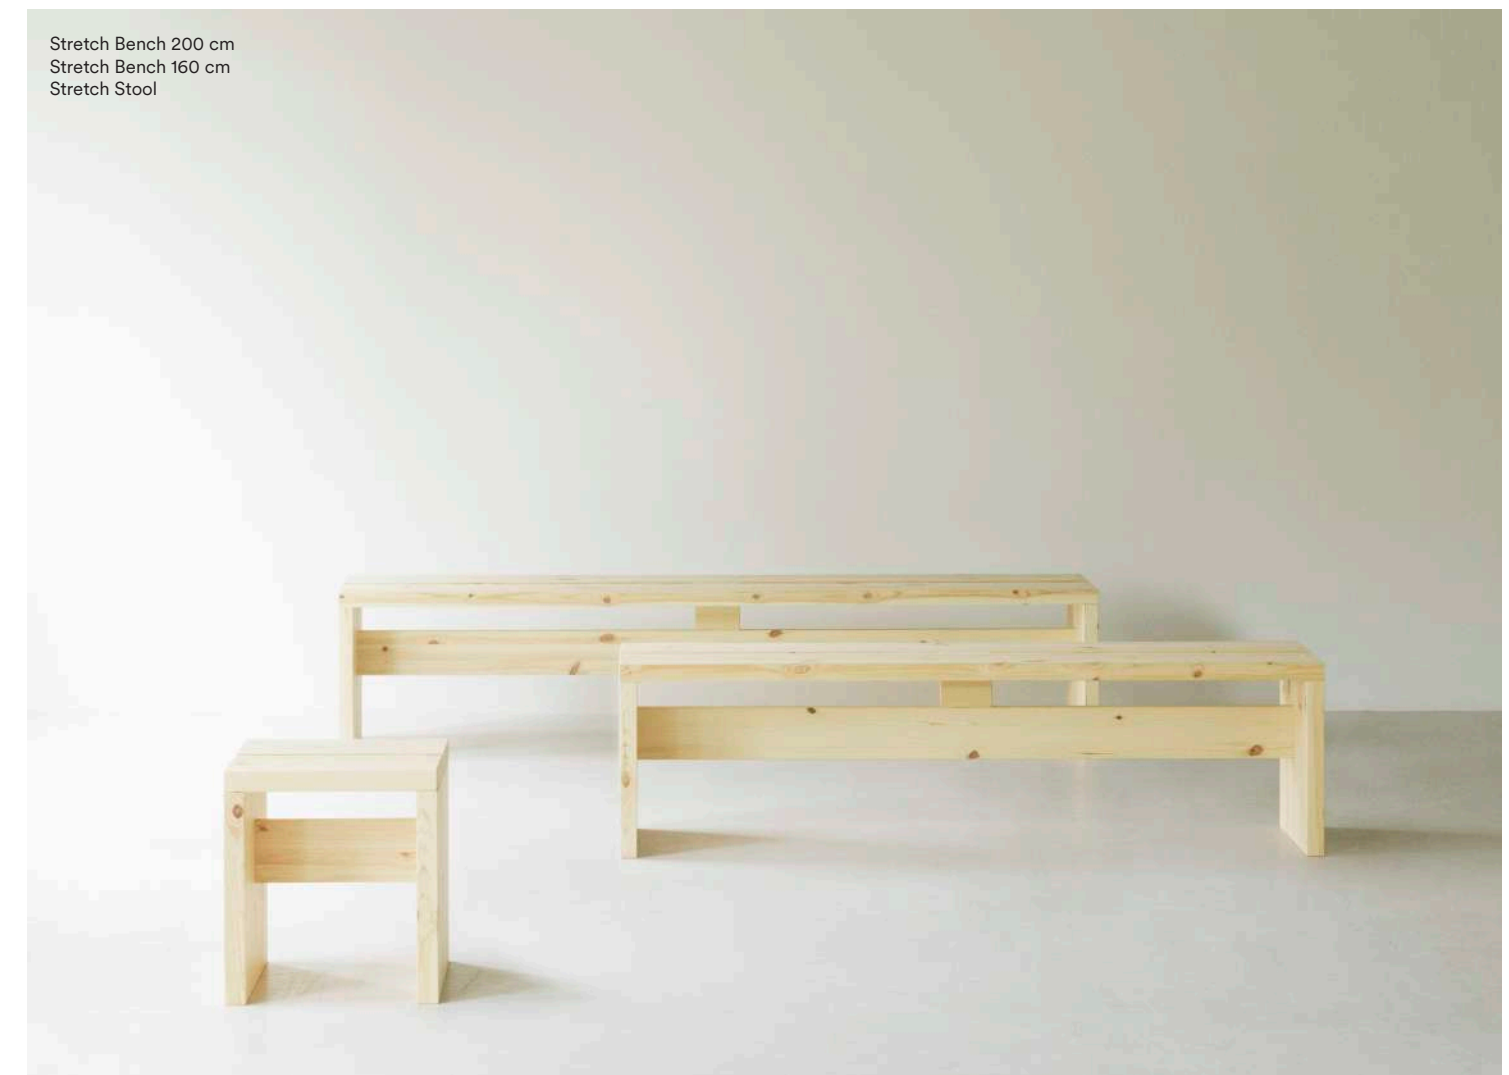

Stretch Bench 200 cm
Stretch Bench 160 cm
Stretch Stool