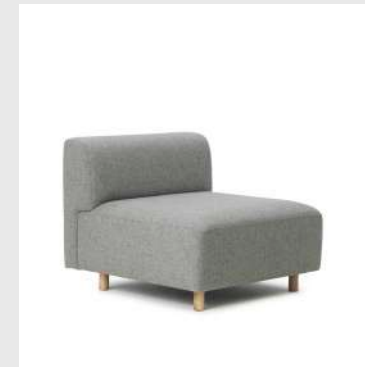

Model: Redo Modular Sofa Center
Design: Simon Legald, 2023
Dimensions: H: 73 x W: 84 x D: 92,5 x SH: 43 cm
Frame: Combination of pine and chipboard
Filling: PU Foam
Legs: Oak / Painted oak

Upholstery: Comes with upholstery in a wide range of textiles and leathers