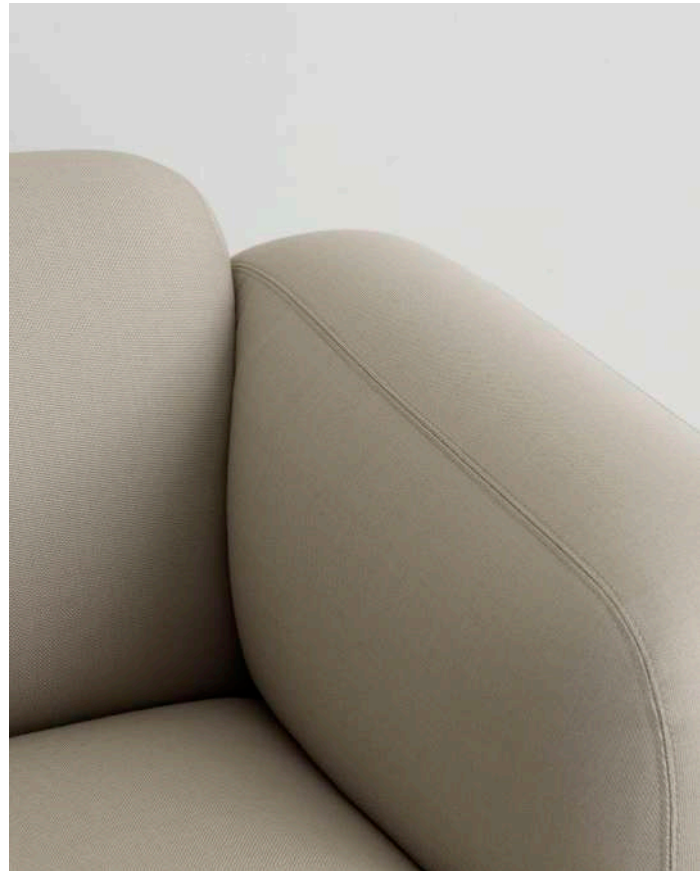

Swell Armchair

RAR

UNCOMPLICATED,
CLASSIC COMFORT

Sum Armchair with aluminum legs

Sum Armchair with Black aluminum legs

SUM

Sum Armchair is characterized by its slender frame and elegant expression. Slim, angled legs lift the sophisticated lounge chair from the floor in a delicate counterpoint to the generous contours of the back and armrest, offering sophisticated aesthetics and exquisite comfort in equal measure.