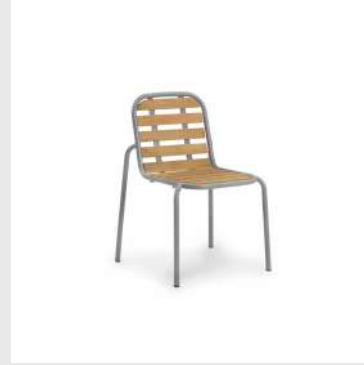

Model: Vig Chair Robinia
Design: Simon Legald, 2023
Dimensions: H: 83 x W: 57 x D: 55 x SH: 46 cm
Specifications: Stackable
Material: Double powder coated steel and oiled Robinia (Black Locust) wood