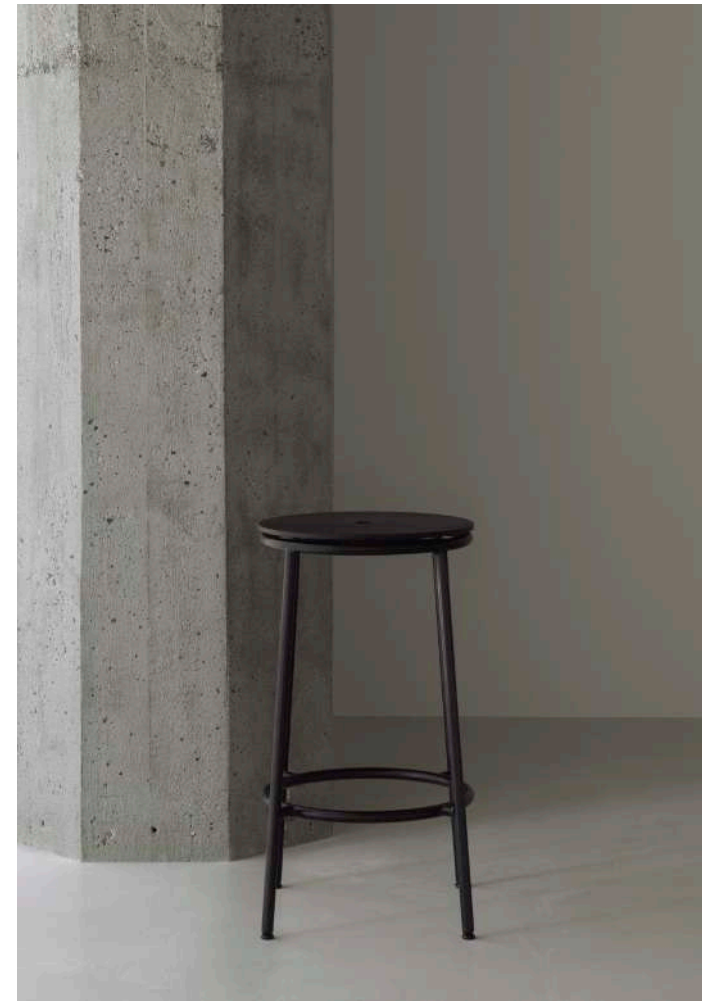

Circa Barstool 65 cm with Black oak seat