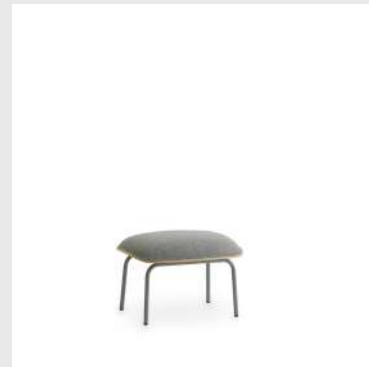

Model: Pad Footstool
Design: Simon Legald, 2018
Dimensions: H: 41 x W: 60,5 x L: 60,5 x D: 45,5 cm
Shell: Lacquered oak veneer / Painted and lacquered ash veneer
Seat: PU foam and full upholstery
Legs: Powder coated steel

Upholstery: Comes with front upholstery in a wide range of textiles and leathers