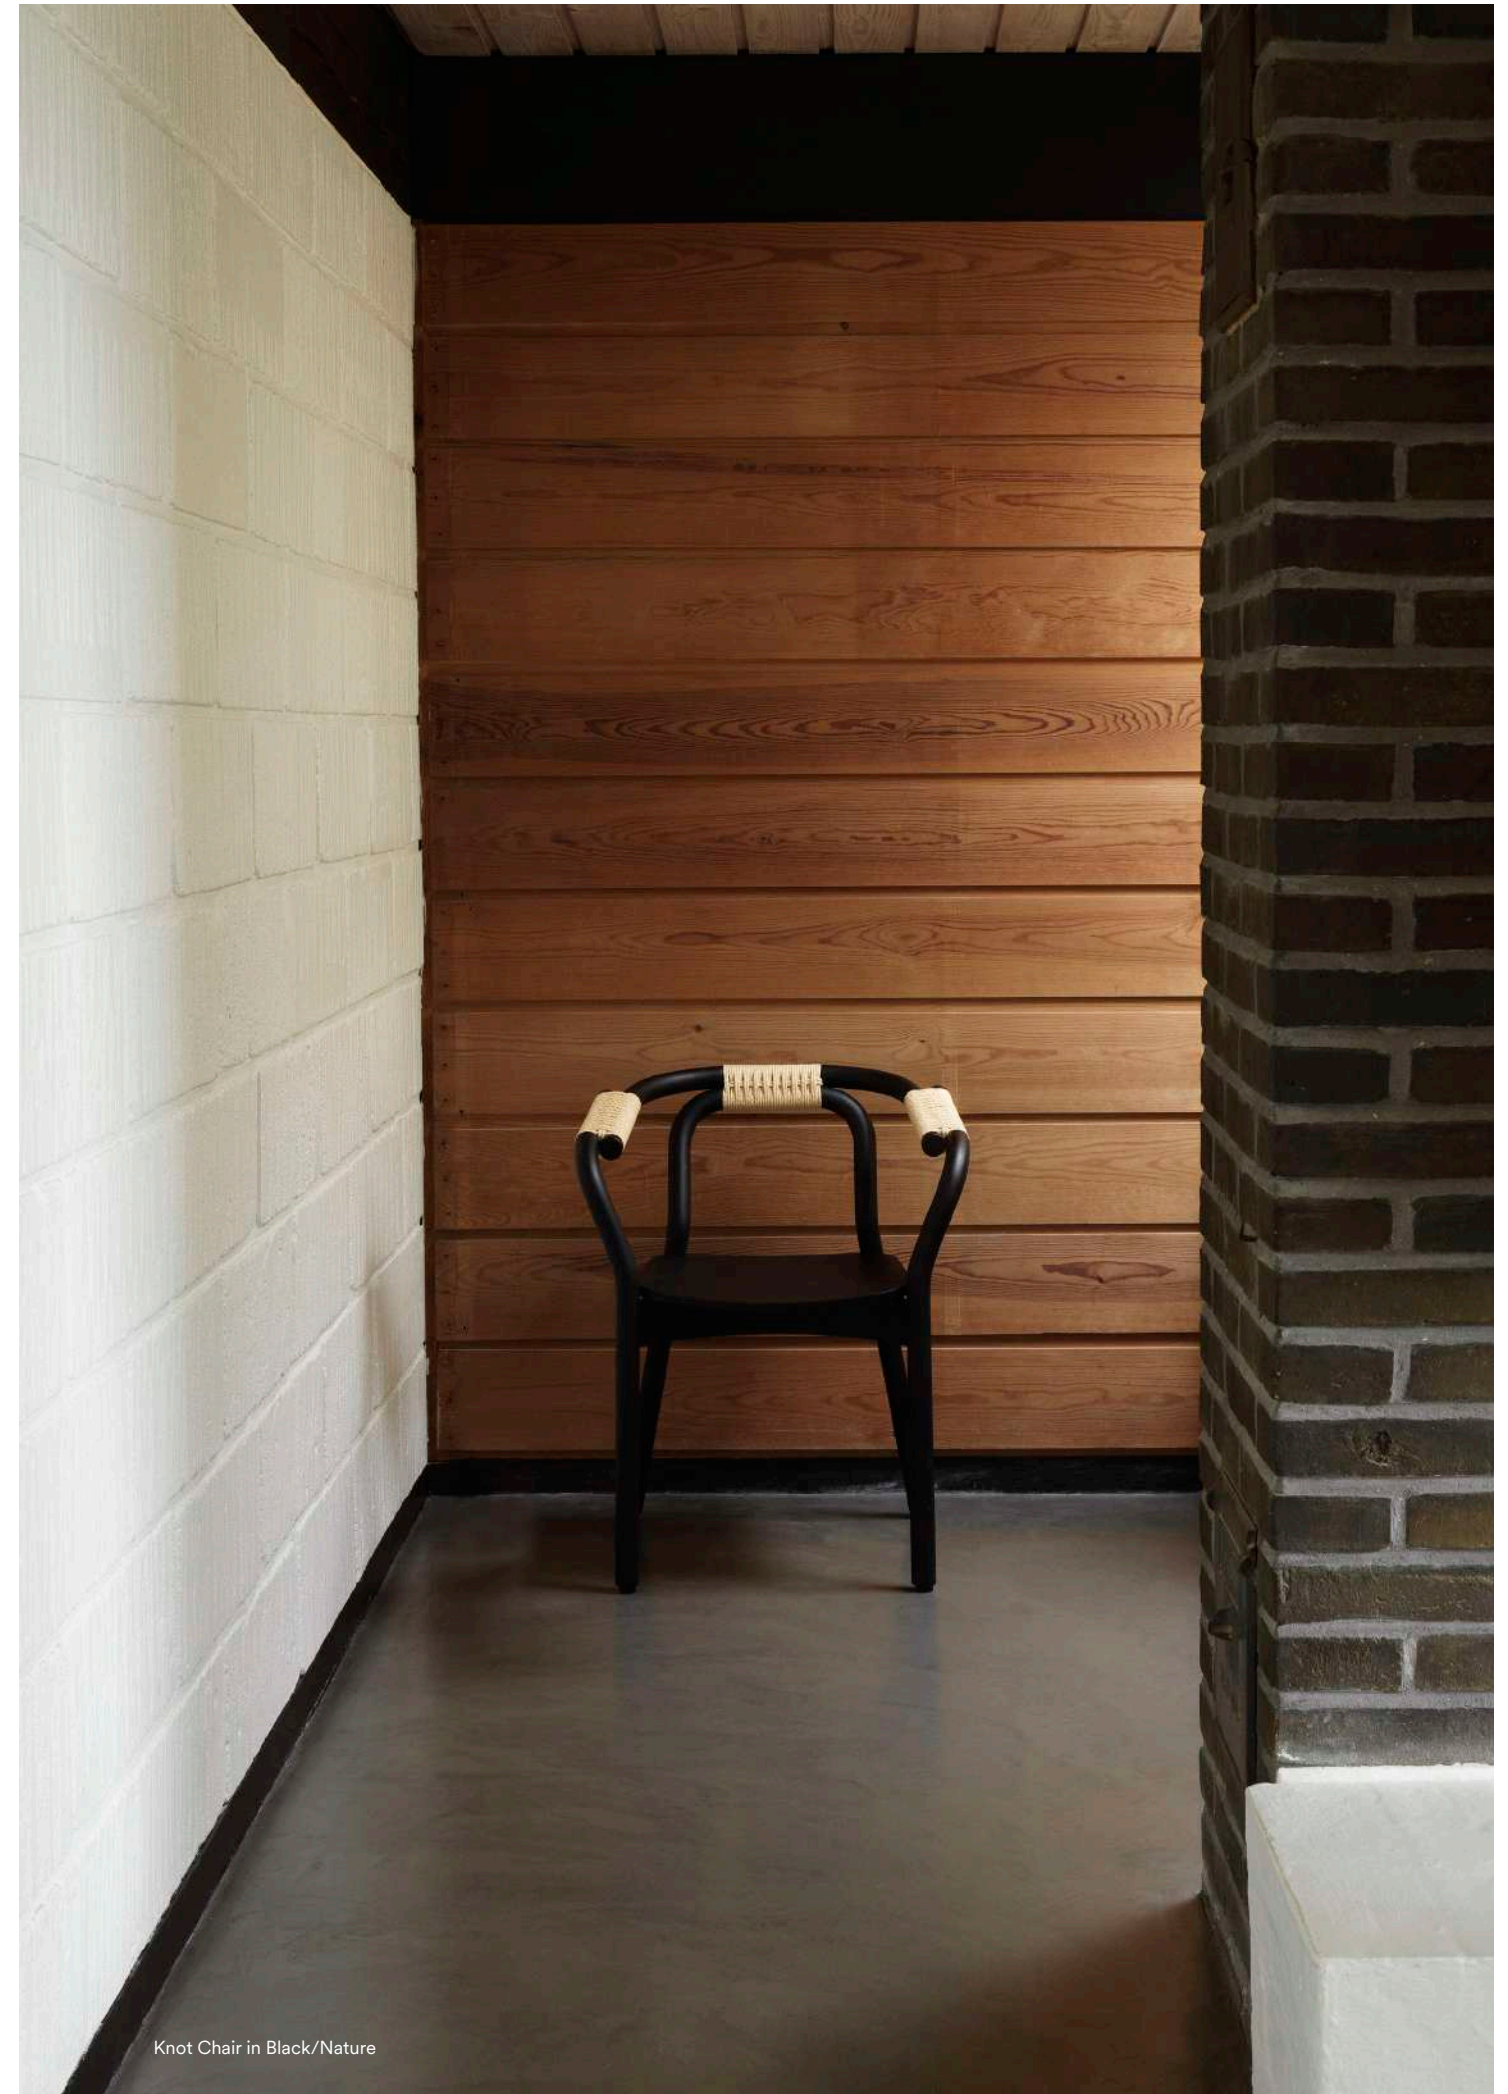

KNOT

CLASSIC MATERIALS MEET MODERN AESTHETICS