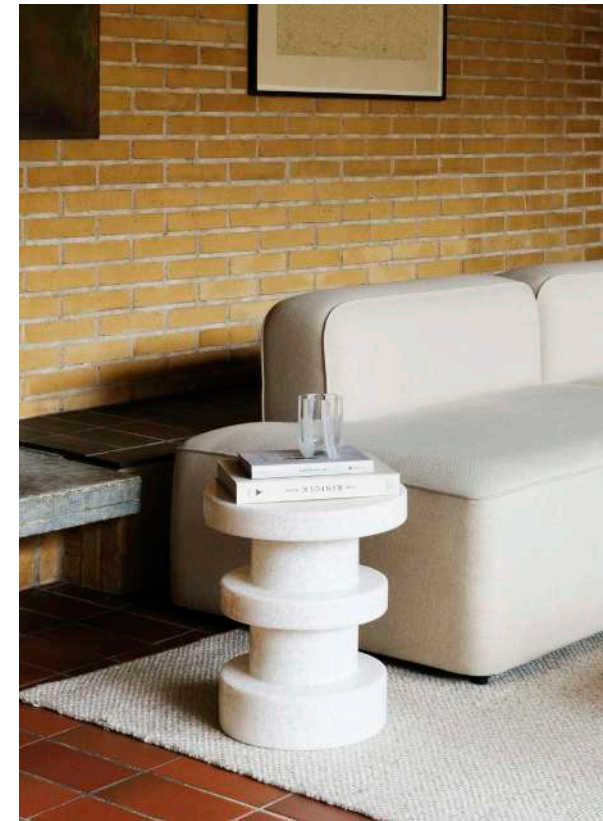

Bit Stool Stack in White/White

Bit Stool's straightforward, utilitarian look contrasts with the pixelated surface made up of small bits of 100% recycled plastic.

For the production of Bit, post-industrial and post-household plastic waste is sorted, granulated into small fragments and melted in a special mold. This is a particular process where the plastic fragments are heated to a 120°C melting point, making it possible to repeatedly reuse and reheat the material without altering its properties. The result is a circular stool design with a distinctive thickness and composition. The plastic granulate is sorted into different colors, and due to its origin and production method, every Bit Stool is a bit unique.

Inspired by clear-cut shapes such as monoliths and columns, designer Simon Legald's take on the stool is both bold and multifunctional. Legald elaborates:

"Bit Stool is a great example of how to utilize already existing materials for a more circular way of production. The unique thing about Bit Stool, besides its responsible material composition, is its ability to appear as a sculpture as well as a stool, a side table or a pedestal."

A versatile furniture piece, Bit Stool takes on lots of different uses and can be adapted in many different ways. Use Bit as a pedestal for a floral arrangement, a side table for a favorite table lamp, as impromptu seating for an unexpected dinner guest, or even as a small table for shampoo in the shower. Withstanding temperatures from -10°C to +50°C, Bit Stool can also be used outdoors, offering a diversity of options for use in the garden, balcony or patio.

Bit comes in three different pillar-inspired shapes and ten captivating color combinations. Choose the vivacious colored versions to highlight the striking design and distinctive materials or the elegantly demure black or white Bit Stools to subtly blend in with the existing decor. Add some panache to the store window, lobby or hotel room or invite Bit into your home to brighten up your living room, balcony, or the children's bedroom. With its playful shape and fascinating array of hues, Bit Stool will bring a sense of personality to any setting.