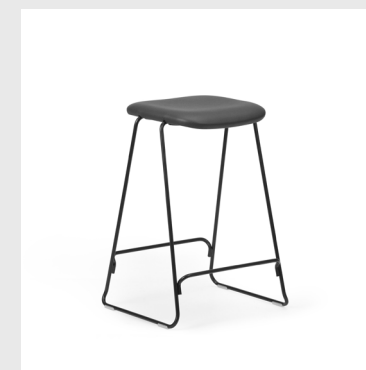

Model: Just Barstool
Design: Iskos-Berlin, 2014
Dimensions: H: 65 x W: 46,5 x D: 40 x SH: 65 cm
Specifications: Stackable