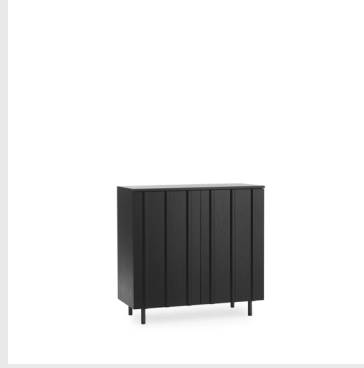

Base: Powder coated steel

Model: Scala Coffee Table
Design: Simon Legald, 2021
Dimensions: H: 40 x Ø: 150 cm
Tabletop: Polished marble / Oak veneer

Base: Powder coated steel

STORAGE

Model: Rib Cabinet
Design: Simon Legald, 2022
Dimensions: H: 96,5 x W: 45 x L: 98,5 cm
Frame: Lacquered oak veneer / Painted and lacquered oak veneer