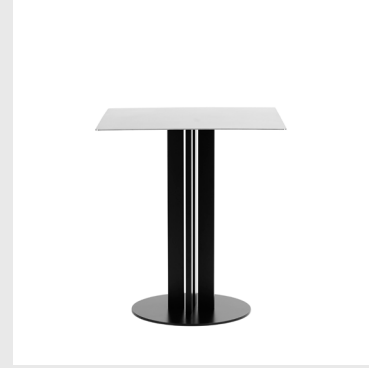

Model: Scala Café Table
Design: Simon Legald, 2021
Dimensions: H: 75 x L: 60 x D: 60 cm
Tabletop: Oak veneer / Stainless steel