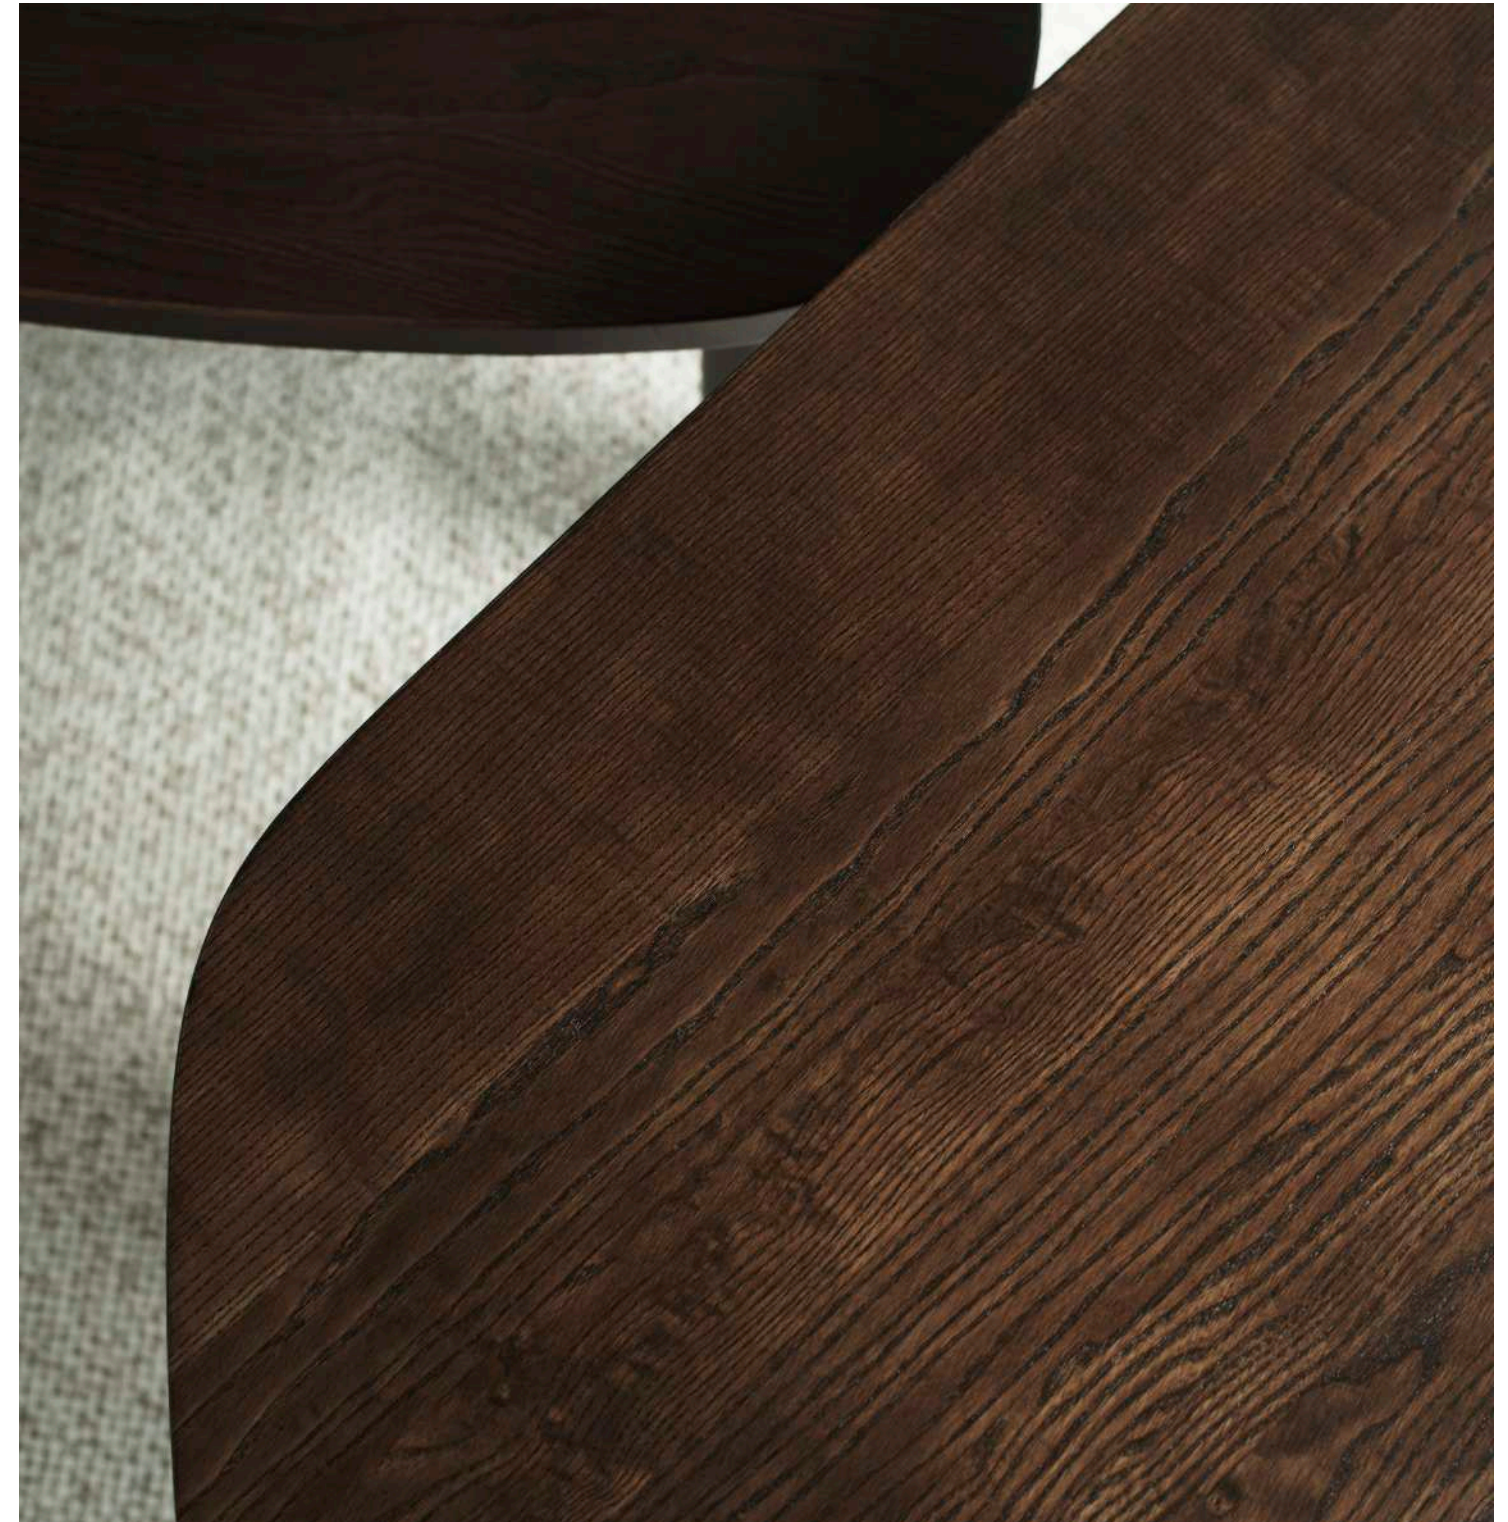

Solid Table Coffee

Solid Table Black

SCULP

A SCULPTURAL, ORGANIC SILHOUETTE

Sculp Table Small
Sculp Table Large

Ding Table with Black oak legs and Smoke glass tabletop

Ding Table with oak legs and glass tabletop