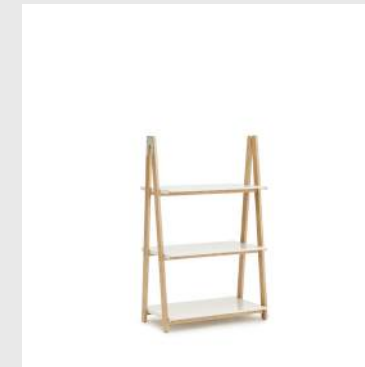

Model: One Step Up Bookcase Low
Design: Francis Cayouette, 2010
Dimensions: H: 126 x W: 78 x D: 45 cm
Frame: Lacquered ash