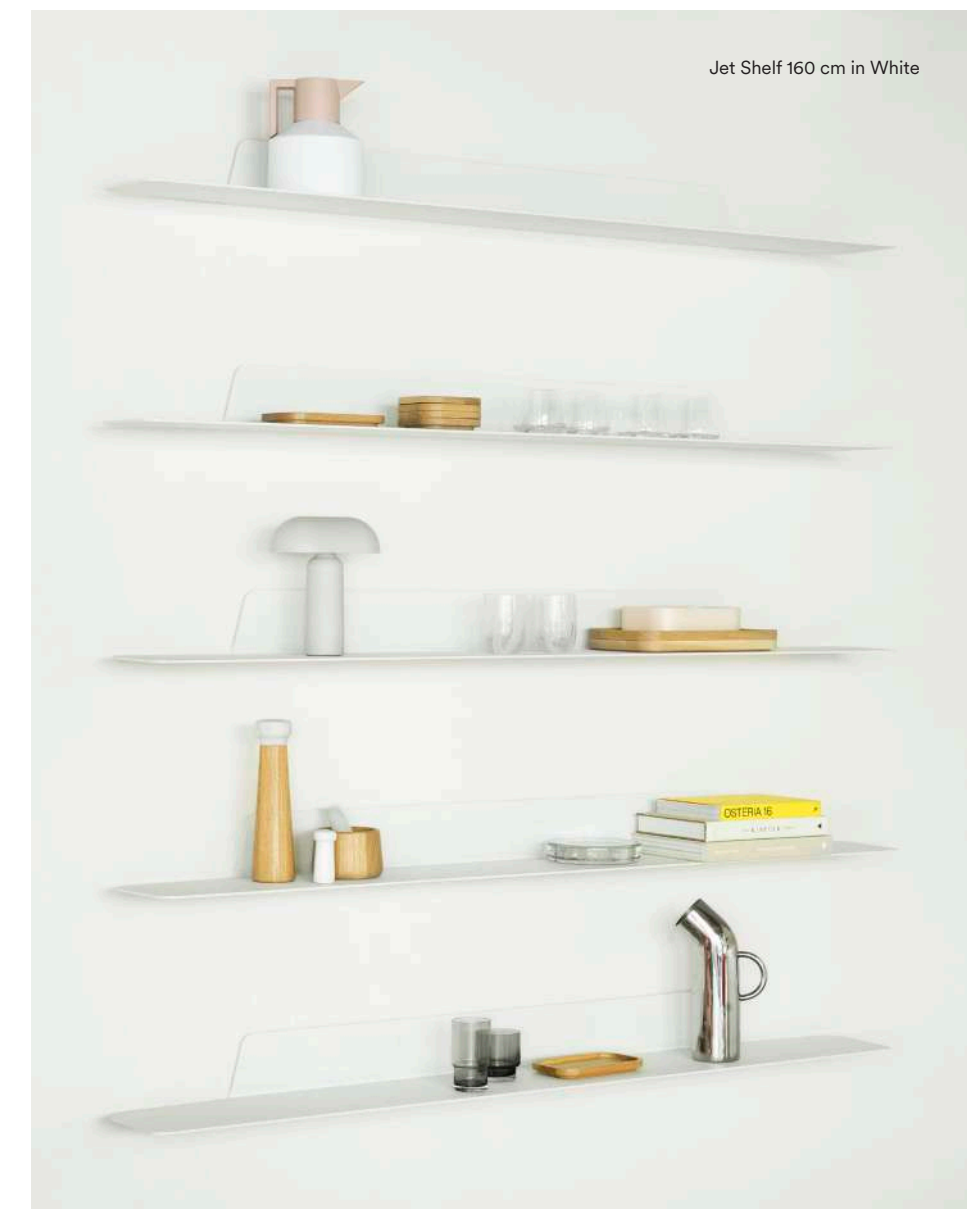

Jet Shelf 160 cm in White