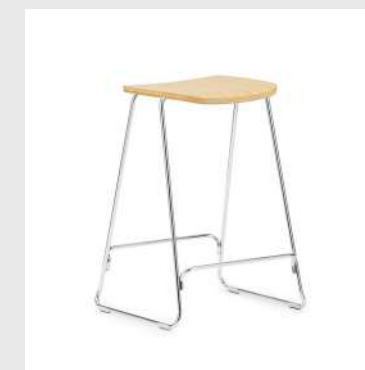

Model: Just Barstool
Design: Iskos-Berlin, 2014
Dimensions: H: 75 x W: 47,5 x D: 44 x SH: 75 cm
Specifications: Stackable