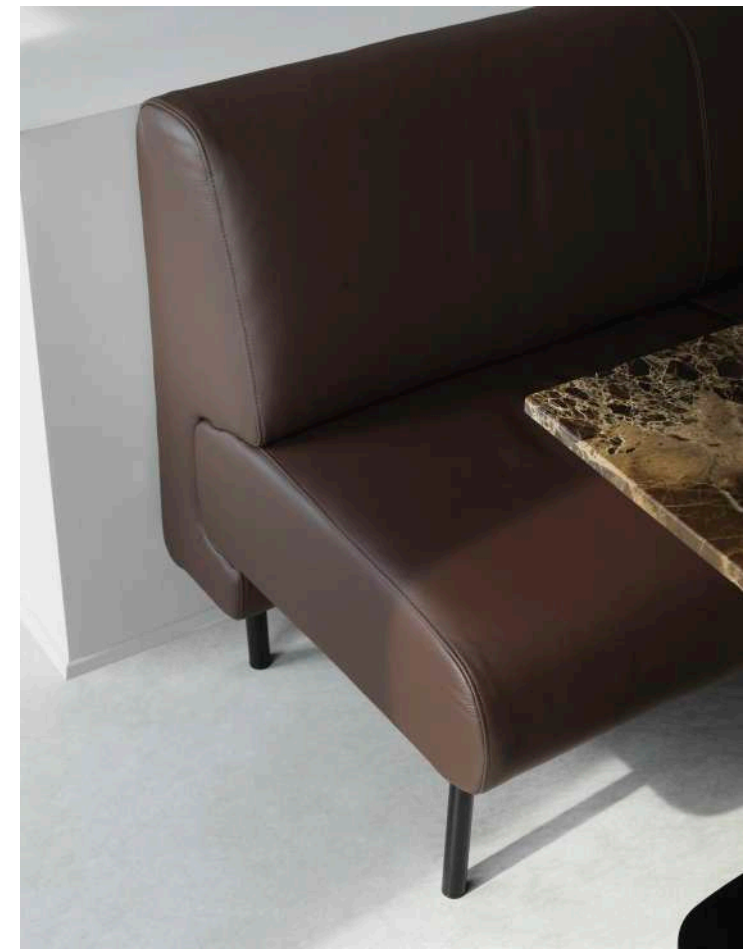

Frame Sofa 165 cm

FRAME

Frame is a sofa with a distinctively high seat, making it particularly ideal for dining environments or other areas where a higher seat is desired. The design is the epitome of minimalism, consisting of only two elements: A simple, slightly rounded seat elegantly integrated into the gently angled backrest.