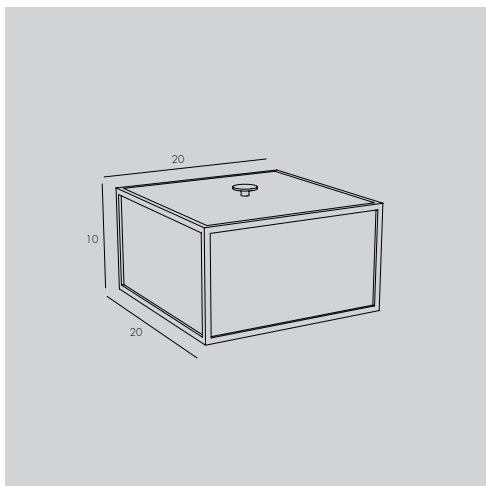

FRAME 20

MATERIAL, COLOUR

White, light grey, dark grey or dark blue melamine, smoked oak, black stained ash or oak veneer on MDF

MEASUREMENT

Width 20 cm · Height 10 cm · Depth 20 cm