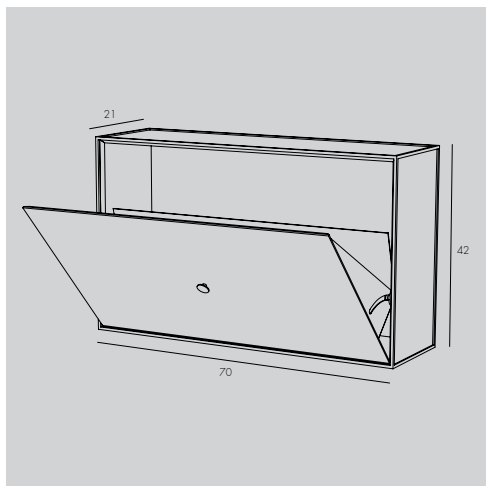

MEASUREMENT

Width 20 cm · Height 10 cm · Depth 20 cm

FRAME SHOE CABINET

MATERIAL, COLOUR

White, light grey, dark grey or dark blue melamine, black stained ash veneer on MDF

MEASUREMENT

Width 70 cm · Height 42 cm · Depth 21 cm