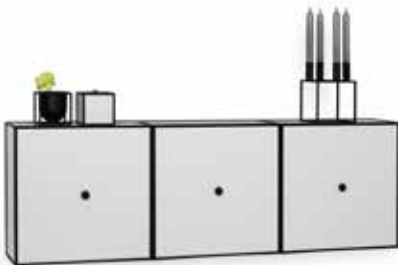

CREATE YOUR OWN SOLUTION

TWO OF A KIND

2 x Frame 42 with door

TRIO 49

1 x Frame 49 with door incl. shelf
1 x Frame 49 without door incl. shelf
1 x Frame 49 with 3 drawers

THREE OF A KIND

3 x Frame 42 with door

SQUARE STANDARD

2 x Frame 35 with door
2 x Frame 35 without door

FRAME COLLECTION

~

BEDROOM

~

Create a cozy yet stylish atmosphere by placing your Frame cabinets directly on the floor. Frame has been created with attention to detail and no compromise has been made on materials or craftsmanship. Specially developed connection fittings allow Frame to be connected together when standing on the floor or hanging on the wall.