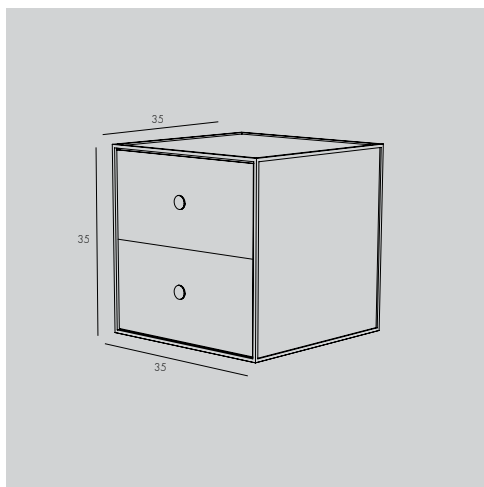

MEASUREMENT

Width 20 cm · Height 10 cm · Depth 20 cm

FRAME SHOE CABINET

MATERIAL, COLOUR

White, light grey, dark grey or dark blue melamine, black stained ash veneer on MDF

MEASUREMENT

Width 70 cm · Height 42 cm · Depth 21 cm

Width 35 cm · Height 35 cm · Depth 35 cm

FRAME 35 DRAWER WITH 2 DRAWERS

MATERIAL, COLOUR

White, light grey, dark grey or dark blue melamine, smoked oak, black stained ash or oak veneer on MDF

MEASUREMENT

Width 35 cm · Height 35 cm · Depth 35 cm