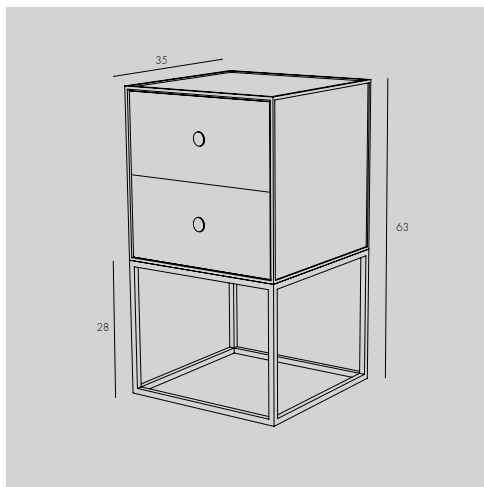

MEASUREMENT

Width 35 cm · Height 63 cm · Depth 35 cm

FRAME 35 DRAWER SIDEBOARD WITH 2 DRAWERS

MATERIAL, COLOUR

White, light grey, dark grey or dark blue melamine, smoked oak, black stained ash or oak veneer on MDF