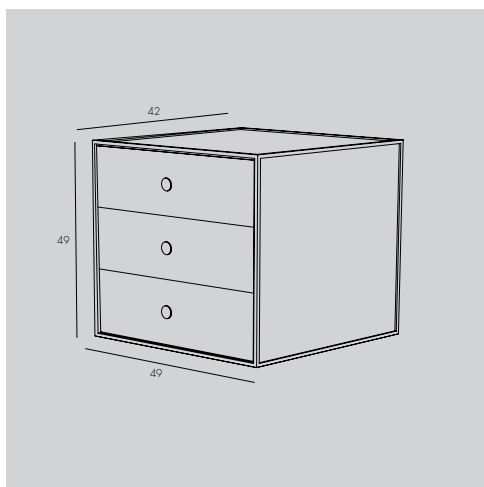

FRAME 49 DRAWER WITH 3 DRAWERS

MATERIAL, COLOUR

White, light grey, dark grey or dark blue melamine, smoked oak, black stained ash or oak veneer on MDF

MEASUREMENT

Width 49 cm · Height 49 cm · Depth 42 cm