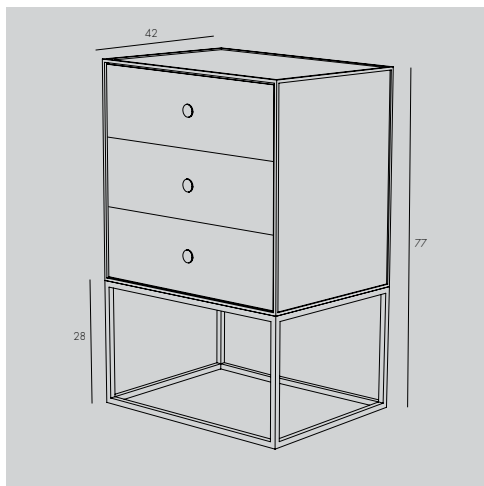

MEASUREMENT

Width 35 cm · Height 63 cm · Depth 35 cm

FRAME 35 DRAWER SIDEBOARD WITH 2 DRAWERS

MATERIAL, COLOUR

White, light grey, dark grey or dark blue melamine, smoked oak, black stained ash or oak veneer on MDF

MEASUREMENT

Width 35 cm · Height 63 cm · Depth 35 cm

FRAME 49 DRAWER SIDEBOARD WITH 1 DRAWER

MATERIAL, COLOUR

White, light grey, dark grey or dark blue melamine, smoked oak, black stained ash or oak veneer on MDF

MEASUREMENT

Width 35 cm · Height 63 cm · Depth 35 cm

FRAME 49 DRAWER SIDEBOARD WITH 3 DRAWERS

MATERIAL, COLOUR

White, light grey, dark grey or dark blue melamine, smoked oak, black stained ash or oak veneer on MDF

MEASUREMENT

Width 49 cm · Height 77 cm · Depth 42 cm

FRAME COLLECTION

MATERIAL / COLOUR / MEASUREMENT

FRAME 35 SIDEBOARD

MATERIAL, COLOUR

White, light grey, dark grey or dark blue melamine, smoked oak, black stained ash or oak veneer on MDF