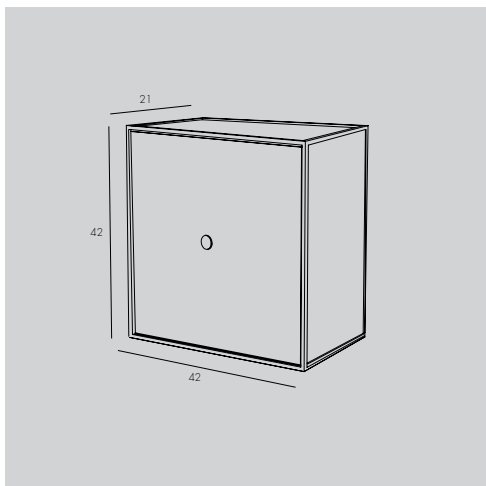

FRAME 28

MATERIAL, COLOUR

White, light grey, dark grey or dark blue melamine, smoked oak, black stained ash or oak veneer on MDF

MEASUREMENT

Width 28 cm · Height 28 cm · Depth 28 cm

Available with or without door

FRAME 35

MATERIAL, COLOUR

White, light grey, dark grey or dark blue melamine, smoked oak, black stained ash or oak veneer on MDF

MEASUREMENT

Width 35 cm · Height 35 cm · Depth 35 cm

Available with or without door

FRAME 42

MATERIAL, COLOUR

White, light grey, dark grey or dark blue melamine, smoked oak, black stained ash or oak veneer on MDF

MEASUREMENT

Width 42 cm · Height 42 cm · Depth 21 cm

Available with or without door