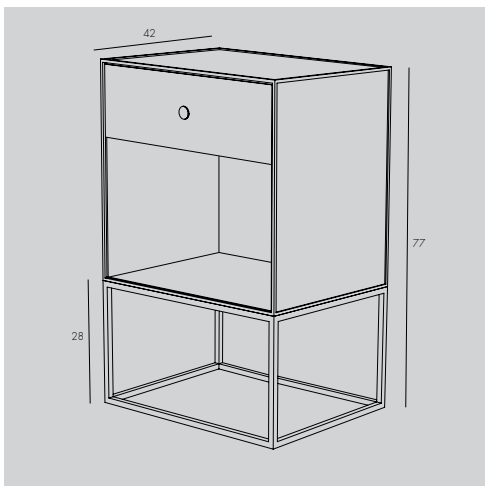

MEASUREMENT

Width 35 cm · Height 63 cm · Depth 35 cm

FRAME 35 DRAWER SIDEBOARD WITH 2 DRAWERS

MATERIAL, COLOUR

White, light grey, dark grey or dark blue melamine, smoked oak, black stained ash or oak veneer on MDF

MEASUREMENT

Width 35 cm · Height 63 cm · Depth 35 cm

FRAME 49 DRAWER SIDEBOARD WITH 1 DRAWER

MATERIAL, COLOUR

White, light grey, dark grey or dark blue melamine, smoked oak, black stained ash or oak veneer on MDF

MEASUREMENT

Width 35 cm · Height 63 cm · Depth 35 cm

FRAME 49 DRAWER SIDEBOARD WITH 3 DRAWERS

MATERIAL, COLOUR

White, light grey, dark grey or dark blue melamine, smoked oak, black stained ash or oak veneer on MDF

MEASUREMENT

Width 49 cm · Height 77 cm · Depth 42 cm

FRAME COLLECTION

MATERIAL / COLOUR / MEASUREMENT

FRAME 35 SIDEBOARD

MATERIAL, COLOUR

White, light grey, dark grey or dark blue melamine, smoked oak, black stained ash or oak veneer on MDF