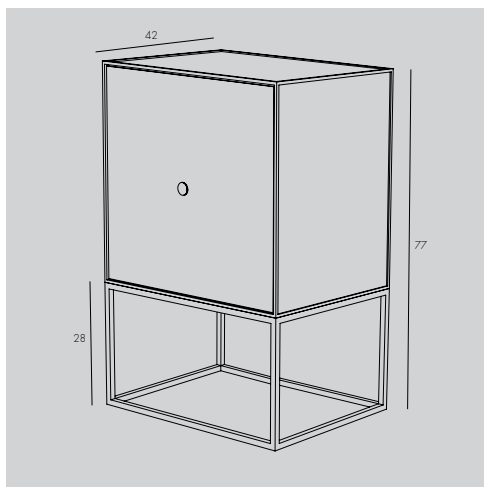

MEASUREMENT

Width 35 cm · Height 63 cm · Depth 35 cm

FRAME 49 DRAWER SIDEBOARD WITH 3 DRAWERS

MATERIAL, COLOUR

White, light grey, dark grey or dark blue melamine, smoked oak, black stained ash or oak veneer on MDF

MEASUREMENT

Width 49 cm · Height 77 cm · Depth 42 cm

FRAME COLLECTION

MATERIAL / COLOUR / MEASUREMENT

FRAME 35 SIDEBOARD

MATERIAL, COLOUR

White, light grey, dark grey or dark blue melamine, smoked oak, black stained ash or oak veneer on MDF

MEASUREMENT

Width 35 cm · Height 63 cm · Depth 35 cm

Available with or without door

FRAME 49 SIDEBOARD INCL. SHELF

MATERIAL, COLOUR

White, light grey, dark grey or dark blue melamine, smoked oak, black stained ash or oak veneer on MDF

MEASUREMENT

Width 49 cm · Height 77 cm · Depth 42 cm

Available with or without door

COLOUR / MATERIAL

White

Light grey

Dark grey

Dark blue