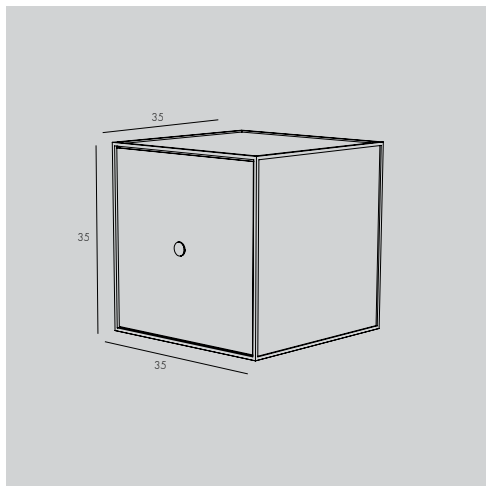

MATERIAL, COLOUR

White, light grey, dark grey or dark blue melamine, smoked oak, black stained ash or oak veneer on MDF

MEASUREMENT

Width 49 cm · Height 49 cm · Depth 42 cm

FRAME COLLECTION

MATERIAL / COLOUR / MEASUREMENT

FRAME 28

MATERIAL, COLOUR

White, light grey, dark grey or dark blue melamine, smoked oak, black stained ash or oak veneer on MDF

MEASUREMENT

Width 28 cm · Height 28 cm · Depth 28 cm

Available with or without door

FRAME 35

MATERIAL, COLOUR

White, light grey, dark grey or dark blue melamine, smoked oak, black stained ash or oak veneer on MDF

MEASUREMENT

Width 35 cm · Height 35 cm · Depth 35 cm

Available with or without door

MEASUREMENT

Width 49 cm · Height 77 cm · Depth 42 cm

FRAME COLLECTION

MATERIAL / COLOUR / MEASUREMENT

FRAME 35 SIDEBOARD

MATERIAL, COLOUR

White, light grey, dark grey or dark blue melamine, smoked oak, black stained ash or oak veneer on MDF