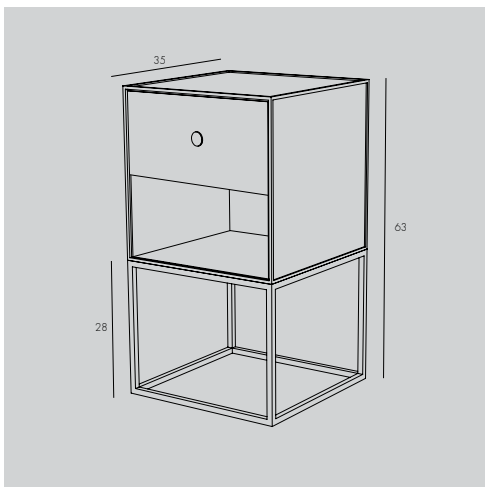

FRAME COLLECTION

MATERIAL / COLOUR / MEASUREMENT

FRAME 35 DRAWER SIDEBOARD WITH 1 DRAWER

MATERIAL, COLOUR

White, light grey, dark grey or dark blue melamine, smoked oak, black stained ash or oak veneer on MDF

MEASUREMENT

Width 35 cm · Height 63 cm · Depth 35 cm