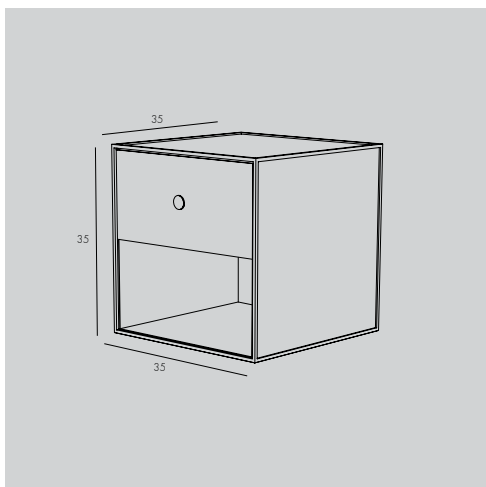

FRAME COLLECTION

MATERIAL / COLOUR / MEASUREMENT

FRAME 35 DRAWER WITH 1 DRAWER

MATERIAL, COLOUR

White, light grey, dark grey or dark blue melamine, smoked oak, black stained ash or oak veneer on MDF

MEASUREMENT

Width 35 cm · Height 35 cm · Depth 35 cm