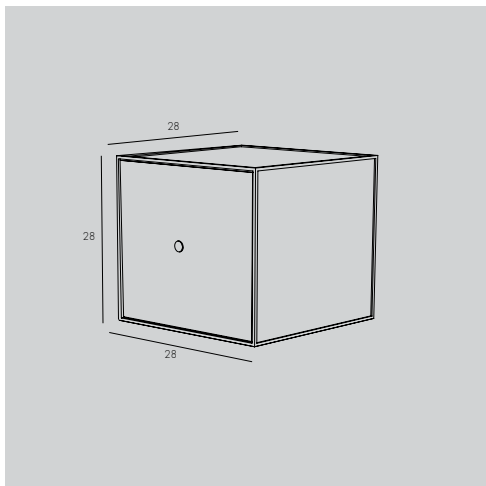

MATERIAL, COLOUR

White, light grey, dark grey or dark blue melamine, smoked oak, black stained ash or oak veneer on MDF

MEASUREMENT

Width 49 cm · Height 49 cm · Depth 42 cm

FRAME COLLECTION

MATERIAL / COLOUR / MEASUREMENT

FRAME 28

MATERIAL, COLOUR

White, light grey, dark grey or dark blue melamine, smoked oak, black stained ash or oak veneer on MDF

MEASUREMENT

Width 28 cm · Height 28 cm · Depth 28 cm

Available with or without door

MEASUREMENT

Width 49 cm · Height 77 cm · Depth 42 cm

FRAME COLLECTION

MATERIAL / COLOUR / MEASUREMENT

FRAME 35 SIDEBOARD

MATERIAL, COLOUR

White, light grey, dark grey or dark blue melamine, smoked oak, black stained ash or oak veneer on MDF