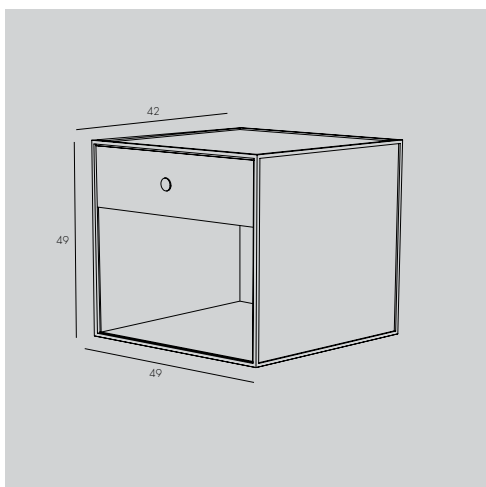

Width 35 cm · Height 35 cm · Depth 35 cm

FRAME 35 DRAWER WITH 2 DRAWERS

MATERIAL, COLOUR

White, light grey, dark grey or dark blue melamine, smoked oak, black stained ash or oak veneer on MDF

MEASUREMENT

Width 35 cm · Height 35 cm · Depth 35 cm