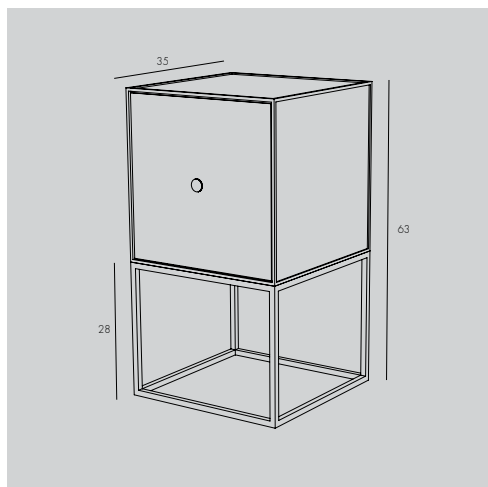

MEASUREMENT

Width 35 cm · Height 63 cm · Depth 35 cm

FRAME 49 DRAWER SIDEBOARD WITH 1 DRAWER

MATERIAL, COLOUR

White, light grey, dark grey or dark blue melamine, smoked oak, black stained ash or oak veneer on MDF

MEASUREMENT

Width 35 cm · Height 63 cm · Depth 35 cm

FRAME 49 DRAWER SIDEBOARD WITH 3 DRAWERS

MATERIAL, COLOUR

White, light grey, dark grey or dark blue melamine, smoked oak, black stained ash or oak veneer on MDF

MEASUREMENT

Width 49 cm · Height 77 cm · Depth 42 cm

FRAME COLLECTION

MATERIAL / COLOUR / MEASUREMENT

FRAME 35 SIDEBOARD

MATERIAL, COLOUR

White, light grey, dark grey or dark blue melamine, smoked oak, black stained ash or oak veneer on MDF

MEASUREMENT

Width 35 cm · Height 63 cm · Depth 35 cm

Available with or without door

FRAME 49 SIDEBOARD INCL. SHELF

MATERIAL, COLOUR

White, light grey, dark grey or dark blue melamine, smoked oak, black stained ash or oak veneer on MDF