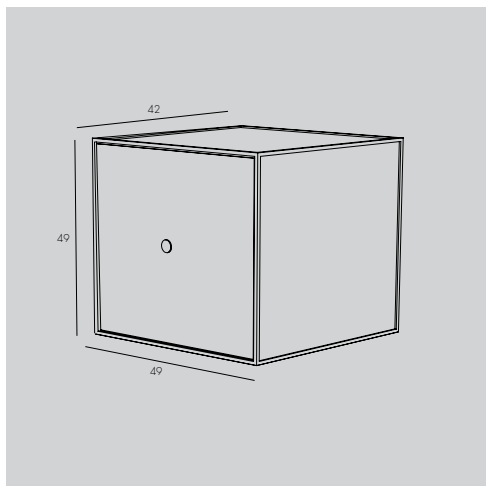

FRAME 42

MATERIAL, COLOUR

White, light grey, dark grey or dark blue melamine, smoked oak, black stained ash or oak veneer on MDF

MEASUREMENT

Width 42 cm · Height 42 cm · Depth 21 cm

Available with or without door

FRAME 49 INCL. SHELF

MATERIAL, COLOUR

White, light grey, dark grey or dark blue melamine, smoked oak, black stained ash or oak veneer on MDF

MEASUREMENT

Width 49 cm · Height 49 cm · Depth 42 cm

Available with or without door