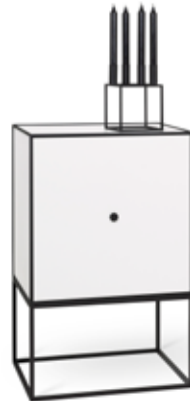

SQUARE STANDARD

2 x Frame 35 with door
2 x Frame 35 without door

FRAME COLLECTION

~

BEDROOM

~

Create a cozy yet stylish atmosphere by placing your Frame cabinets directly on the floor. Frame has been created with attention to detail and no compromise has been made on materials or craftsmanship. Specially developed connection fittings allow Frame to be connected together when standing on the floor or hanging on the wall.

FRAME COLLECTION

~

FRAME 35

1 x Frame 35 with door

FRAME 49

1 x Frame 49 with door incl. shelf

SIDEBOARD 35

1 x Frame 35 with door
1 x Frame base 35

SIDEBOARD 49

1 x Frame 49 with door incl. shelf
1 x Frame base 49

FRAME COLLECTION

~

FRAME DRAWERS

~

FRAME 35

1 x Frame 35 with drawer

FRAME 35

1 x Frame 35 with 2 drawers

SIDEBOARD 35

1 x Frame 35 with drawer

1 x Frame base 35

SIDEBOARD 35

1 x Frame 35 with 2 drawers

1 x Frame base 35