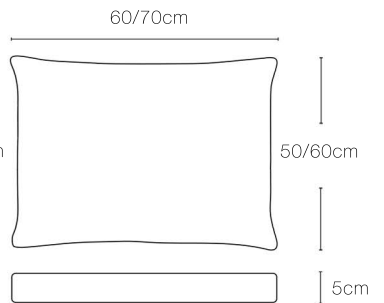

CARE

Removable covers are
machine washable at 30°C

Optional Outdoor Scatter Cushions

Exclusive to WGU Design

Square Flat

Square Box

Round Flat

Round Box

Rectangle Flat

Rectangle Box

Rectangle Flat, Large

Rectangle Box, Large

Cushion Corner Options

Standard Corner

Rounded Corner

Cushion Edge Options

Side Fold/Stitch

Not available on round shaped cushions & rounded corner cushion options

Piped

Available on all shapes & corner options

Knife Edge (Internal Stitch)

Available on all shapes & corner options