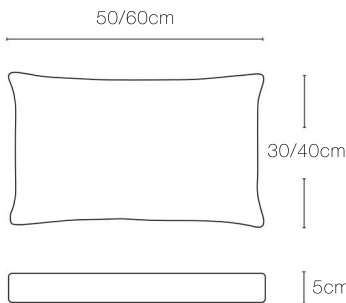

Rectangle Box