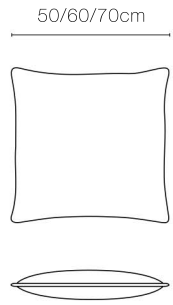

CARE

Removable covers are
machine washable at 30°C

Optional Outdoor Scatter Cushions

Exclusive to WGU Design

Square Flat

Square Box

Round Flat

Round Box