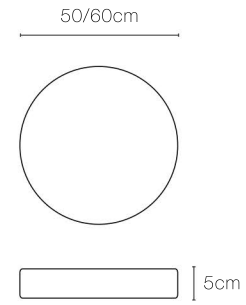

CARE

Removable covers are
machine washable at 30°C

Optional Outdoor Scatter Cushions

Exclusive to WGU Design

Square Flat

Square Box

Round Flat

Round Box