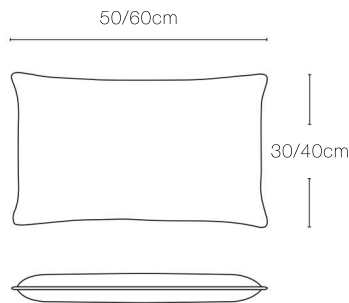

CARE

Removable covers are
machine washable at 30°C

Optional Outdoor Scatter Cushions

Exclusive to WGU Design

Square Flat

Square Box

Round Flat

Round Box

Rectangle Flat

Rectangle Box

Rectangle Flat, Large

Rectangle Box, Large

Cushion Corner Options

Standard Corner

Rounded Corner

Cushion Edge Options