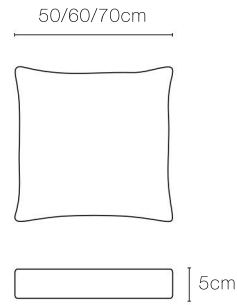

CARE

Removable covers are
machine washable at 30°C

Optional Outdoor Scatter Cushions

Exclusive to WGU Design

Square Flat

Square Box

Round Flat

Round Box