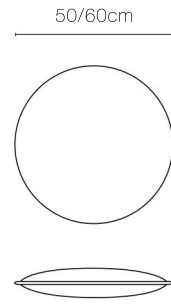

CARE

Removable covers are
machine washable at 30°C

Optional Outdoor Scatter Cushions

Exclusive to WGU Design

Square Flat

Square Box

Round Flat

Round Box