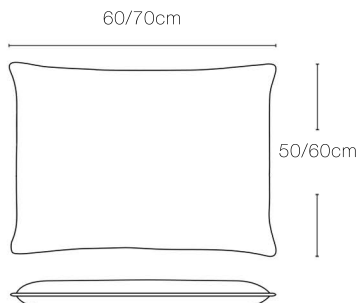

Rectangle Box, Large

Rectangle Flat, Large