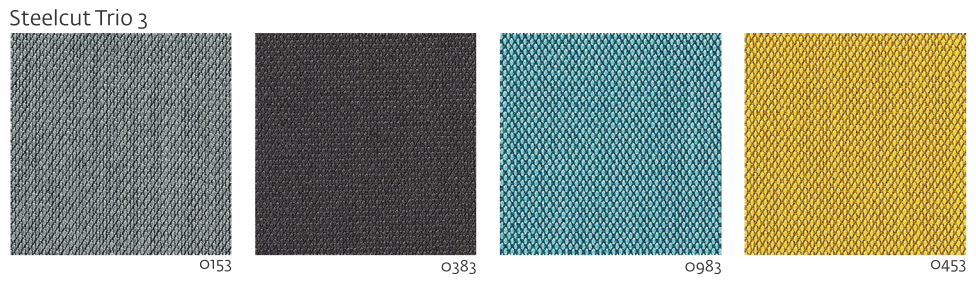

Seat high: 42 cm

Leg diameter: bottom 3.5 - top 4 cm

Dismantling option: No

Packing: stretch wrap + five layer cardboard box

Packing: 1 piece/packing

Materials & Finishes

Kvadrat Upholstery

European Oak