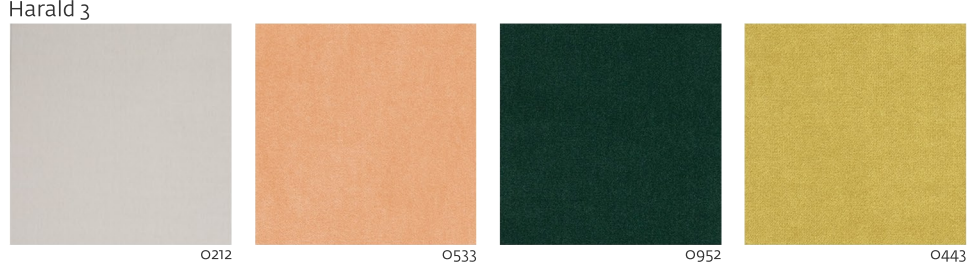

Seat high: 42 cm

Leg diameter: bottom 3.5 - top 4 cm

Dismantling option: No

Packing: stretch wrap + five layer cardboard box

Packing: 1 piece/packing

Materials & Finishes

Kvadrat Upholstery

European Oak